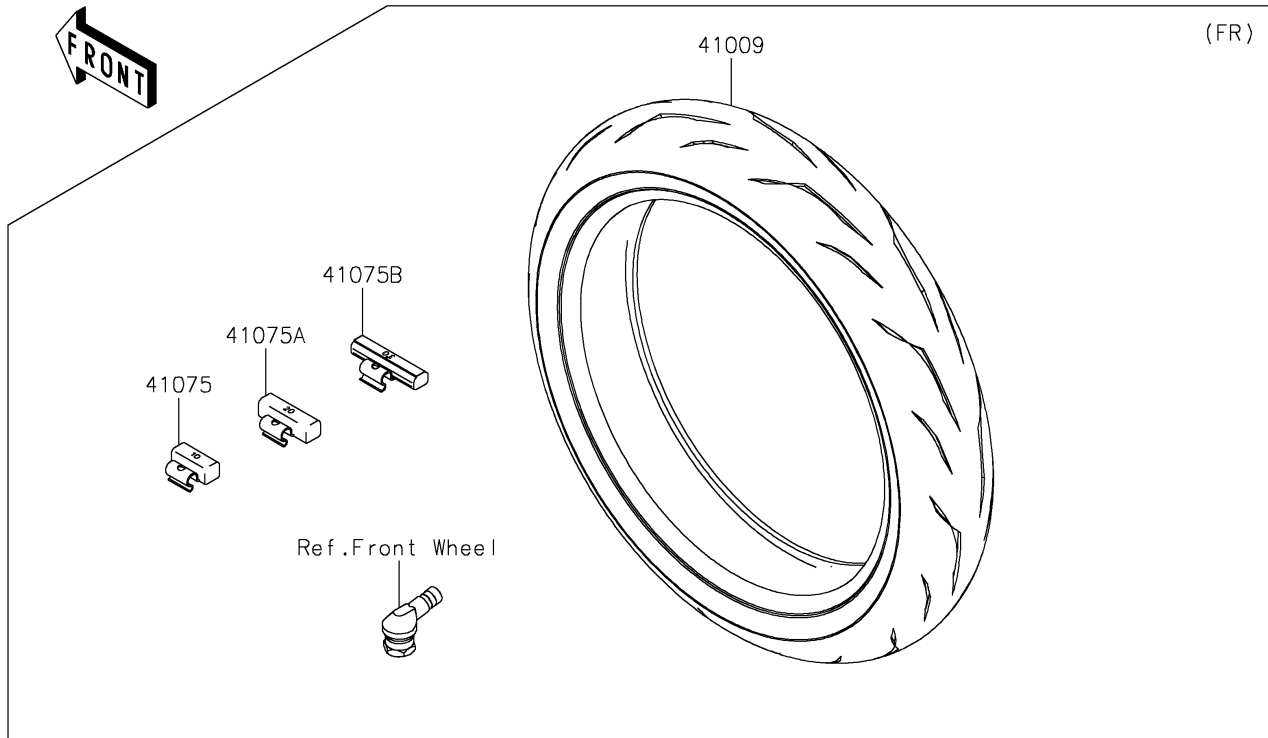

2020 NINJA® ZX™ -10R ABS KRT EDITION PARTS DIAGRAM

Tires

F2210

2020 NINJA® ZX™ -10R ABS KRT EDITION PARTS LIST

Tires

ITEM NAME	PART NUMBER	QUANTITY
TIRE,FR,120/70ZR17(58W),RS10F (Ref # 41009)	41009-0726	1
TIRE,RR,190/55ZR17(75W),RS10 (Ref # 41009A)	41009-0727	1
BALANCER-WHEEL,10G,SILVER (Ref # 41075)	41075-0007	AR
BALANCER-WHEEL,20G,SILVER (Ref # 41075A)	41075-0008	AR
BALANCER-WHEEL,30G,SILVER (Ref # 41075B)	41075-0009	AR