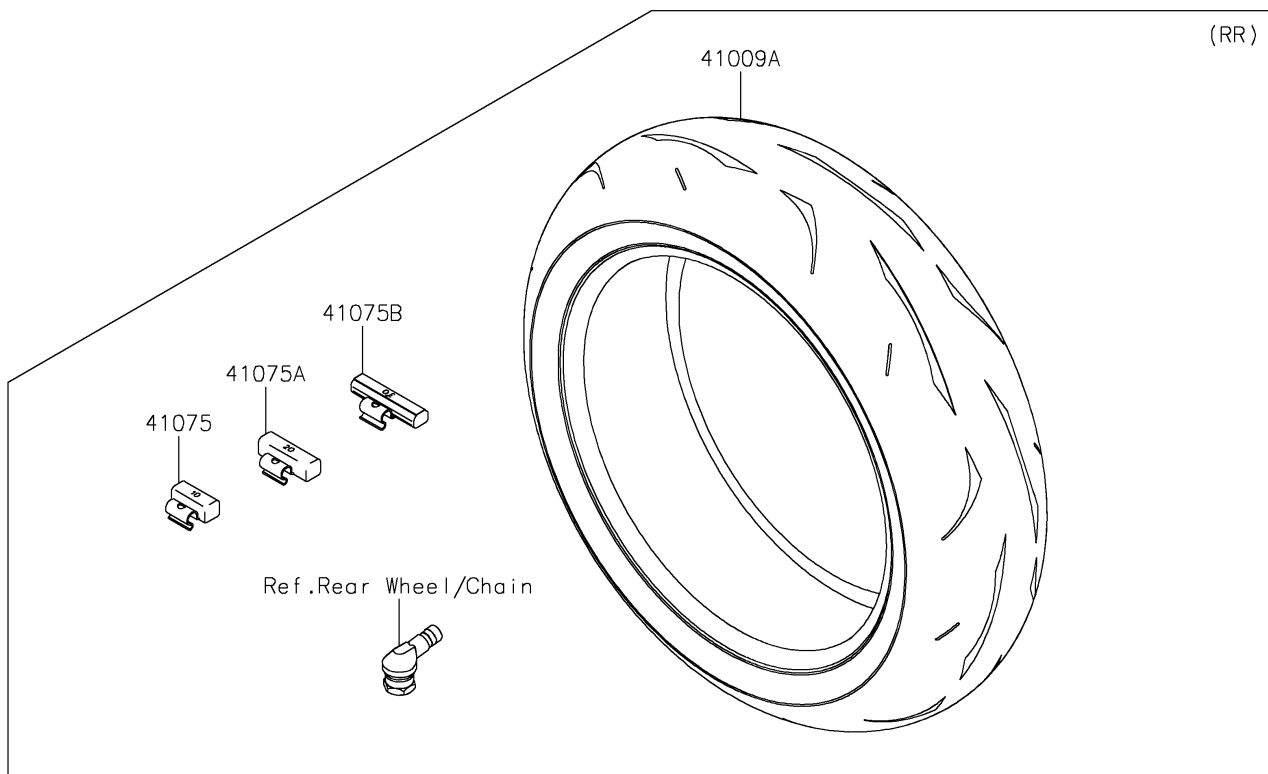

2020 NINJA® ZX™ -10R ABS KRT EDITION PARTS DIAGRAM

Tires

F2210

2020 NINJA® ZX™ -10R ABS KRT EDITION PARTS LIST

Tires

ITEM NAME	PART NUMBER	QUANTITY
TIRE,FR,120/70ZR17(58W),RS10F (Ref # 41009)	41009-0726	1
TIRE,RR,190/55ZR17(75W),RS10 (Ref # 41009A)	41009-0727	1
BALANCER-WHEEL,10G,SILVER (Ref # 41075)	41075-0007	AR
BALANCER-WHEEL,20G,SILVER (Ref # 41075A)	41075-0008	AR
BALANCER-WHEEL,30G,SILVER (Ref # 41075B)	41075-0009	AR