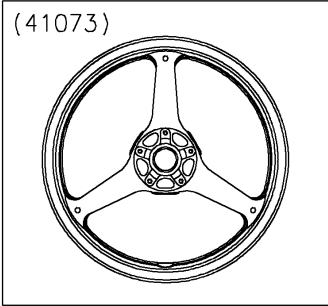

# 2020 NINJA® ZX™ -10R ABS PARTS DIAGRAM

Front Wheel

F2230

WOD

## 2020 NINJA® ZX™ -10R ABS PARTS LIST

### Front Wheel

ITEM NAME	PART NUMBER	QUANTITY
VALVE (Ref # 16126)	16126-0735	1
AXLE,FR,25X205 (Ref # 41068)	41068-0594	1
WHEEL-ASSY,FR,G.BLACK (Ref # 41073)	41073-0757-18F	1
BEARING-BALL,25X47X12 (Ref # 92045)	92045-0803	2
SEAL-OIL,BJN-C2 32X47X5 (Ref # 92049)	92049-0050	2
COLLAR,FR AXLE,LH,L=44.5 (Ref # 92152)	92152-0240	1
COLLAR,FR HUB,L=115 (Ref # 92152A)	92152-0616	1
COLLAR,25X40X18 (Ref # 92152B)	92152-1947	2