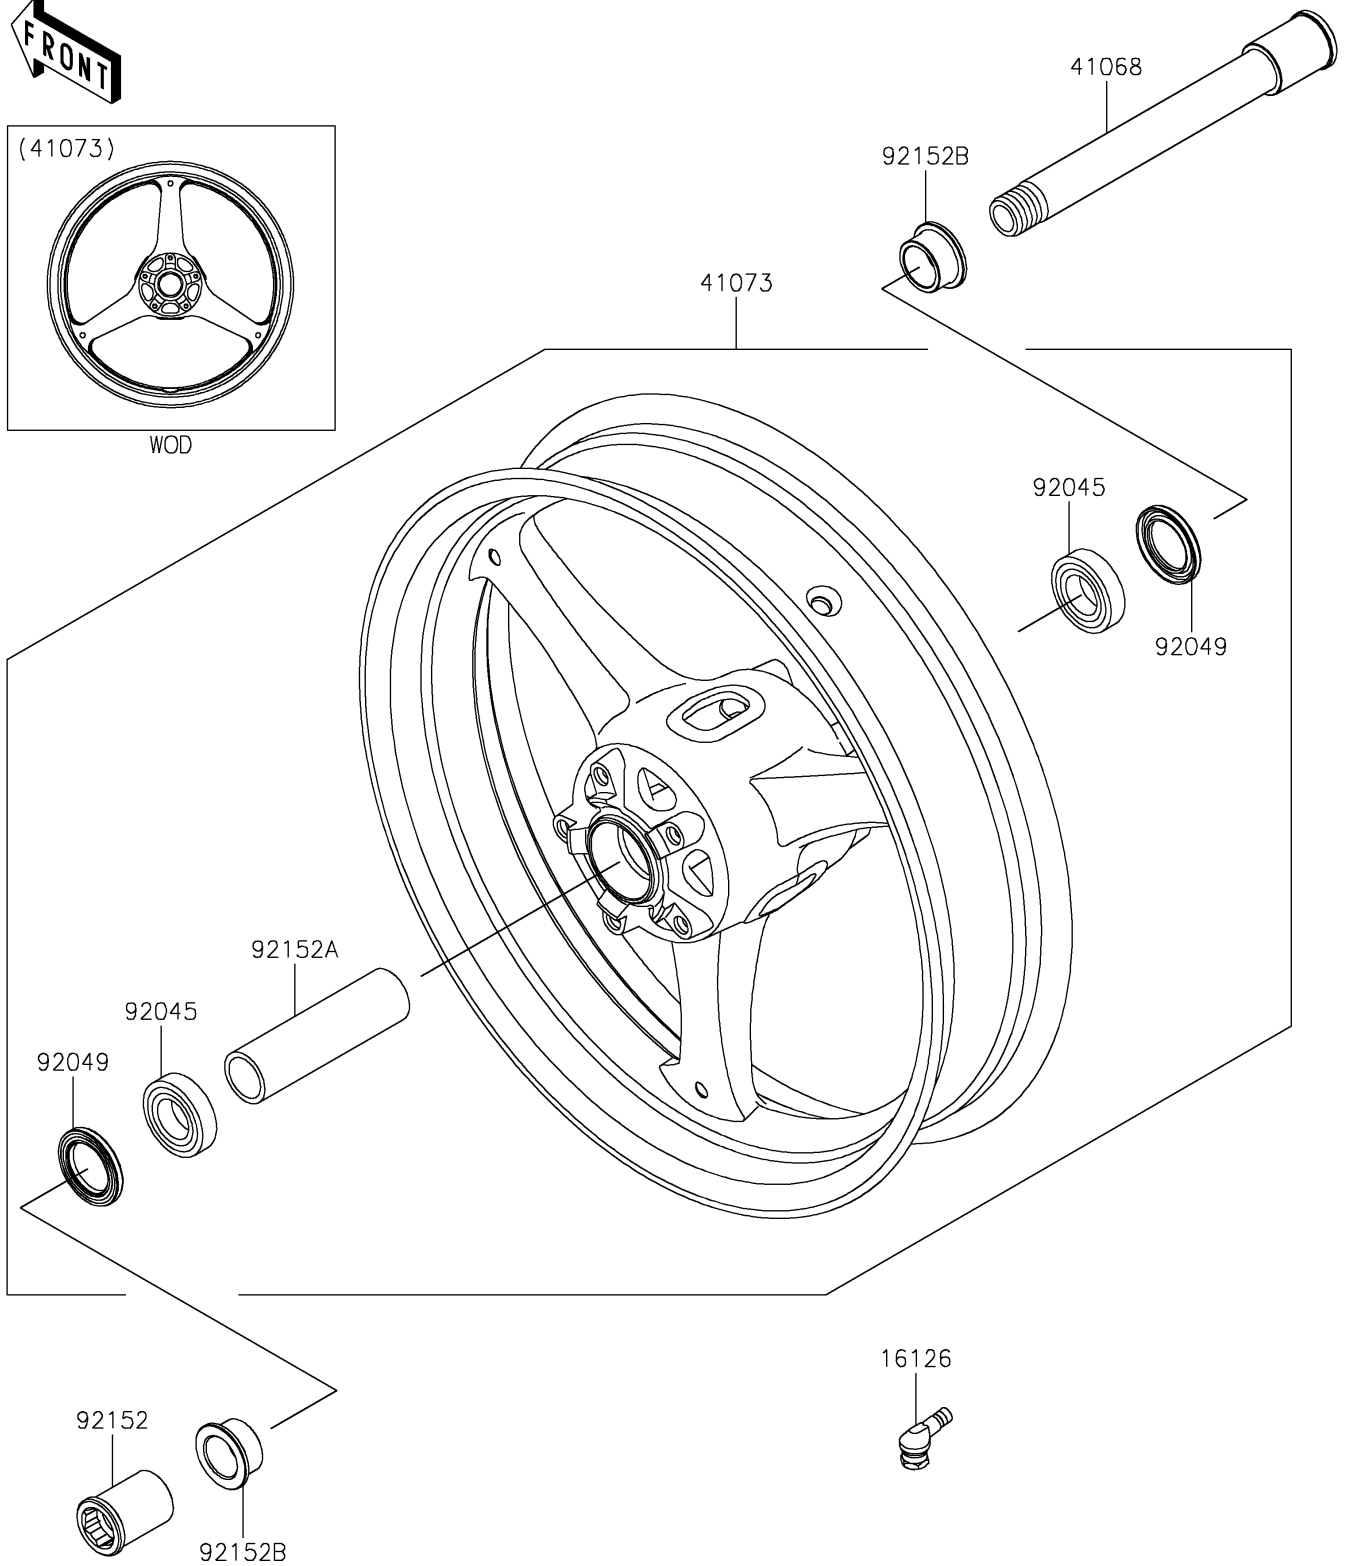

# 2020 NINJA® ZX™ -10R ABS PARTS DIAGRAM

Front Wheel

F2230

WOD

## 2020 NINJA® ZX™ -10R ABS PARTS LIST

### Front Wheel

ITEM NAME	PART NUMBER	QUANTITY
VALVE (Ref # 16126)	16126-0735	1
AXLE,FR,25X205 (Ref # 41068)	41068-0594	1
WHEEL-ASSY,FR,G.BLACK (Ref # 41073)	41073-0757-18F	1
BEARING-BALL,25X47X12 (Ref # 92045)	92045-0803	2
SEAL-OIL,BJN-C2 32X47X5 (Ref # 92049)	92049-0050	2
COLLAR,FR AXLE,LH,L=44.5 (Ref # 92152)	92152-0240	1
COLLAR,FR HUB,L=115 (Ref # 92152A)	92152-0616	1
COLLAR,25X40X18 (Ref # 92152B)	92152-1947	2