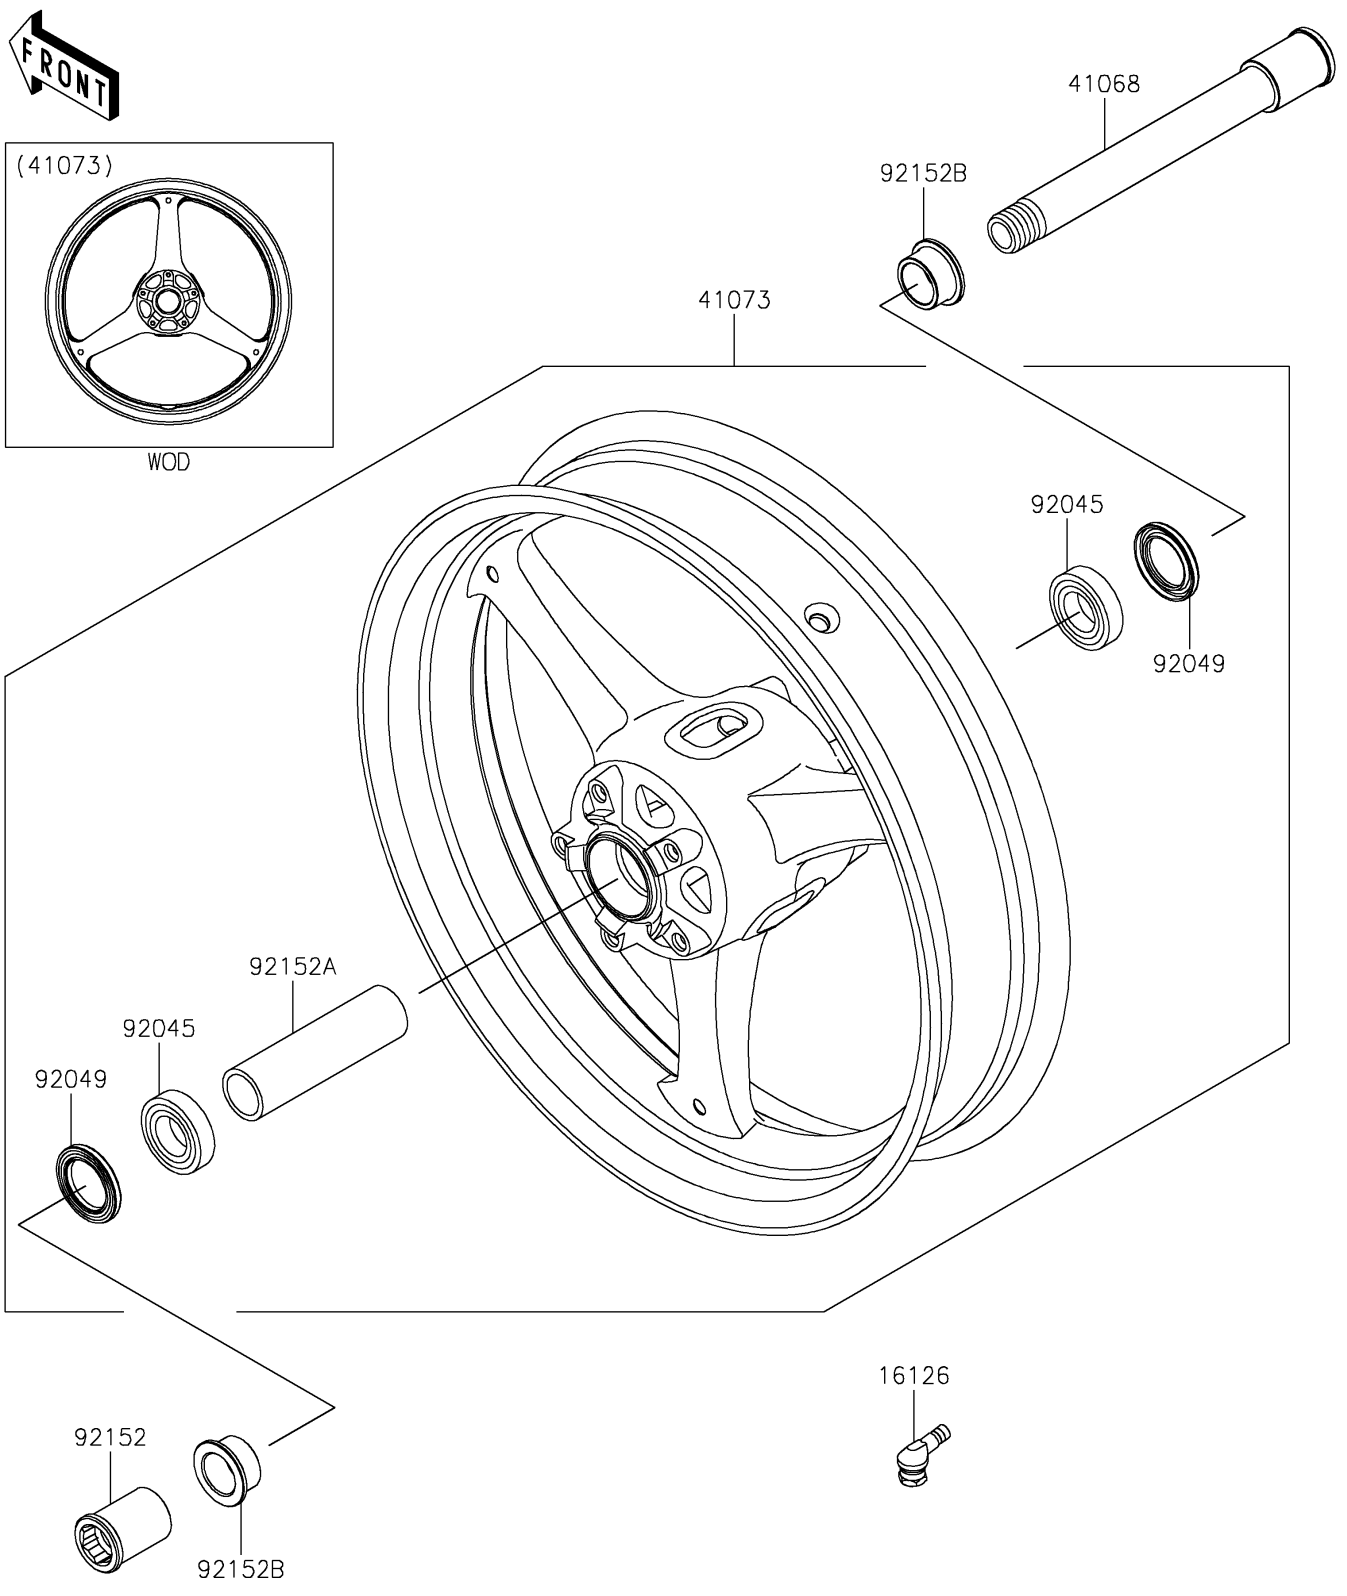

2020 NINJA® ZX™ -10R ABS KRT EDITION PARTS DIAGRAM

Front Wheel

F2230

2020 NINJA® ZX™ -10R ABS KRT EDITION PARTS LIST

Front Wheel

ITEM NAME	PART NUMBER	QUANTITY
VALVE (Ref # 16126)	16126-0735	1
AXLE,FR,25X205 (Ref # 41068)	41068-0594	1
WHEEL-ASSY,FR,G.BLACK (Ref # 41073)	41073-0757-18F	1
BEARING-BALL,25X47X12 (Ref # 92045)	92045-0803	2
SEAL-OIL,BJN-C2 32X47X5 (Ref # 92049)	92049-0050	2
COLLAR,FR AXLE,LH,L=44.5 (Ref # 92152)	92152-0240	1
COLLAR,FR HUB,L=115 (Ref # 92152A)	92152-0616	1
COLLAR,25X40X18 (Ref # 92152B)	92152-1947	2