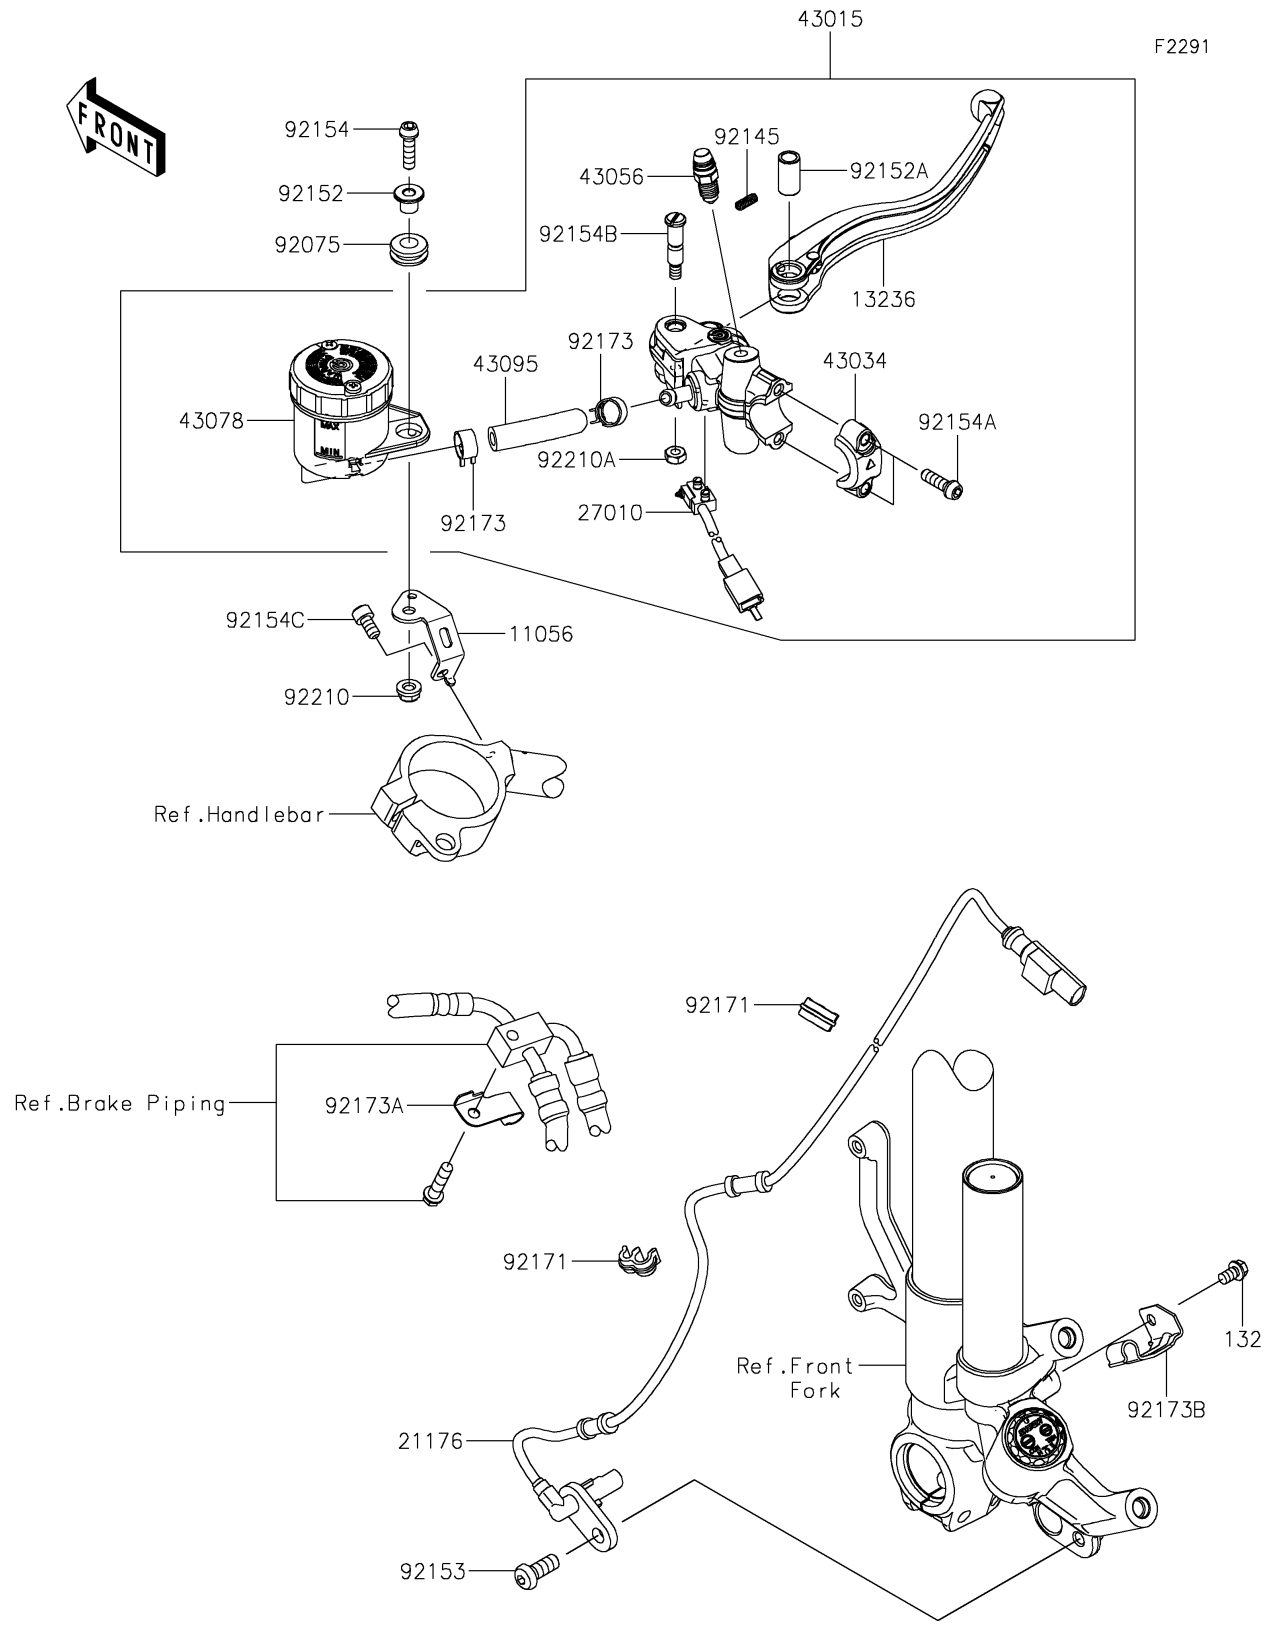

2020 NINJA® ZX™ -10R ABS KRT EDITION PARTS DIAGRAM

Front Master Cylinder

2020 NINJA® ZX™ -10R ABS KRT EDITION PARTS LIST

Front Master Cylinder

ITEM NAME	PART NUMBER	QUANTITY
BRACKET,RESERVOIR TANK (Ref # 11056)	11056-7023	1
BOLT-FLANGED-SMALL,6X10 (Ref # 132)	132BA0610	1
LEVER-COMP,BRAKE (Ref # 13236)	13236-0770	1
SENSOR,FR WHEEL (Ref # 21176)	21176-0813	1
SWITCH,BRAKE (Ref # 27010)	27010-0831	1
CYLINDER-ASSY-MASTER,FR (Ref # 43015)	43015-0668	1
HOLDER-BRAKE (Ref # 43034)	43034-0121	1
BREATHER-BRAKE (Ref # 43056)	43056-0019	1
RESERVOIR (Ref # 43078)	43078-0577	1
HOSE-BRAKE (Ref # 43095)	43095-0908	1
DAMPER (Ref # 92075)	92075-1028	1
SPRING (Ref # 92145)	92145-1683	1
COLLAR,6X16X10.6 (Ref # 92152)	92152-2110	1
COLLAR,LEVER (Ref # 92152A)	92152-2151	1
BOLT,SOCKET,8X20 (Ref # 92153)	92153-0912	1
BOLT,SOCKET,6X22 (Ref # 92154)	92154-1456	1
BOLT,SOCKET,6X20 (Ref # 92154A)	92154-1644	2
BOLT,LEVER (Ref # 92154B)	92154-1809	1
BOLT,SOCKET,6X12 (Ref # 92154C)	92154-1978	1
CLAMP (Ref # 92171)	92171-0921	2
CLAMP,HOSE (Ref # 92173)	92173-1498	2
CLAMP,UNDER BRACKET (Ref # 92173A)	92173-1507	1
CLAMP,AXLE,LH (Ref # 92173B)	92173-1887	1
NUT,6MM (Ref # 92210)	92210-0991	1
NUT,U (Ref # 92210A)	92210-1424	1