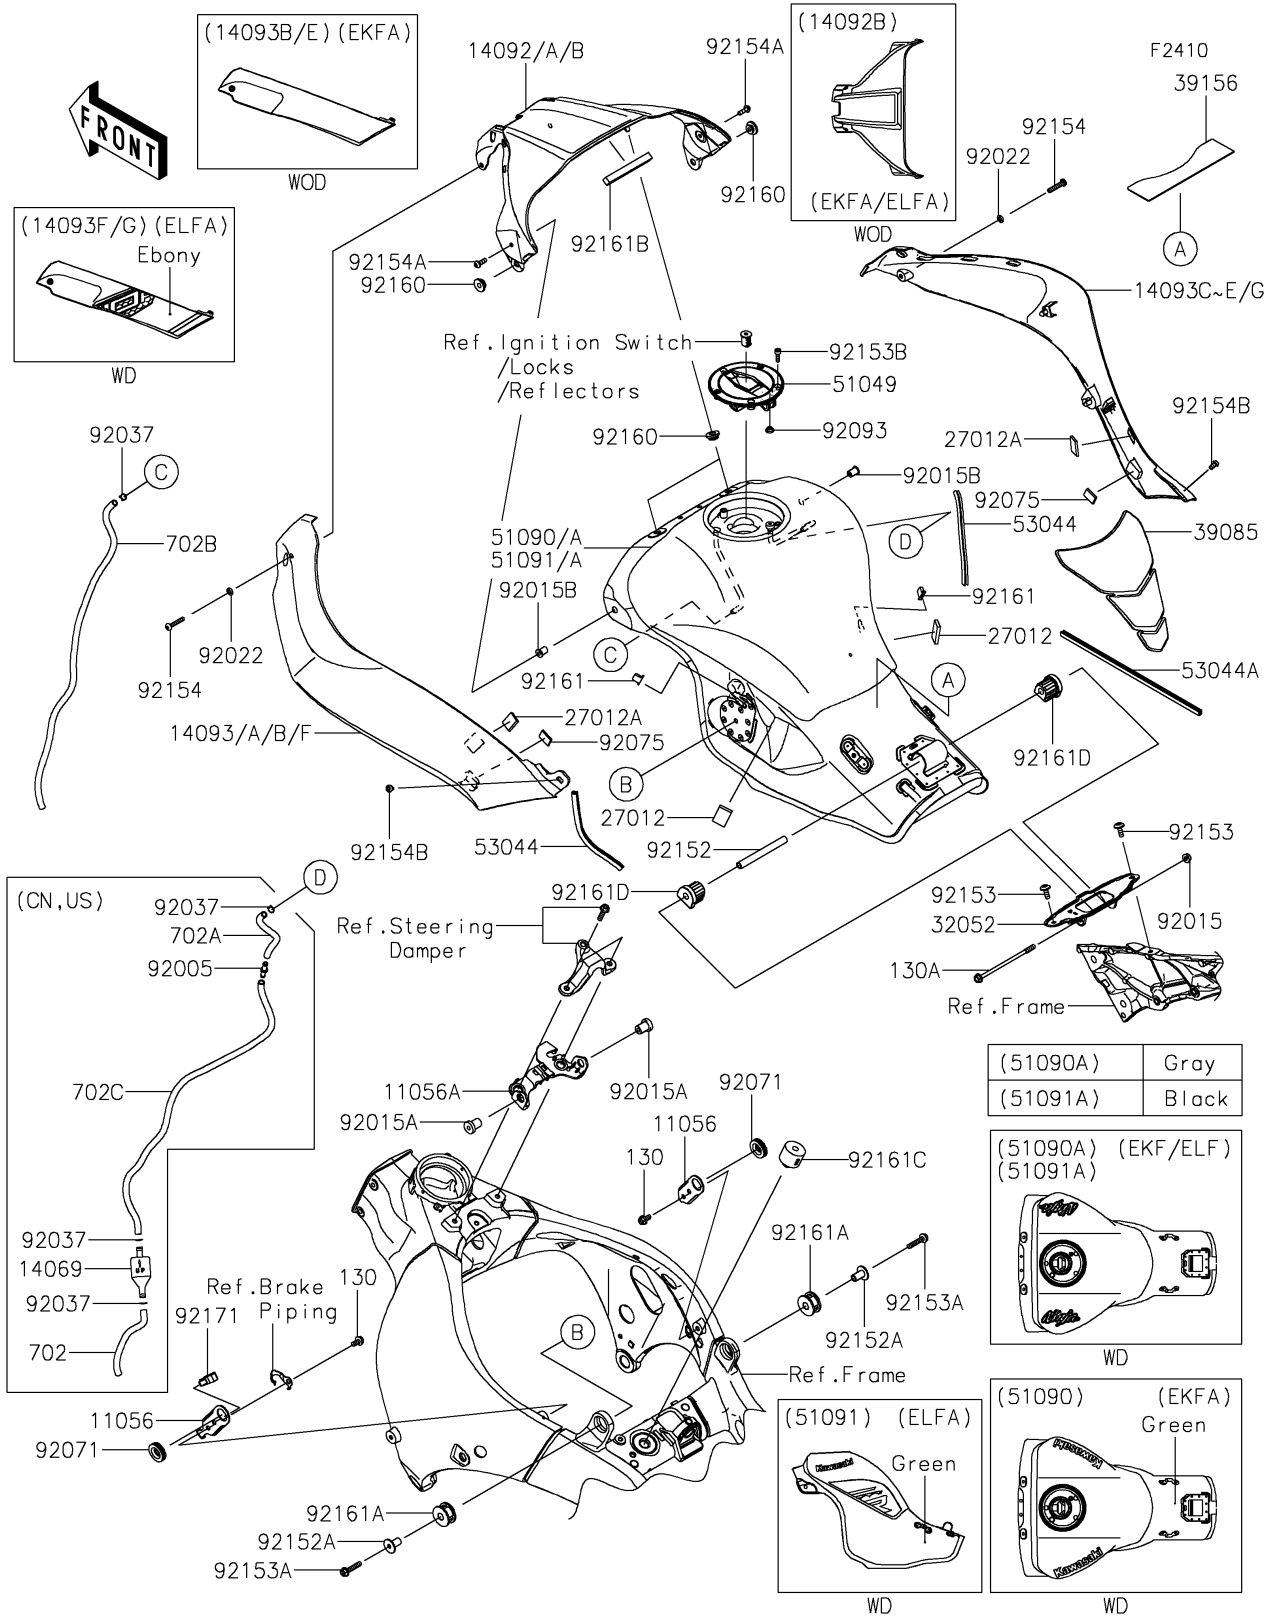

2020 NINJA® ZX™-10R ABS PARTS DIAGRAM

Fuel Tank

(51090A)	Gray
(51091A)	Black
(51090A) (EK/ELF)	(51091A)
WD	
(51090)	(EKFA) Green
(51091)	(ELFA) Green
WD