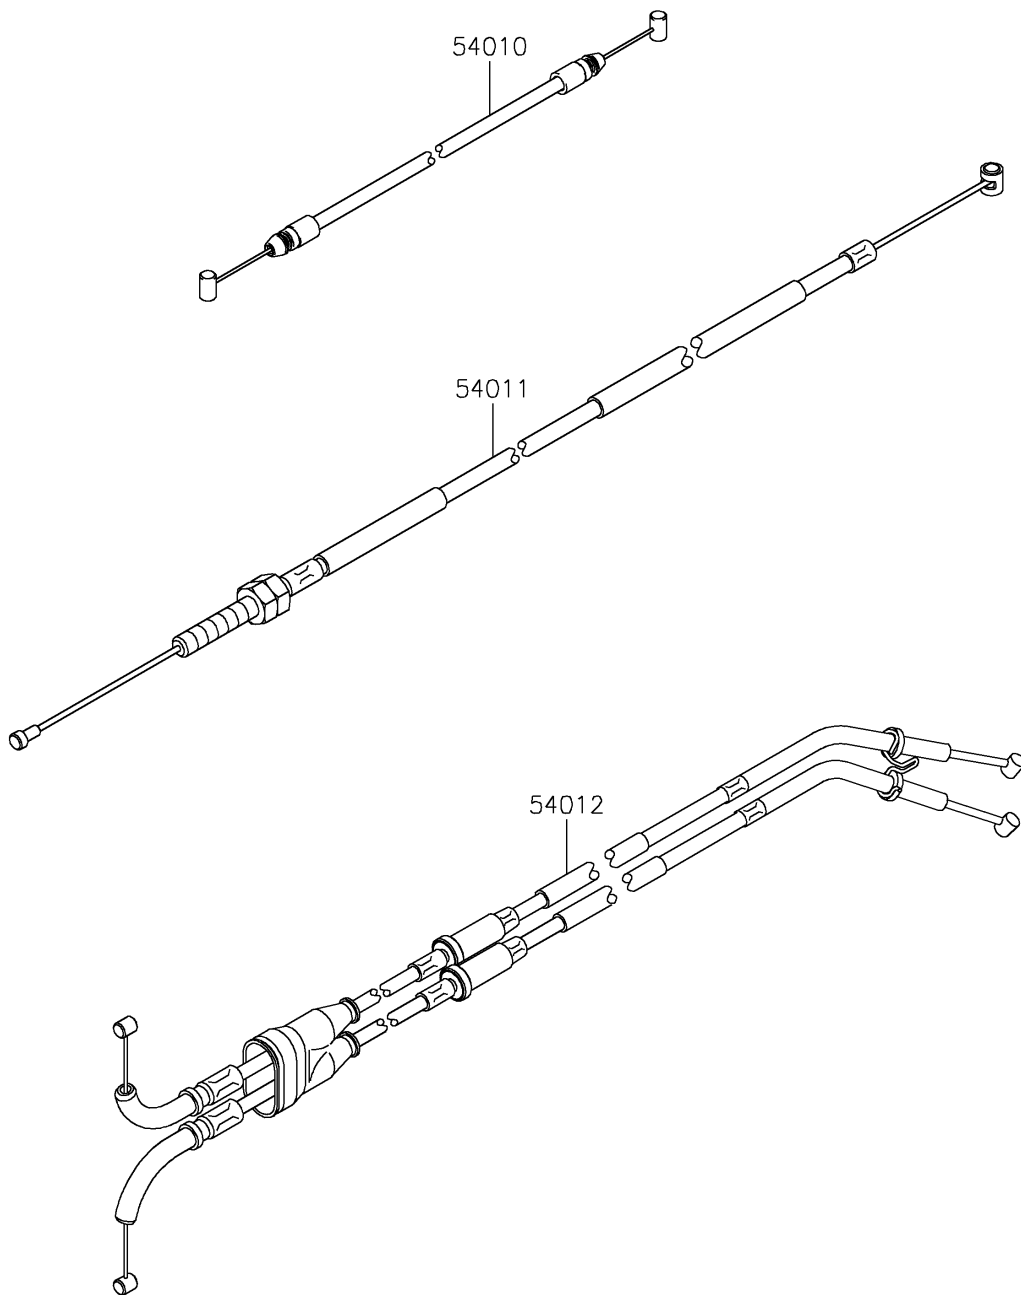

2019 NINJA® ZX™-10R ABS PARTS DIAGRAM

Cables

F2540

2019 NINJA® ZX™-10R ABS PARTS LIST

Cables

ITEM NAME	PART NUMBER	QUANTITY
CABLE,SEAT LOCK (Ref # 54010)	54010-0609	1
CABLE-CLUTCH (Ref # 54011)	54011-0612	1
CABLE-THROTTLE (Ref # 54012)	54012-0631	1