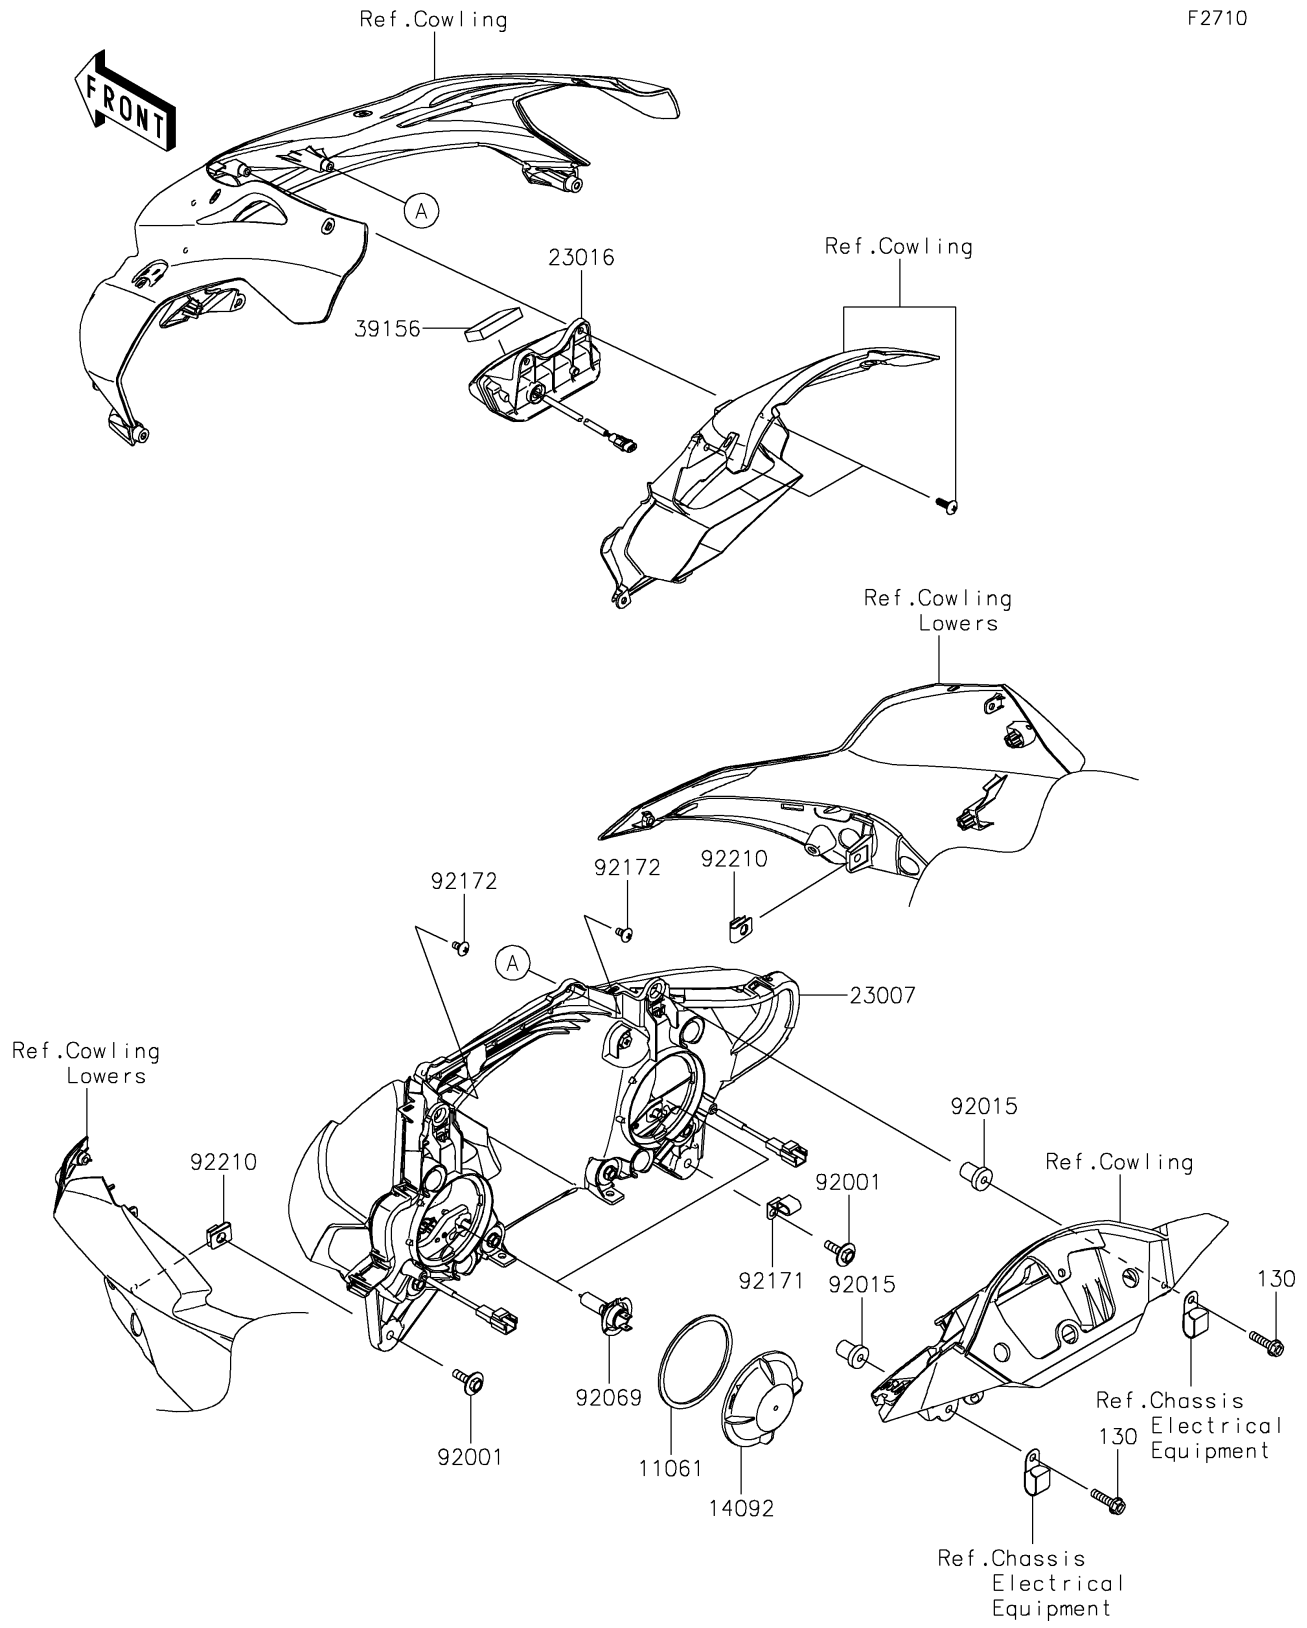

2020 NINJA® ZX™-10R ABS KRT EDITION PARTS DIAGRAM

Headlight(s)

F2710

2020 NINJA® ZX™ -10R ABS KRT EDITION PARTS LIST

Headlight(s)

ITEM NAME	PART NUMBER	QUANTITY
GASKET (Ref # 11061)	11061-1284	2
BOLT-FLANGED,6X25 (Ref # 130)	130BB0625	2
COVER,HEAD LAMP (Ref # 14092)	14092-0793	2
LENS-COMP (Ref # 23007)	23007-0203	1
LAMP-ASSY,POSITION LAMP (Ref # 23016)	23016-0045	1
PAD,45X24X8 (Ref # 39156)	39156-2113	1
BOLT,UPSET-WP,6X22 (Ref # 92001)	92001-1774	2
NUT,RUBBER,6MM (Ref # 92015)	92015-1692	2
BULB,12V 55W,H7 (Ref # 92069)	92069-0053	2
CLAMP (Ref # 92171)	92171-0926	1
SCREW,TAPPING,5X10 (Ref # 92172)	92172-0335	2
NUT (Ref # 92210)	92210-0130	2