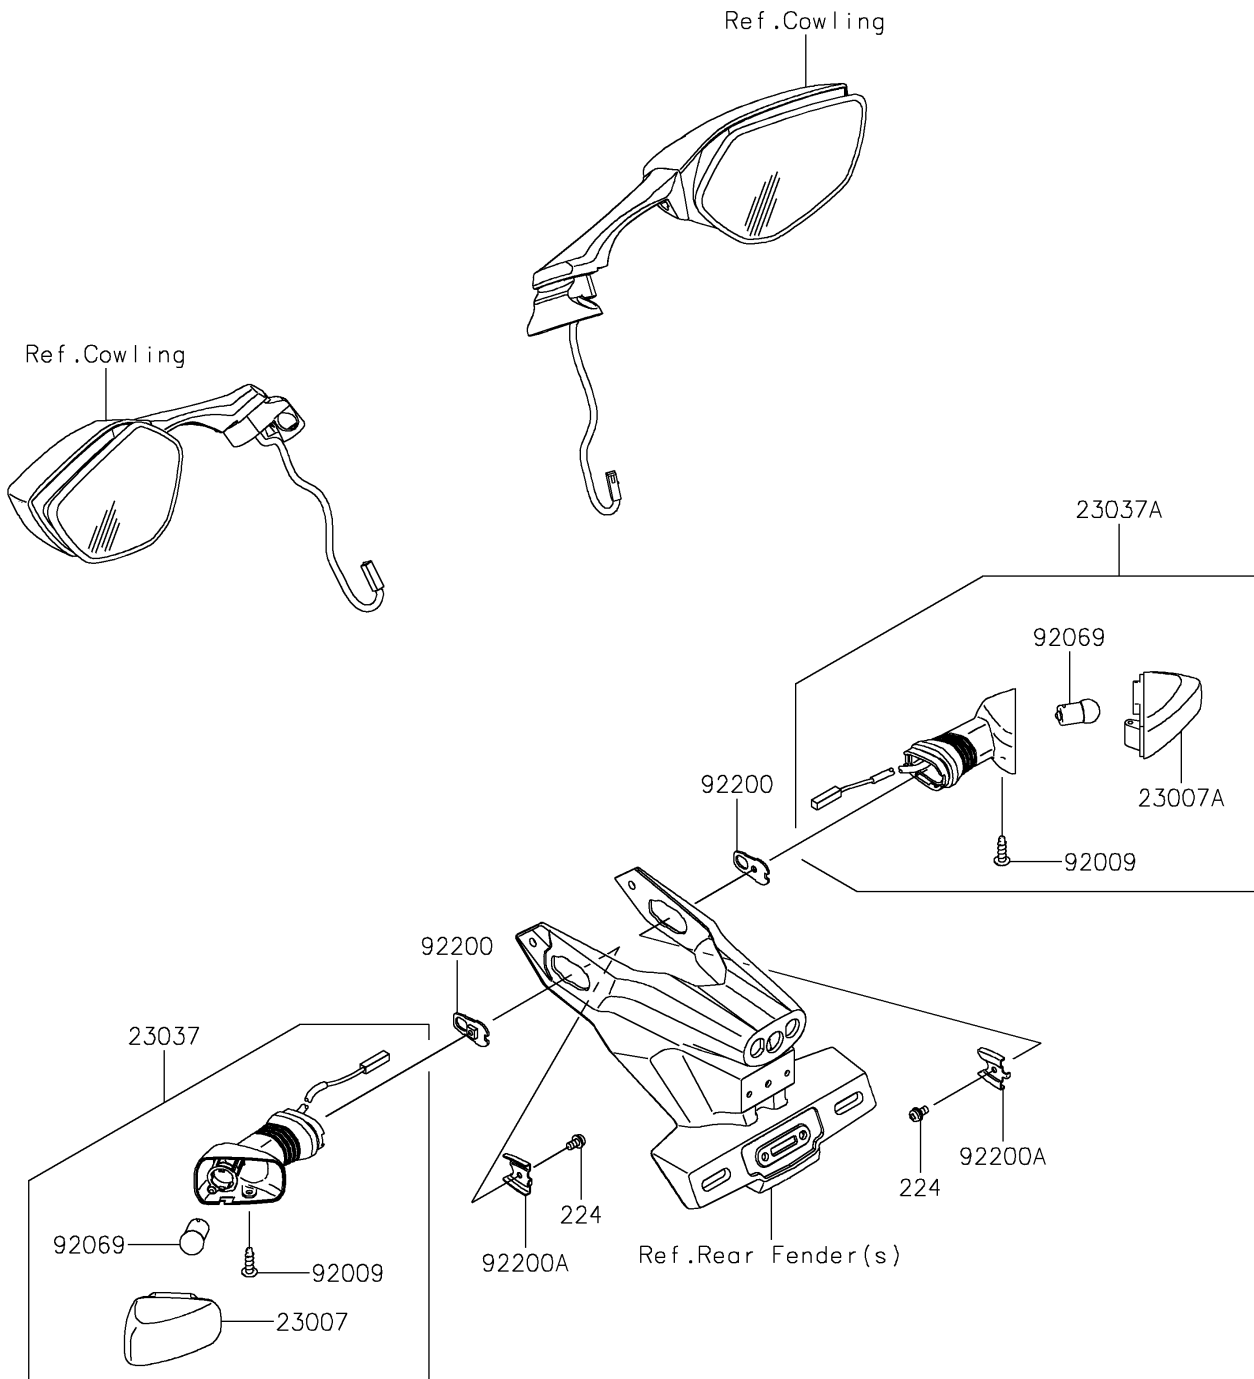

2019 NINJA® ZX™ -10R ABS PARTS DIAGRAM

Turn Signals

F2730

2019 NINJA® ZX™-10R ABS PARTS LIST

Turn Signals

ITEM NAME	PART NUMBER	QUANTITY
SCREW-PAN-WP-CROS,4X8 (Ref # 224)	224AB0408	2
LENS-COMP,SIGNAL LAMP,RR,LH (Ref # 23007)	23007-0102	1
LENS-COMP,SIGNAL LAMP,RR,RH (Ref # 23007A)	23007-0103	1
LAMP-ASSY-SIGNAL,RR,LH (Ref # 23037)	23037-0145	1
LAMP-ASSY-SIGNAL,RR,RH (Ref # 23037A)	23037-0146	1
SCREW,4X16,BLACK (Ref # 92009)	92009-1158	2
BULB,12V 10W (Ref # 92069)	92069-0020	2
WASHER,NUT 4MM (Ref # 92200)	92200-0854	2
WASHER (Ref # 92200A)	92200-0855	2