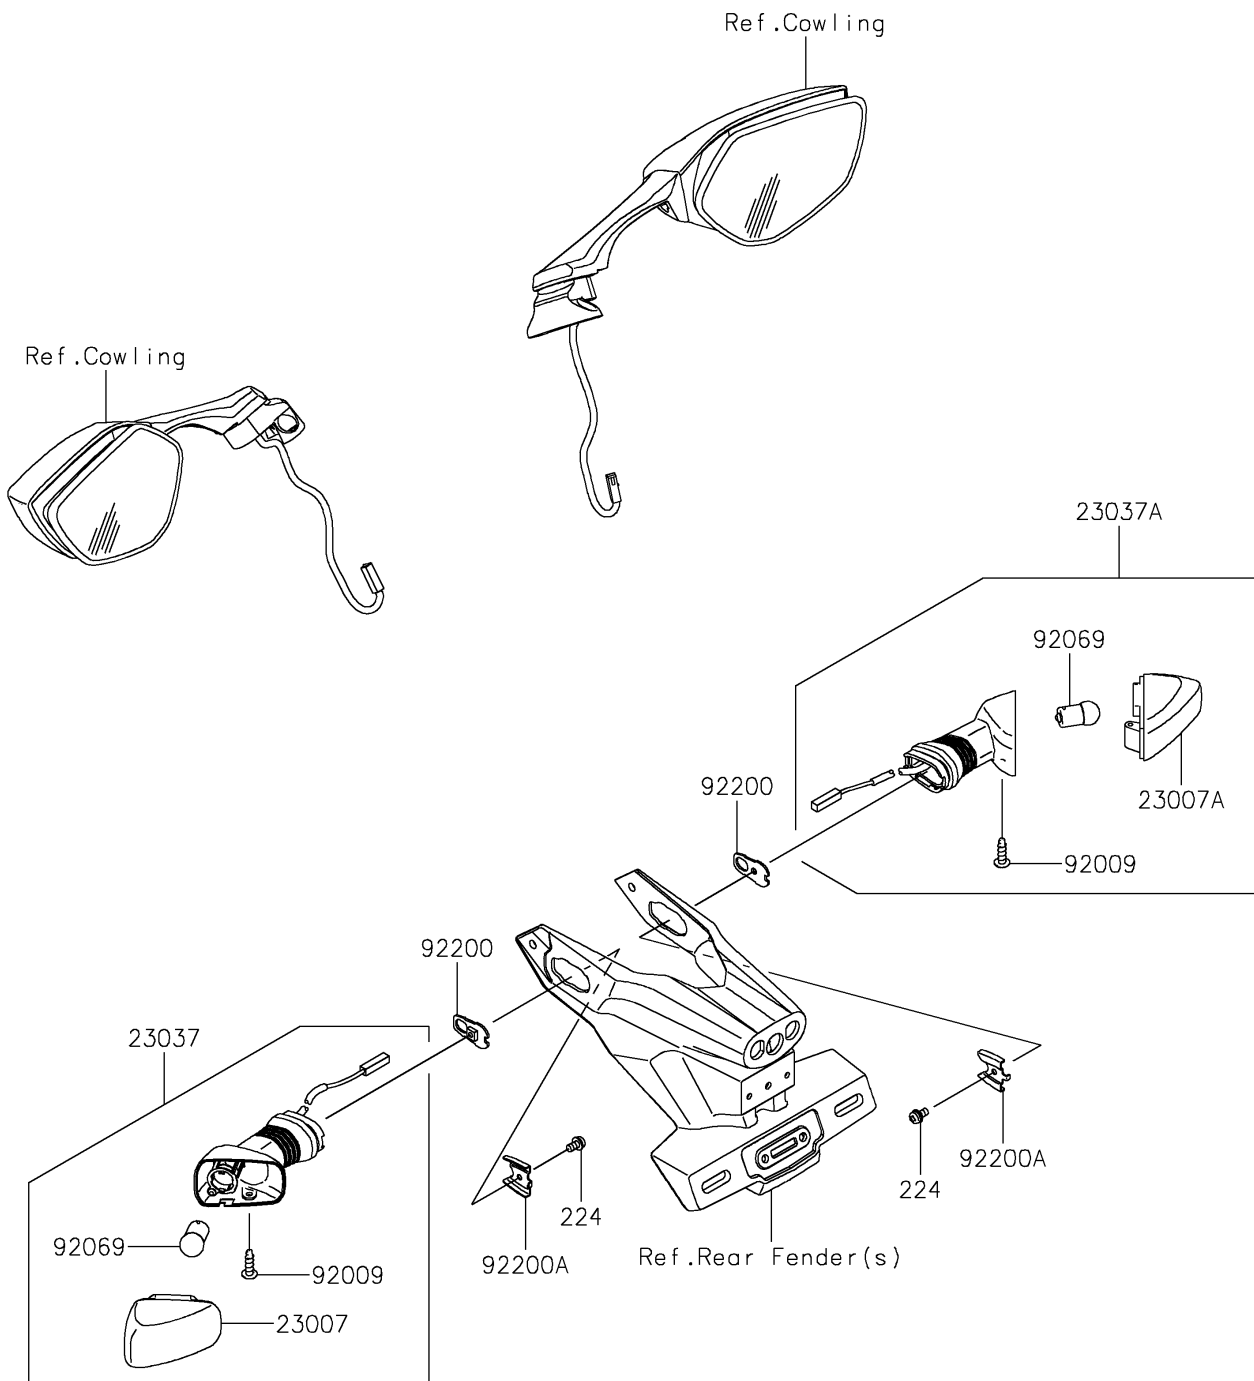

# 2020 NINJA® ZX™ -10R ABS PARTS DIAGRAM

Turn Signals

F2730

## 2020 NINJA® ZX™ -10R ABS PARTS LIST

### Turn Signals

ITEM NAME	PART NUMBER	QUANTITY
SCREW-PAN-WP-CROS,4X8 (Ref # 224)	224AB0408	2
LENS-COMP,SIGNAL LAMP,RR,LH (Ref # 23007)	23007-0102	1
LENS-COMP,SIGNAL LAMP,RR,RH (Ref # 23007A)	23007-0103	1
LAMP-ASSY-SIGNAL,RR,LH (Ref # 23037)	23037-0145	1
LAMP-ASSY-SIGNAL,RR,RH (Ref # 23037A)	23037-0146	1
SCREW,4X16,BLACK (Ref # 92009)	92009-1158	2
BULB,12V 10W (Ref # 92069)	92069-0020	2
WASHER,NUT 4MM (Ref # 92200)	92200-0854	2
WASHER (Ref # 92200A)	92200-0855	2