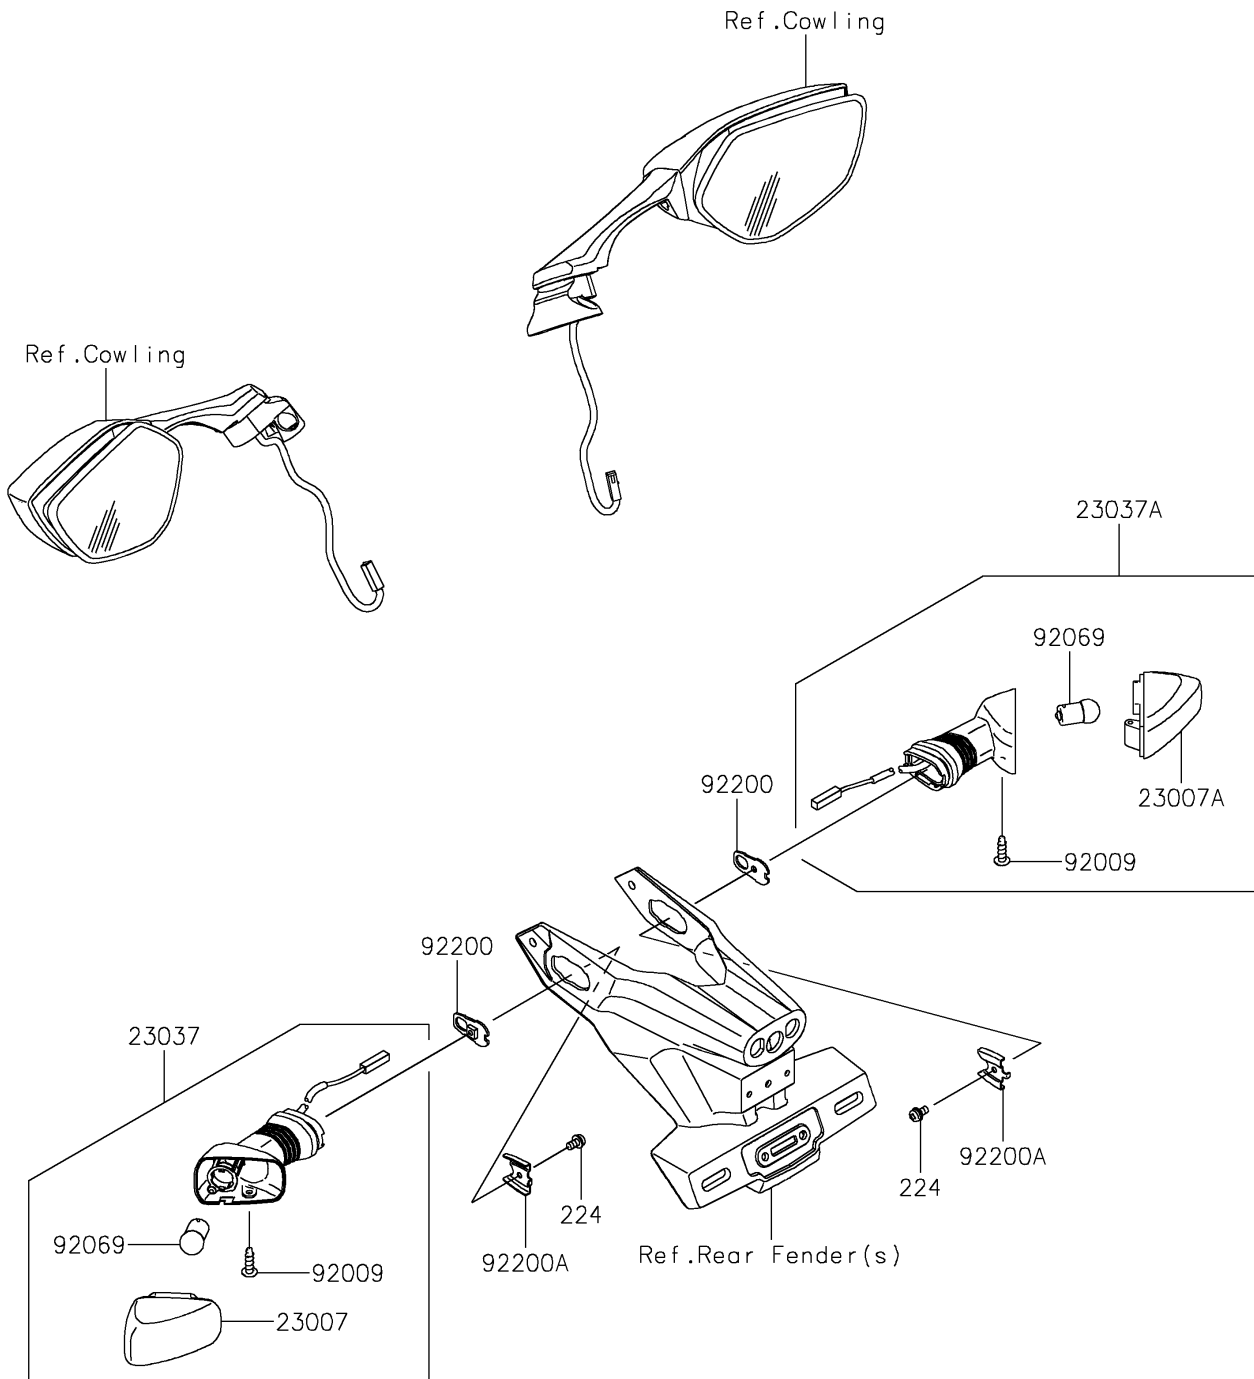

2020 NINJA® ZX™ -10R ABS KRT EDITION PARTS DIAGRAM

Turn Signals

F2730

2020 NINJA® ZX™ -10R ABS KRT EDITION PARTS LIST

Turn Signals

ITEM NAME	PART NUMBER	QUANTITY
SCREW-PAN-WP-CROS,4X8 (Ref # 224)	224AB0408	2
LENS-COMP,SIGNAL LAMP,RR,LH (Ref # 23007)	23007-0102	1
LENS-COMP,SIGNAL LAMP,RR,RH (Ref # 23007A)	23007-0103	1
LAMP-ASSY-SIGNAL,RR,LH (Ref # 23037)	23037-0145	1
LAMP-ASSY-SIGNAL,RR,RH (Ref # 23037A)	23037-0146	1
SCREW,4X16,BLACK (Ref # 92009)	92009-1158	2
BULB,12V 10W (Ref # 92069)	92069-0020	2
WASHER,NUT 4MM (Ref # 92200)	92200-0854	2
WASHER (Ref # 92200A)	92200-0855	2