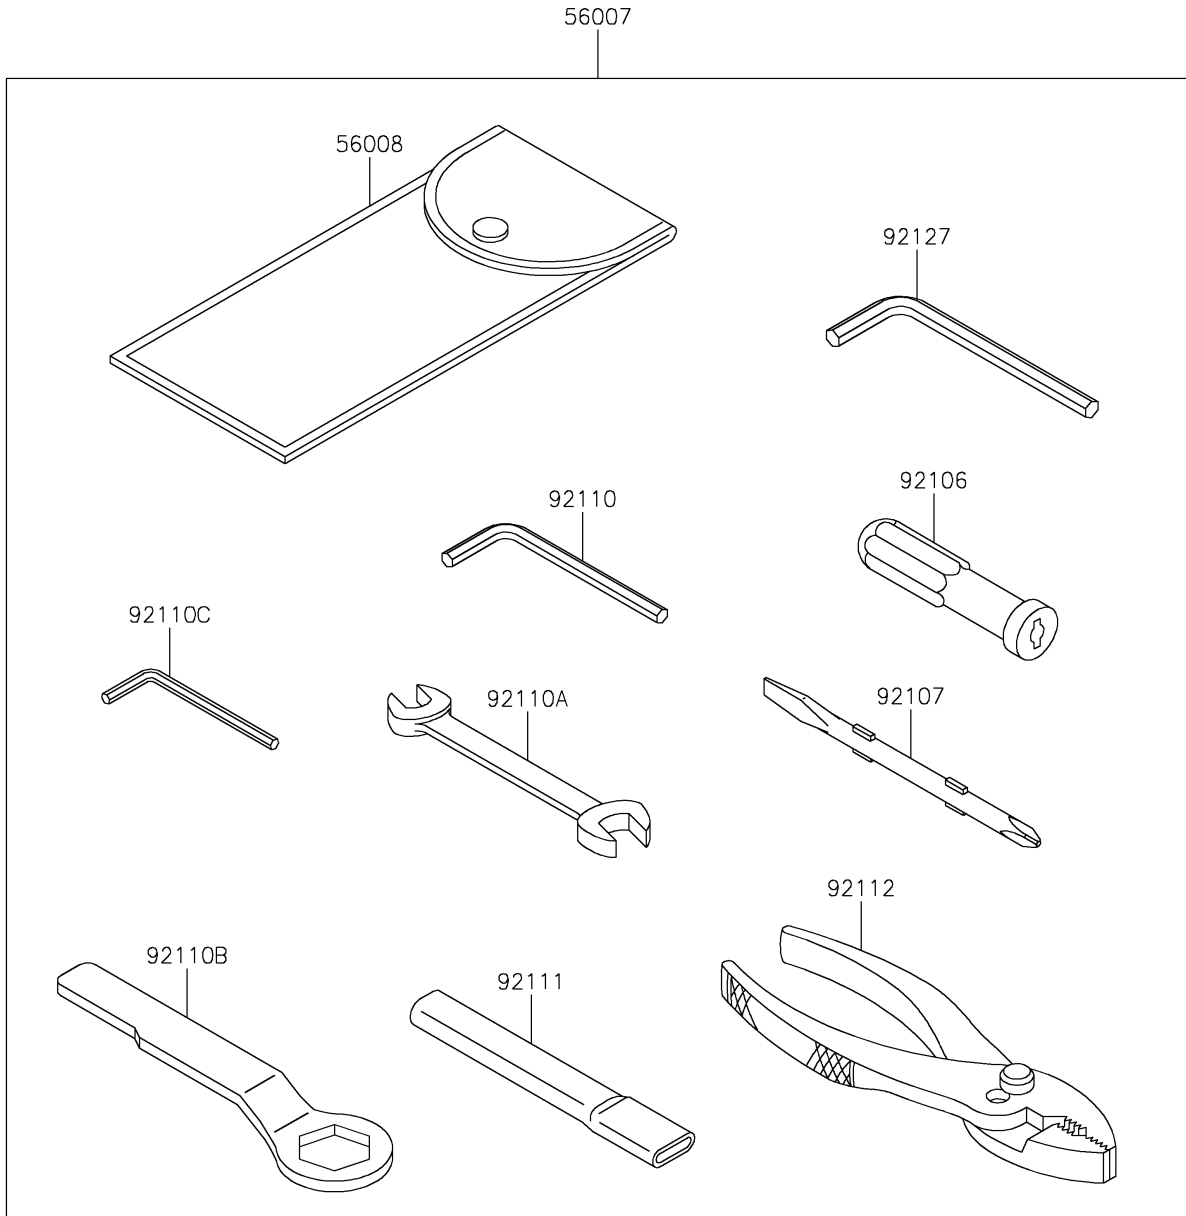

2020 NINJA® ZX™ -10R ABS PARTS DIAGRAM

Owner's Tools

F2810

2020 NINJA® ZX™ -10R ABS PARTS LIST

Owner's Tools

ITEM NAME	PART NUMBER	QUANTITY
TOOL-KIT (Ref # 56007)	56007-0141	1
BAG,TOOL (Ref # 56008)	56008-1075	1
GASKET-LIQUID,TB1211F,CLEAR (Ref # 92104)	92104-0004	1
GASKET-LIQUID,TB1216,GRAY (Ref # 92104A)	92104-1063	1
GASKET-LIQUID,TB1216B,BLACK (Ref # 92104B)	92104-1064	1
GASKET-LIQUID,TB1207B,BLACK (Ref # 92104C)	92104-2068	1
GRIP-SCREW DRIVER (Ref # 92106)	92106-1001	1
TOOL-DRIVER,#2PHILLIPS&SLOT (Ref # 92107)	92107-1051	1
TOOL-WRENCH,ALLEN,5MM (Ref # 92110)	92110-1015	1
TOOL-WRENCH,OPEN END,10X12 (Ref # 92110A)	92110-1152	1
TOOL-WRENCH,BOX END,32MM (Ref # 92110B)	92110-1161	1
TOOL-WRENCH,ALLEN,4MM (Ref # 92110C)	92110-3703	1
TOOL-BAR,BOX END WRENCH (Ref # 92111)	92111-1051	1
TOOL-PLIERS (Ref # 92112)	92112-1001	1
TOOL-WRENCH,ALLEN,6MM (Ref # 92127)	92127-003	1