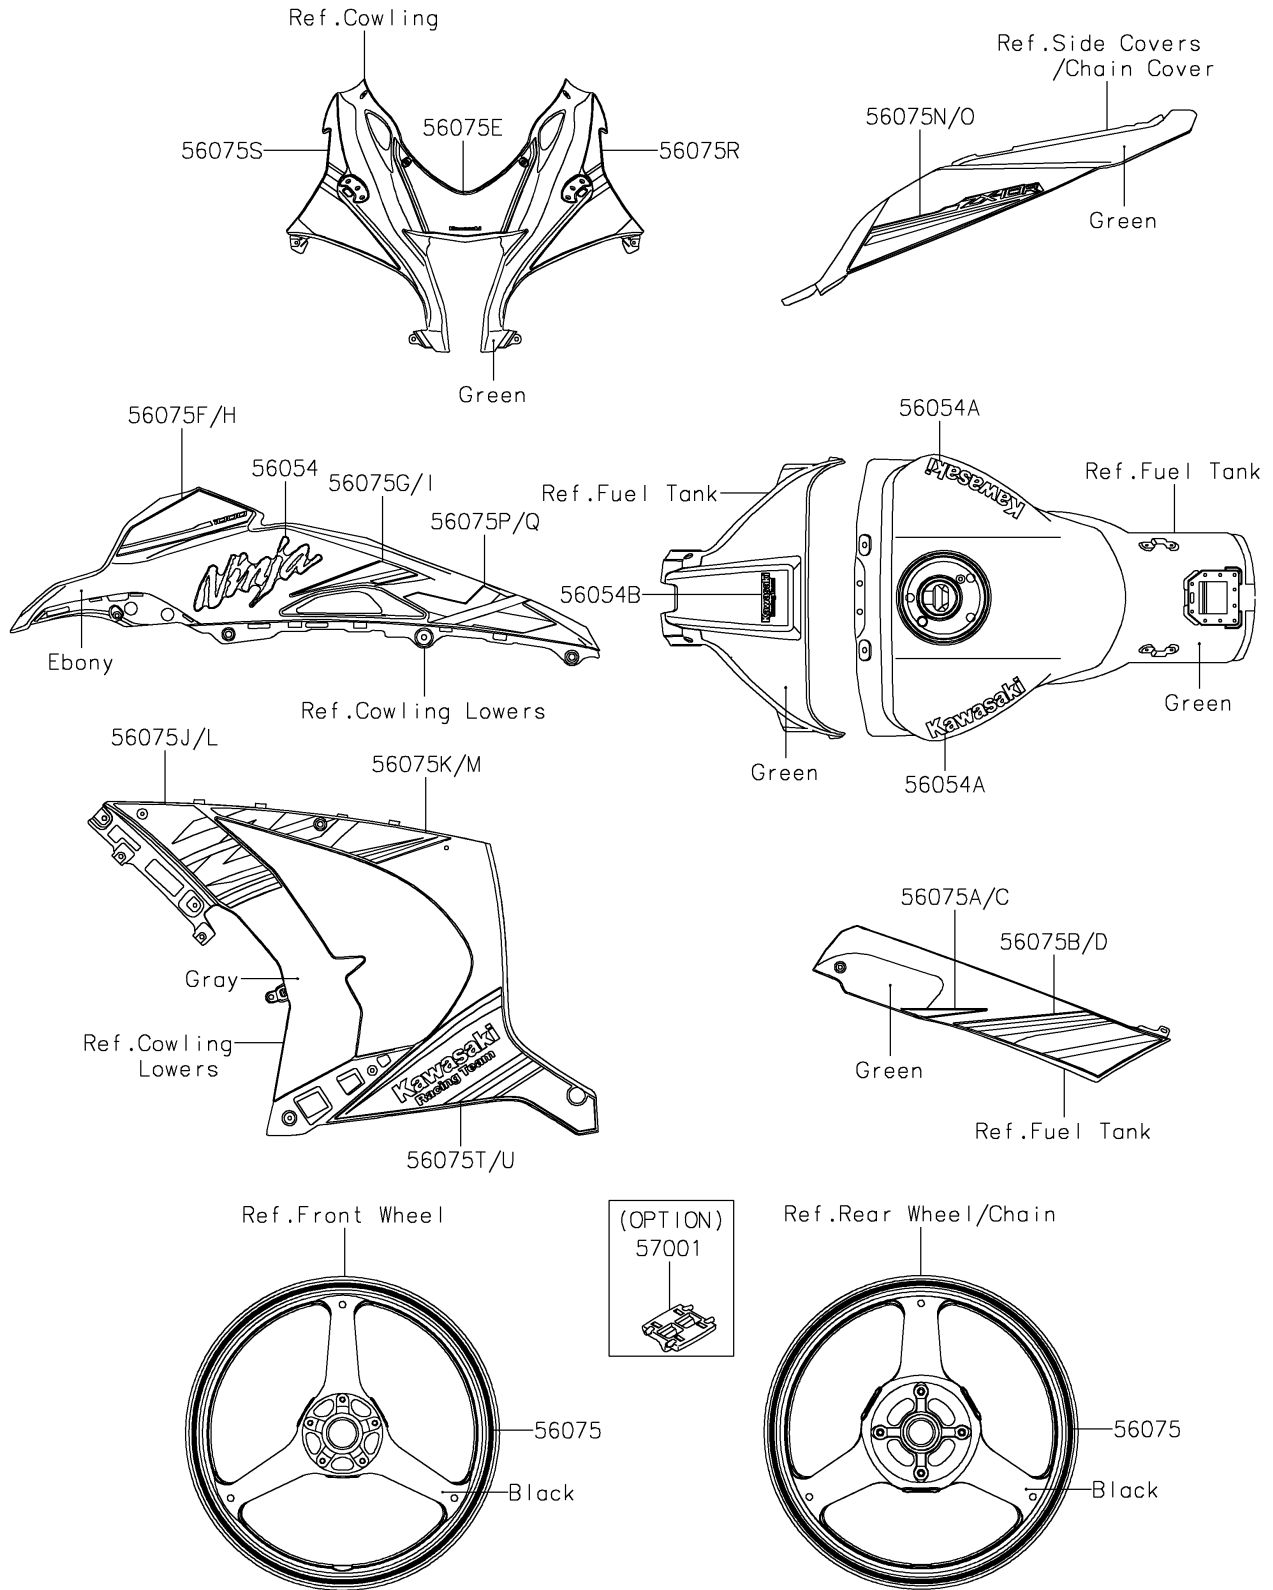

2019 NINJA® ZX™-10R ABS KRT EDITION PARTS DIAGRAM

Decals(Green)(EKFA)

F2861A

2019 NINJA® ZX™-10R ABS KRT EDITION PARTS LIST

Decals(Green)(EKFA)

ITEM NAME	PART NUMBER	QUANTITY
MARK,SIDE COWL.,NINJA (Ref # 56054)	56054-2008	2
MARK,FUEL TANK,KAWASAKI (Ref # 56054A)	56054-2315	2
MARK,TANK COVER,KRT (Ref # 56054B)	56054-2366	1
PATTERN,WHEEL,GREEN,6X1079 (Ref # 56075)	56075-1575	4
PATTERN,TANK COVER,LH,FR (Ref # 56075A)	56075-3863	1
PATTERN,TANK COVER,LH,RR (Ref # 56075B)	56075-3864	1
PATTERN,TANK COVER,RH,FR (Ref # 56075C)	56075-3865	1
PATTERN,TANK COVER,RH,RR (Ref # 56075D)	56075-3866	1
PATTERN,UPP COWL.,CNT (Ref # 56075E)	56075-3867	1
PATTERN,SIDE COWL.,LH,UPP (Ref # 56075F)	56075-3868	1
PATTERN,SIDE COWL.,LH,CNT (Ref # 56075G)	56075-3869	1
PATTERN,SIDE COWL.,RH,UPP (Ref # 56075H)	56075-3870	1
PATTERN,SIDE COWL.,RH,CNT (Ref # 56075I)	56075-3871	1
PATTERN,LWR COWL.,LH,FR (Ref # 56075J)	56075-3872	1
PATTERN,LWR COWL.,LH,RR (Ref # 56075K)	56075-3873	1
PATTERN,LWR COWL.,RH,FR (Ref # 56075L)	56075-3875	1
PATTERN,LWR COWL.,RH,RR (Ref # 56075M)	56075-3876	1
PATTERN,TAIL COVER,LH (Ref # 56075N)	56075-3878	1
PATTERN,TAIL COVER,RH (Ref # 56075O)	56075-3879	1
PATTERN,SIDE COWL.,LH,LWR (Ref # 56075P)	56075-3896	1
PATTERN,SIDE COWL.,RH,LWR (Ref # 56075Q)	56075-3897	1
PATTERN,UPP COWL.,LH (Ref # 56075R)	56075-7746	1
PATTERN,UPP COWL.,RH (Ref # 56075S)	56075-7747	1
PATTERN,LWR COWL.,LH,LWR (Ref # 56075T)	56075-7748	1
PATTERN,LWR COWL.,RH,LWR (Ref # 56075U)	56075-7749	1
RIM STRIPE APPLICATOR (Ref # 57001)	57001-1752	AR