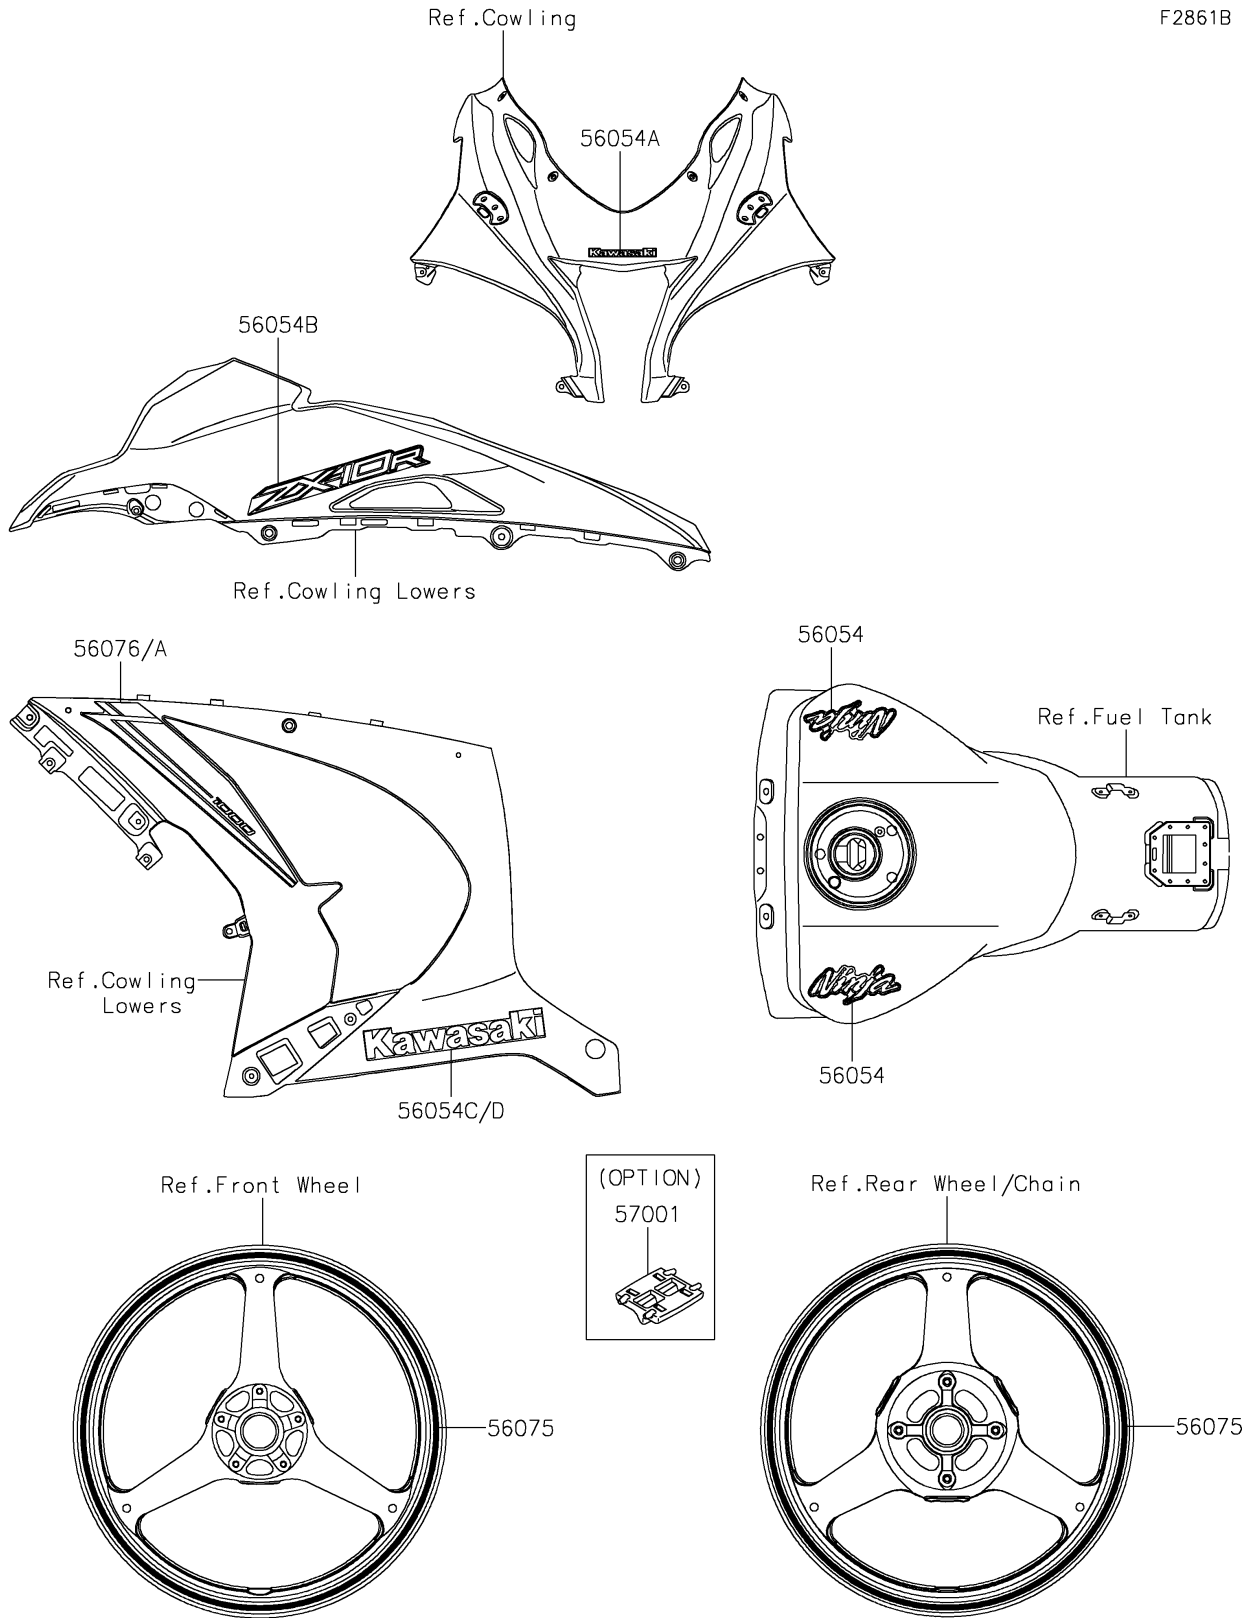

# 2020 NINJA® ZX™-10R ABS PARTS DIAGRAM

Decals(Black)(ELF)

F2861B

## 2020 NINJA® ZX™ -10R ABS PARTS LIST

Decals(Black)(ELF)

ITEM NAME	PART NUMBER	QUANTITY
MARK,FUEL TANK,NINJA (Ref # 56054)	56054-2501	2
MARK,UPP COWL.,KAWASAKI (Ref # 56054A)	56054-2553	1
MARK,SIDE COWL.,UPP,ZX-10R (Ref # 56054B)	56054-2622	2
MARK,SIDE COWL.,LH,KAWASAKI (Ref # 56054C)	56054-2623	1
MARK,SIDE COWL.,RH,KAWASAKI (Ref # 56054D)	56054-2624	1
PATTERN,WHEEL,RED,4X1353 (Ref # 56075)	56075-2315	4
PATTERN,SIDE COWL.,LWR,LH (Ref # 56076)	56076-0399	1
PATTERN,SIDE COWL.,LWR,RH (Ref # 56076A)	56076-0400	1
RIM STRIPE APPLICATOR (Ref # 57001)	57001-1752	AR