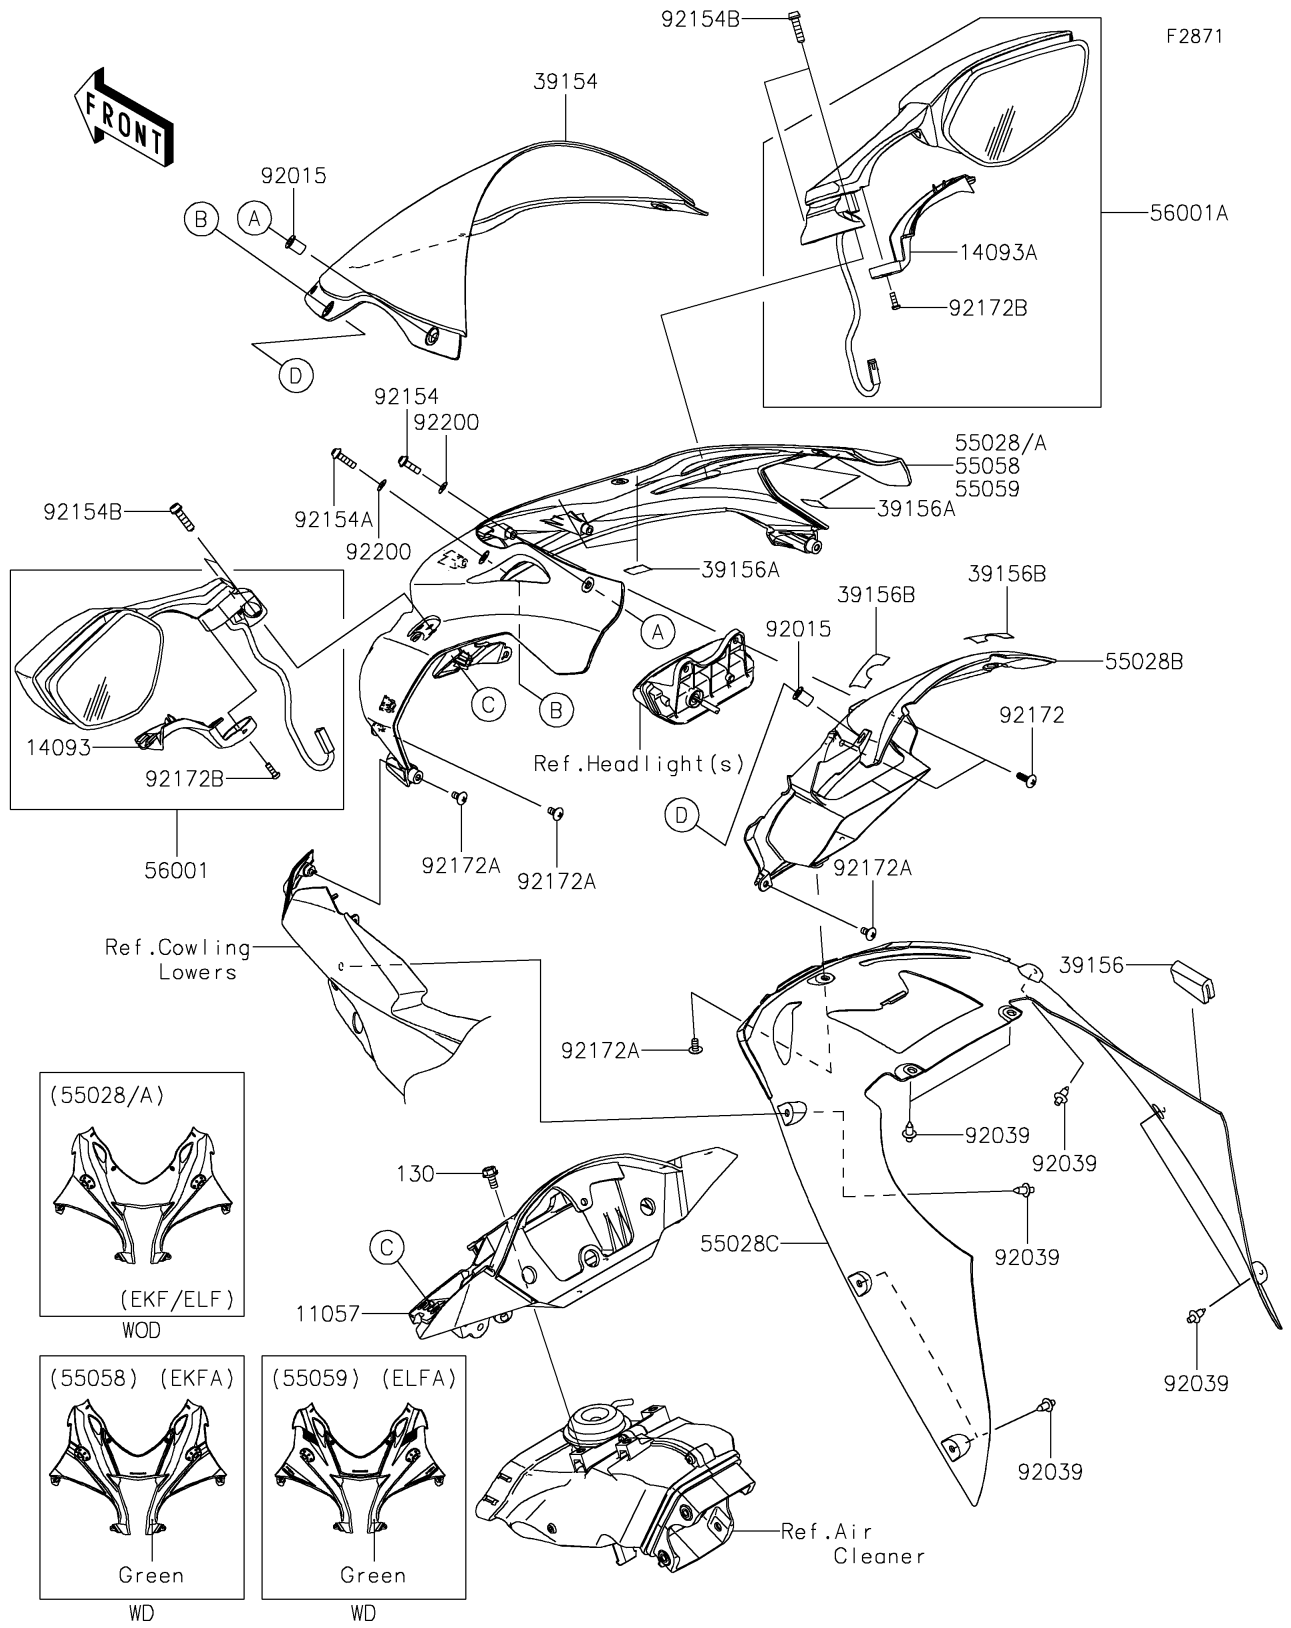

2020 NINJA[®] ZX™-10R ABS KRT EDITION PARTS DIAGRAM

Cowling

2020 NINJA® ZX™ -10R ABS KRT EDITION PARTS LIST

Cowling

ITEM NAME	PART NUMBER	QUANTITY
BRACKET,METER (Ref # 11057)	11057-0072	1
BOLT-FLANGED,6X12 (Ref # 130)	130BA0612	3
COVER,MIRROR,LH (Ref # 14093)	14093-0343	1
COVER,MIRROR,RH (Ref # 14093A)	14093-0344	1
WINDSHIELD (Ref # 39154)	39154-0351	1
PAD (Ref # 39156)	39156-0292	1
PAD,15X20X0.2 (Ref # 39156A)	39156-1784	8
PAD (Ref # 39156B)	39156-2105	2
COWLING,RAM AIR (Ref # 55028B)	55028-0573	1
COWLING,FR,CNT (Ref # 55028C)	55028-0578	1
COWLING,UPP,L.GREEN (Ref # 55059)	55059-5033-777	1
MIRROR-ASSY,LH (Ref # 56001)	56001-0322	1
MIRROR-ASSY,RH (Ref # 56001A)	56001-0323	1
NUT,WELL,5MM (Ref # 92015)	92015-1757	4
RIVET (Ref # 92039)	92039-0068	8
BOLT,SOCKET,5X16 (Ref # 92154)	92154-0209	2
BOLT,SOCKET,5X20 (Ref # 92154A)	92154-0210	2
BOLT,SOCKET,6X22,MEC (Ref # 92154B)	92154-2736	4
SCREW,TAPPING,5X16 (Ref # 92172)	92172-0175	2
SCREW,TAPPING,5X10 (Ref # 92172A)	92172-0335	7
SCREW-PAN-CROS,4X10 (Ref # 92172B)	92172-0871	2
WASHER,5.2X10X1.0 (Ref # 92200)	92200-1820	4