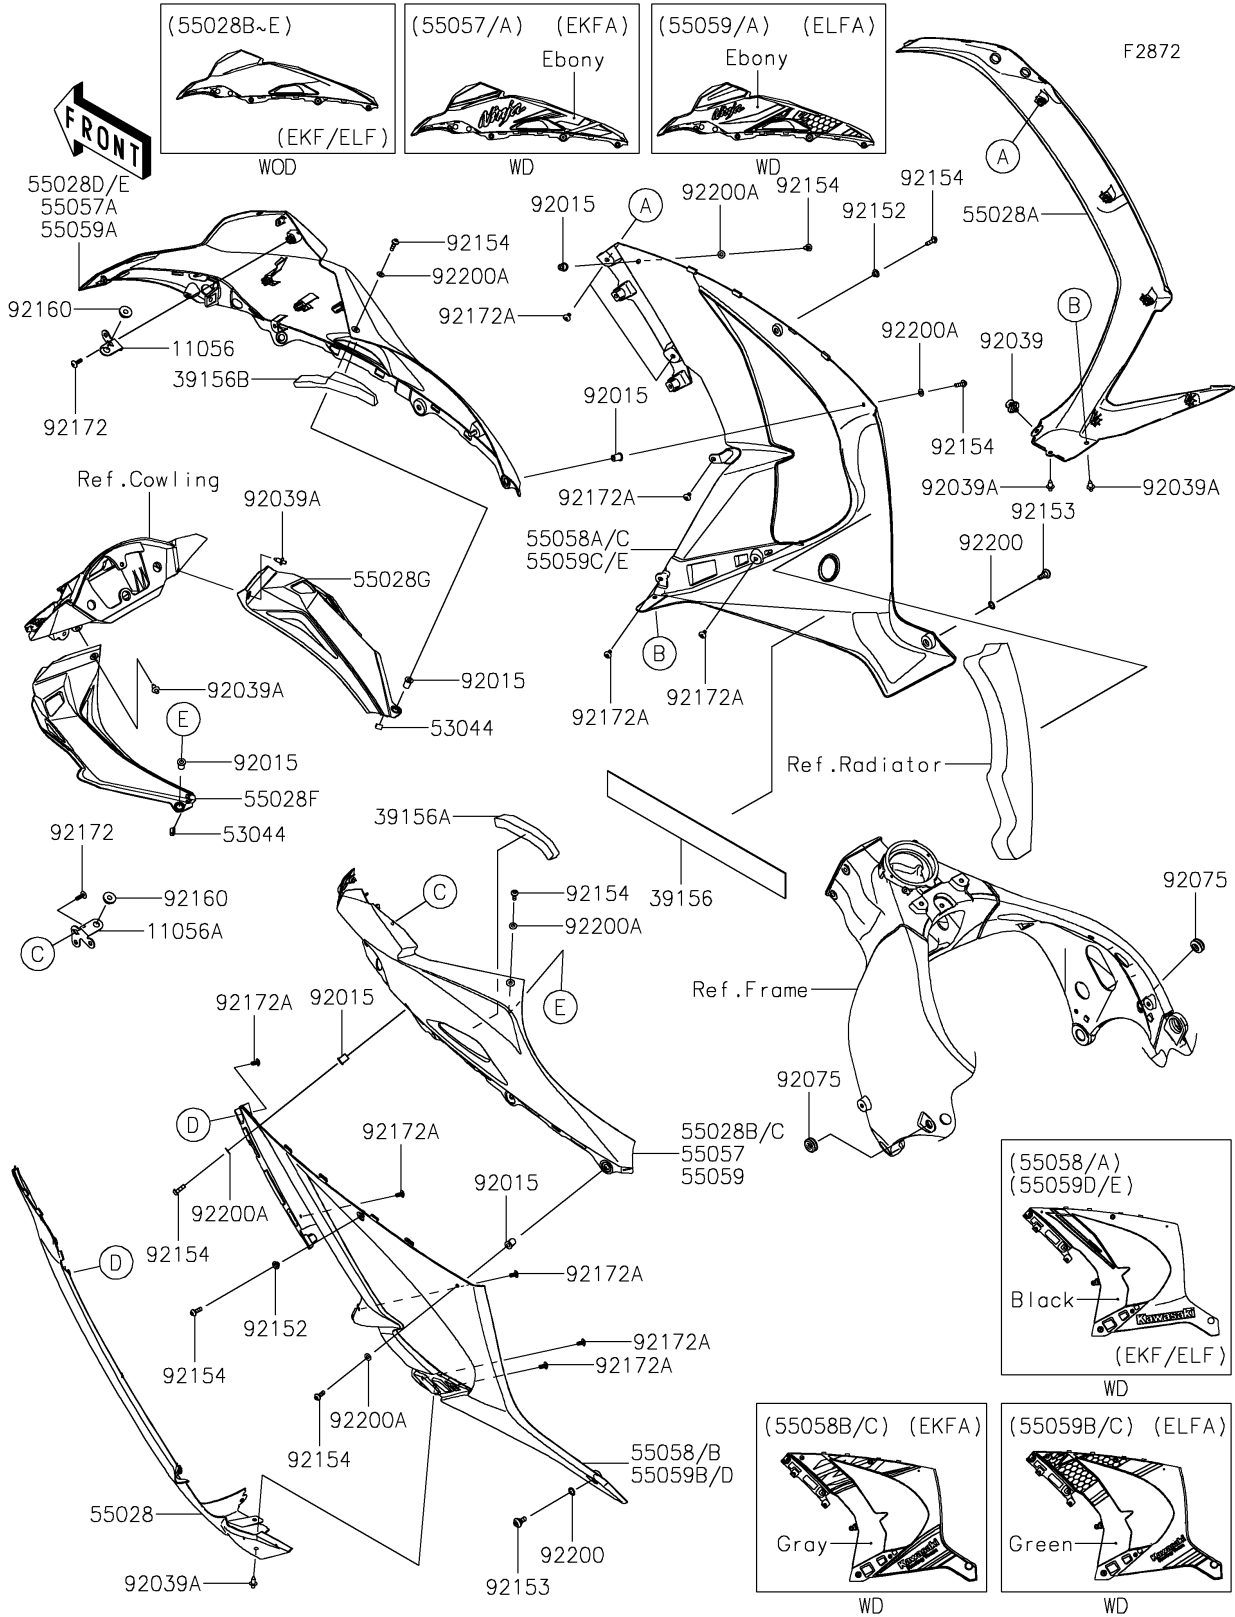

2019 NINJA® ZX™-10R ABS PARTS DIAGRAM

Cowling Lower

2019 NINJA® ZX™ -10R ABS PARTS LIST

Cowling Lowers

ITEM NAME	PART NUMBER	QUANTITY
BRACKET,INNER COWL.,RH (Ref # 11056)	11056-7813	1
BRACKET,INNER COWL.,LH (Ref # 11056A)	11056-7814	1
PAD,49X400X0.3 (Ref # 39156)	39156-0753	1
PAD,SIDE COWL.,UPP,LH (Ref # 39156A)	39156-1972	1
PAD,SIDE COWL.,UPP,RH (Ref # 39156B)	39156-1974	1
TRIM (Ref # 53044)	53044-0552	2
COWLING,SIDE,FR,LH,F.BLACK (Ref # 55028)	55028-0336-6Z	1
COWLING,SIDE,FR,RH,F.BLACK (Ref # 55028A)	55028-0337-6Z	1
COWLING,SIDE,UPP,LH,P.S.GRAY (Ref # 55028B)	55028-0574-36S	1
COWLING,SIDE,UPP,RH,P.S.GRAY (Ref # 55028D)	55028-0575-36S	1
COWLING,INNER,LH,F.BLACK (Ref # 55028F)	55028-0576-6Z	1
COWLING,INNER,RH,F.BLACK (Ref # 55028G)	55028-0577-6Z	1
COWLING,SIDE,LH,M.F.S.BLACK (Ref # 55058)	55058-5304-739	1
COWLING,SIDE,RH,M.F.S.BLACK (Ref # 55058A)	55058-5305-739	1
NUT,WELL,5MM (Ref # 92015)	92015-1757	6
RIVET,HOLE 8MM (Ref # 92039)	92039-0014	1
RIVET (Ref # 92039A)	92039-0068	5
DAMPER (Ref # 92075)	92075-1067	2
COLLAR,5.3X7.3X5.3 (Ref # 92152)	92152-2190	2
BOLT,SOCKET,6MM (Ref # 92153)	92153-0489	2
BOLT,SOCKET,5X16 (Ref # 92154)	92154-0209	8
DAMPER (Ref # 92160)	92160-1613	2
SCREW,TAPPING,5X16 (Ref # 92172)	92172-0175	2
SCREW,TAPPING,5X10 (Ref # 92172A)	92172-0335	10
WASHER,10.4X15.9X0.5 (Ref # 92200)	92200-0157	2
WASHER,5.2X10X1.0 (Ref # 92200A)	92200-1820	6