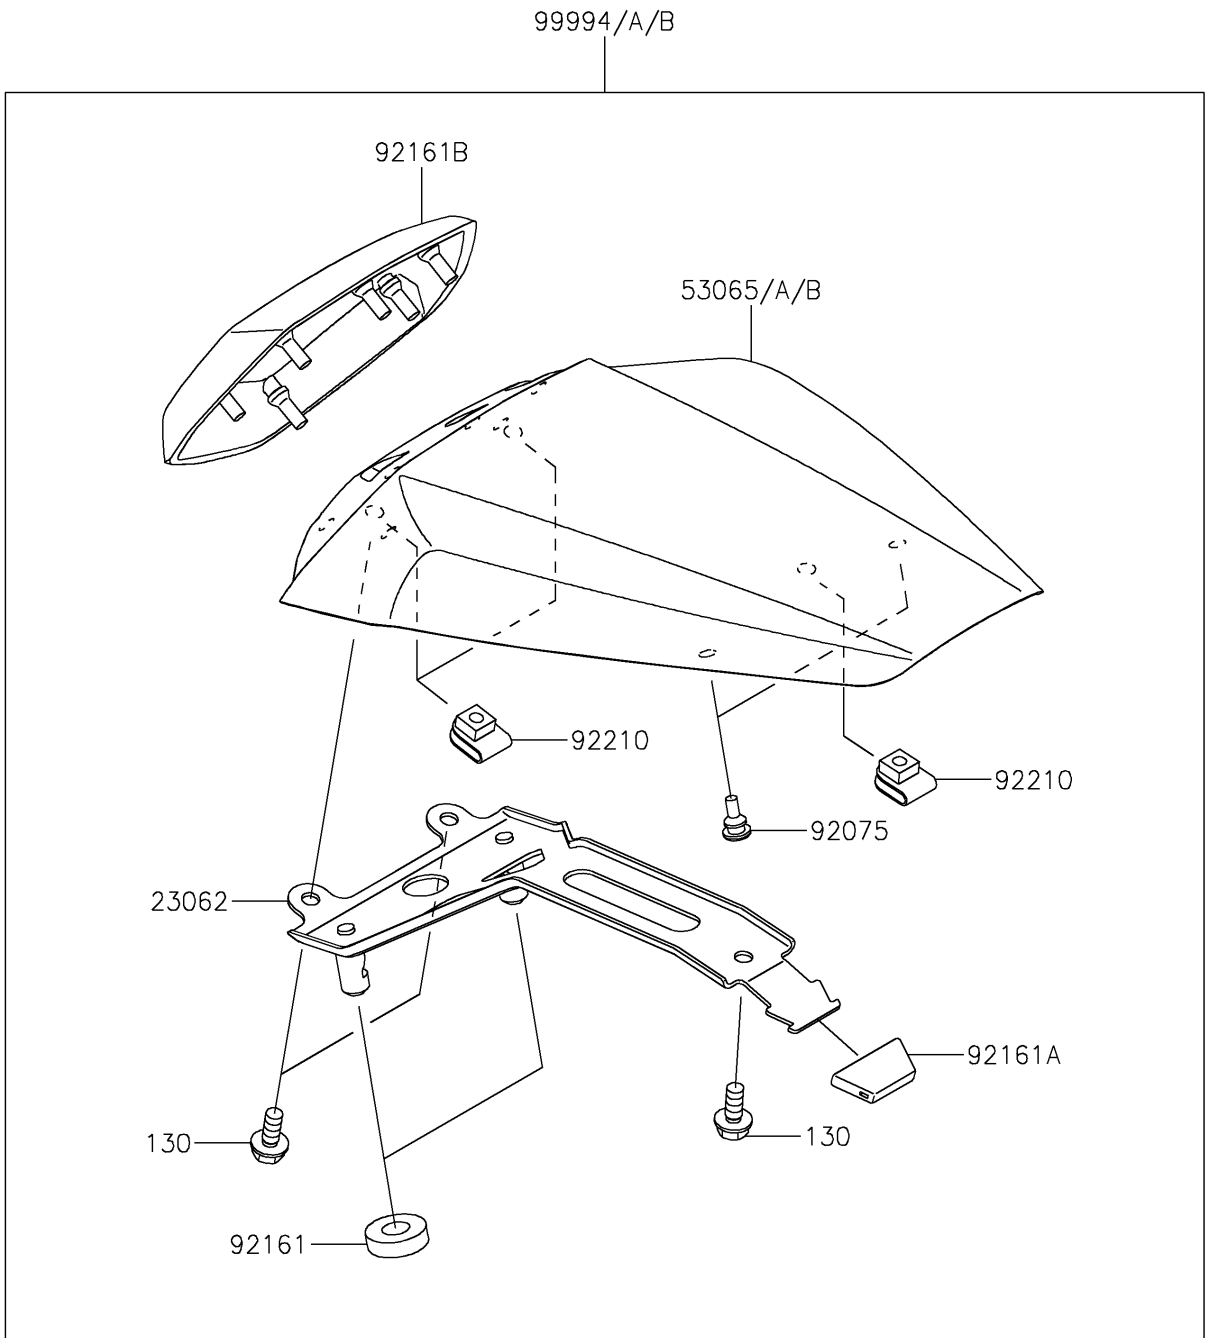

2019 NINJA® ZX™-10R ABS PARTS DIAGRAM

Accessory(Single Seat Cover)

F2910

2019 NINJA® ZX™-10R ABS PARTS LIST

Accessory(Single Seat Cover)

ITEM NAME	PART NUMBER	QUANTITY
BOLT-FLANGED,6X14 (Ref # 130)	130BA0614	3
BRACKET-COMP (Ref # 23062)	23062-0861	1
COVER SEAT,P.S.GRAY (Ref # 53065)	53065-0038-36S	1
DAMPER,6X10X15 (Ref # 92075)	92075-1808	2
DAMPER (Ref # 92161)	92161-0174	2
DAMPER (Ref # 92161A)	92161-0629	1
DAMPER,SEAT PAD (Ref # 92161B)	92161-1812	1
NUT,6MM (Ref # 92210)	92210-0277	3
KIT,SINGLE SEAT COVER,P.S.GRAY (Ref # 99994)	99994-0667-36S	1