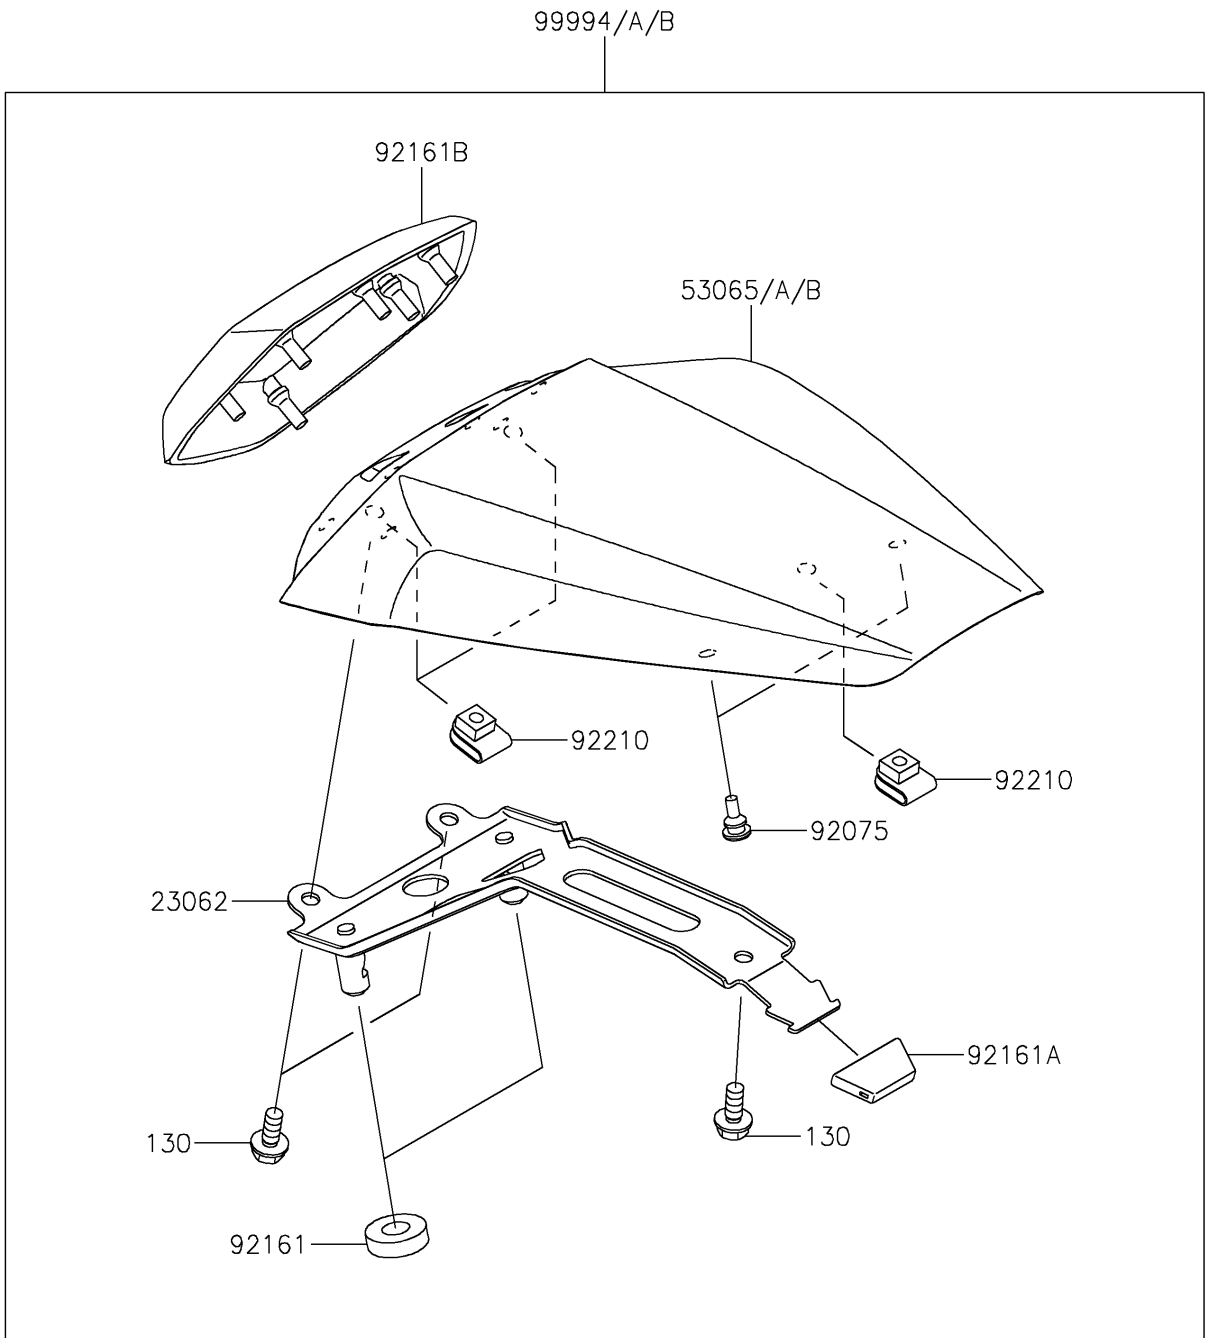

2020 NINJA® ZX™ -10R ABS KRT EDITION PARTS DIAGRAM

Accessory(Single Seat Cover)

F2910

2020 NINJA® ZX™ -10R ABS KRT EDITION PARTS LIST

Accessory(Single Seat Cover)

ITEM NAME	PART NUMBER	QUANTITY
BOLT-FLANGED,6X14 (Ref # 130)	130BA0614	3
BRACKET-COMP (Ref # 23062)	23062-0861	1
COVER SEAT,L.GREEN (Ref # 53065B)	53065-0038-777	1
DAMPER,6X10X15 (Ref # 92075)	92075-1808	2
DAMPER (Ref # 92161)	92161-0174	2
DAMPER (Ref # 92161A)	92161-0629	1
DAMPER,SEAT PAD (Ref # 92161B)	92161-1812	1
NUT,6MM (Ref # 92210)	92210-0277	3
KIT,SINGLE SEAT COVER,L.GREEN (Ref # 99994B)	99994-0667-777	1