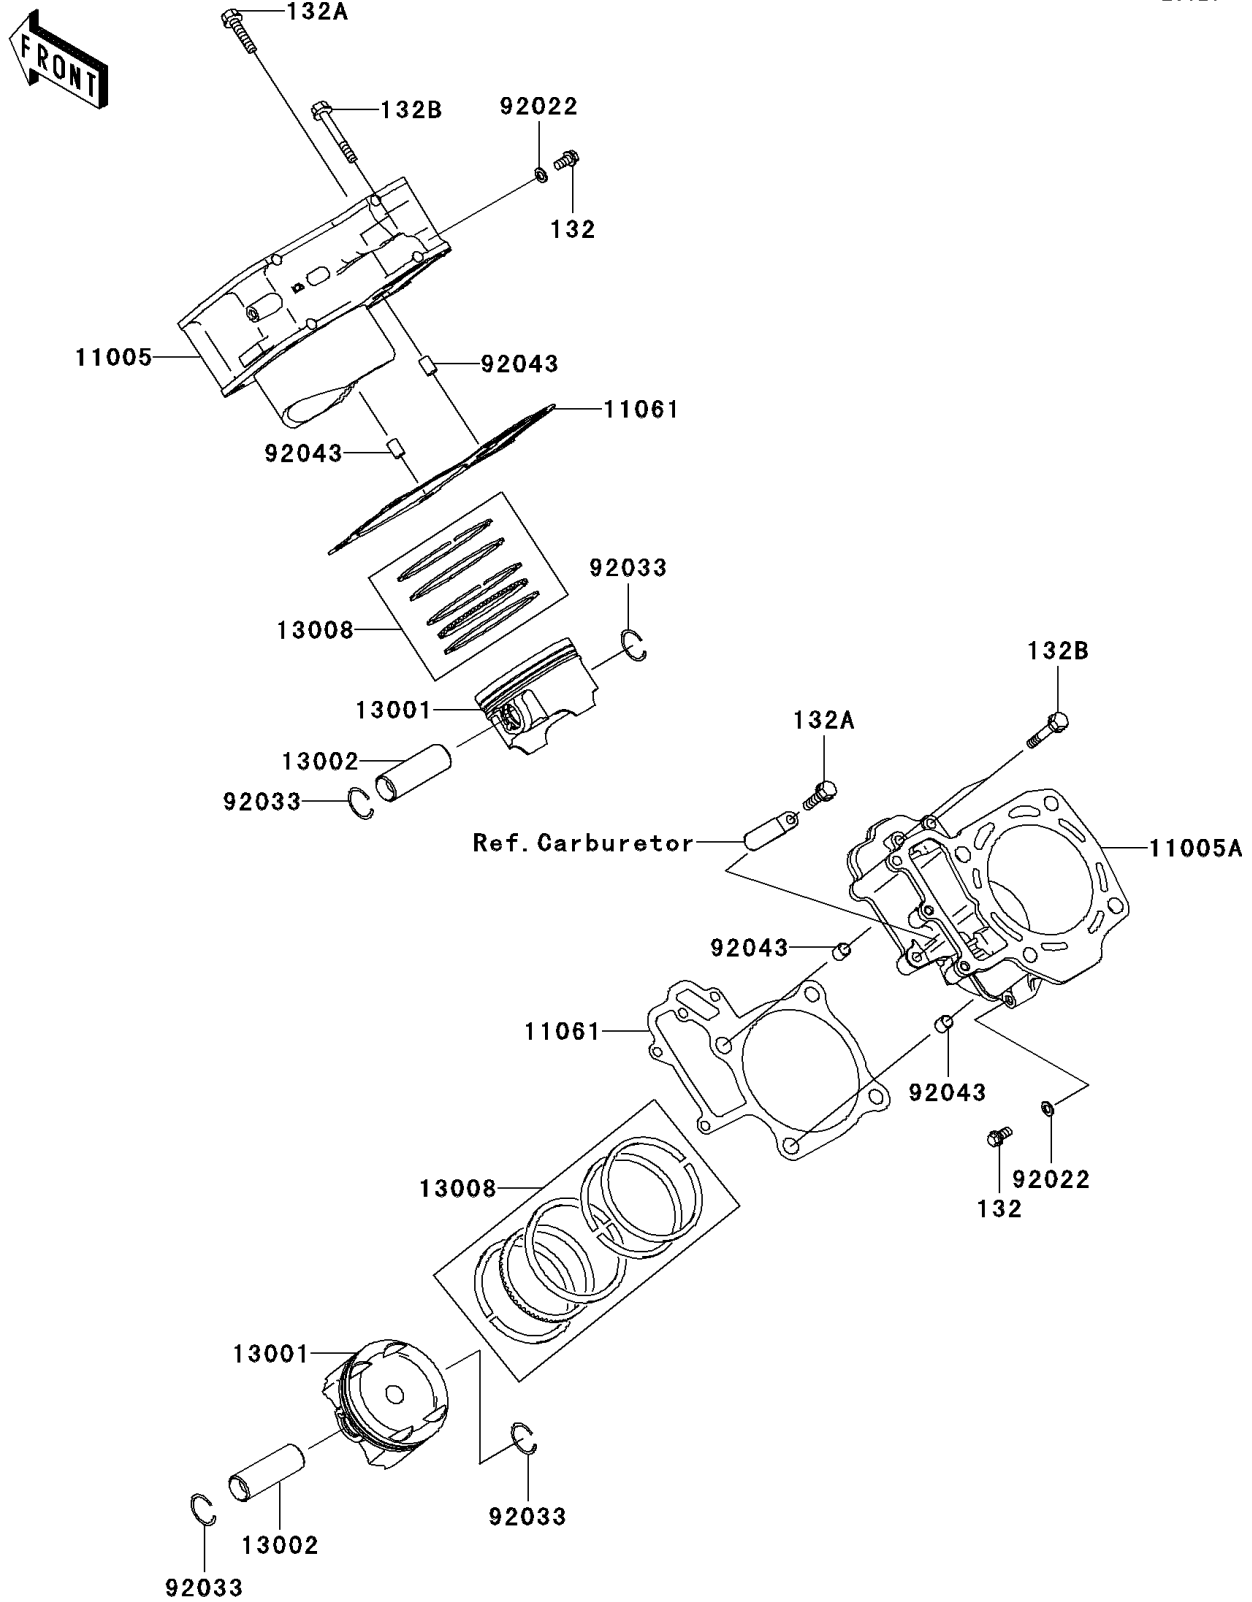

2007 Brute Force 750 4x4i PARTS DIAGRAM

Cylinder/Piston(s)

E1120

2007 Brute Force 750 4x4i PARTS LIST

Cylinder/Piston(s)

ITEM NAME	PART NUMBER	QUANTITY
BOLT-FLANGED-SMALL,6X12 (Ref # 132)	132Y0612	2
BOLT-FLANGED-SMALL,6X30 (Ref # 132A)	132Y0630	2
BOLT-FLANGED-SMALL,6X40 (Ref # 132B)	132Y0640	4
CYLINDER-ENGINE,FR (Ref # 11005)	11005-0022	1
CYLINDER-ENGINE,RR (Ref # 11005A)	11005-0023	1
GASKET,CYLINDER BASE (Ref # 11061)	11061-0063	2
PISTON-ENGINE (Ref # 13001)	13001-0021	2
PIN-PISTON (Ref # 13002)	13002-1060	2
RING-SET-PISTON (Ref # 13008)	13008-0008	2
WASHER,6.2X11X1 (Ref # 92022)	92022-304	2
RING-SNAP (Ref # 92033)	92033-1207	4
PIN,10.1X12X14 (Ref # 92043)	92043-4009	4