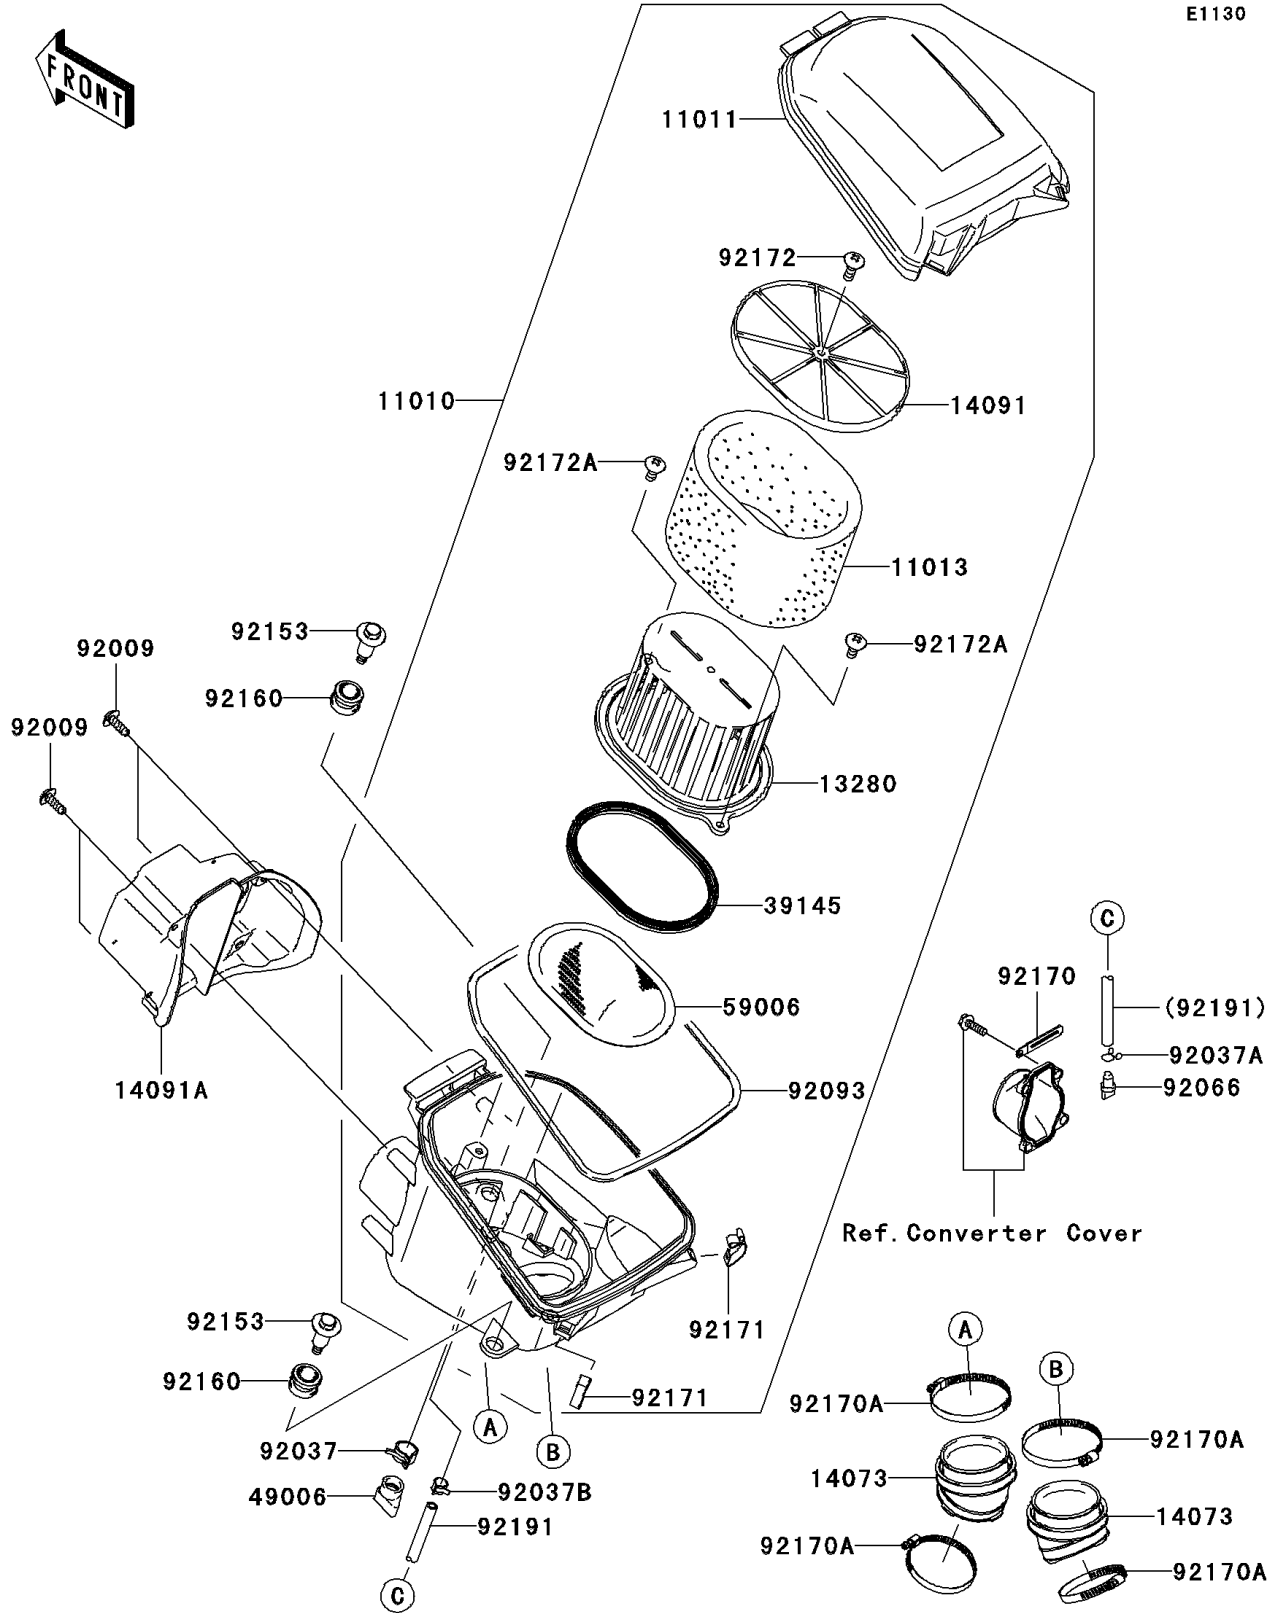

# 2006 Brute Force 750 4x4i PARTS DIAGRAM

Air Cleaner

E1130

## 2006 Brute Force 750 4x4i PARTS LIST

### Air Cleaner

ITEM NAME	PART NUMBER	QUANTITY
FILTER-ASSY-AIR,F.BLACK (Ref # 11010)	11010-0023-6Z	1
CASE-AIR FILTER,UPP,F.BLACK (Ref # 11011)	11011-0017-6Z	1
ELEMENT-AIR FILTER (Ref # 11013)	11013-0007	1
HOLDER (Ref # 13280)	13280-0048	1
DUCT,JOINT (Ref # 14073)	14073-0030	2
COVER,ELEMENT (Ref # 14091)	14091-0163	1
COVER,FR (Ref # 14091A)	14091-0164	1
TRIM-SEAL (Ref # 39145)	39145-0001	1
BOOT (Ref # 49006)	49006-1292	1
ARRESTER-FLAME (Ref # 59006)	59006-0002	1
SCREW,TAPPING (Ref # 92009)	92009-1113	4
CLAMP,HOSE CLIP (Ref # 92037)	92037-1460	1
CLAMP,TUBE (Ref # 92037A)	92037-147	1
CLAMP,TUBE (Ref # 92037B)	92037-1505	1
PLUG,DRAIN (Ref # 92066)	92066-1211	1
SEAL (Ref # 92093)	92093-0017	1
BOLT,FLANGED,6X28.7 (Ref # 92153)	92153-1052	2
DAMPER (Ref # 92160)	92160-1594	2
CLAMP (Ref # 92170)	92170-1514	1
CLAMP (Ref # 92170A)	92170-1763	4
CLAMP (Ref # 92171)	92171-0225	2
SCREW,6X18 (Ref # 92172)	92172-0130	1
SCREW,6X14 (Ref # 92172A)	92172-0131	2
TUBE,7X11X470 (Ref # 92191)	92191-1531	1