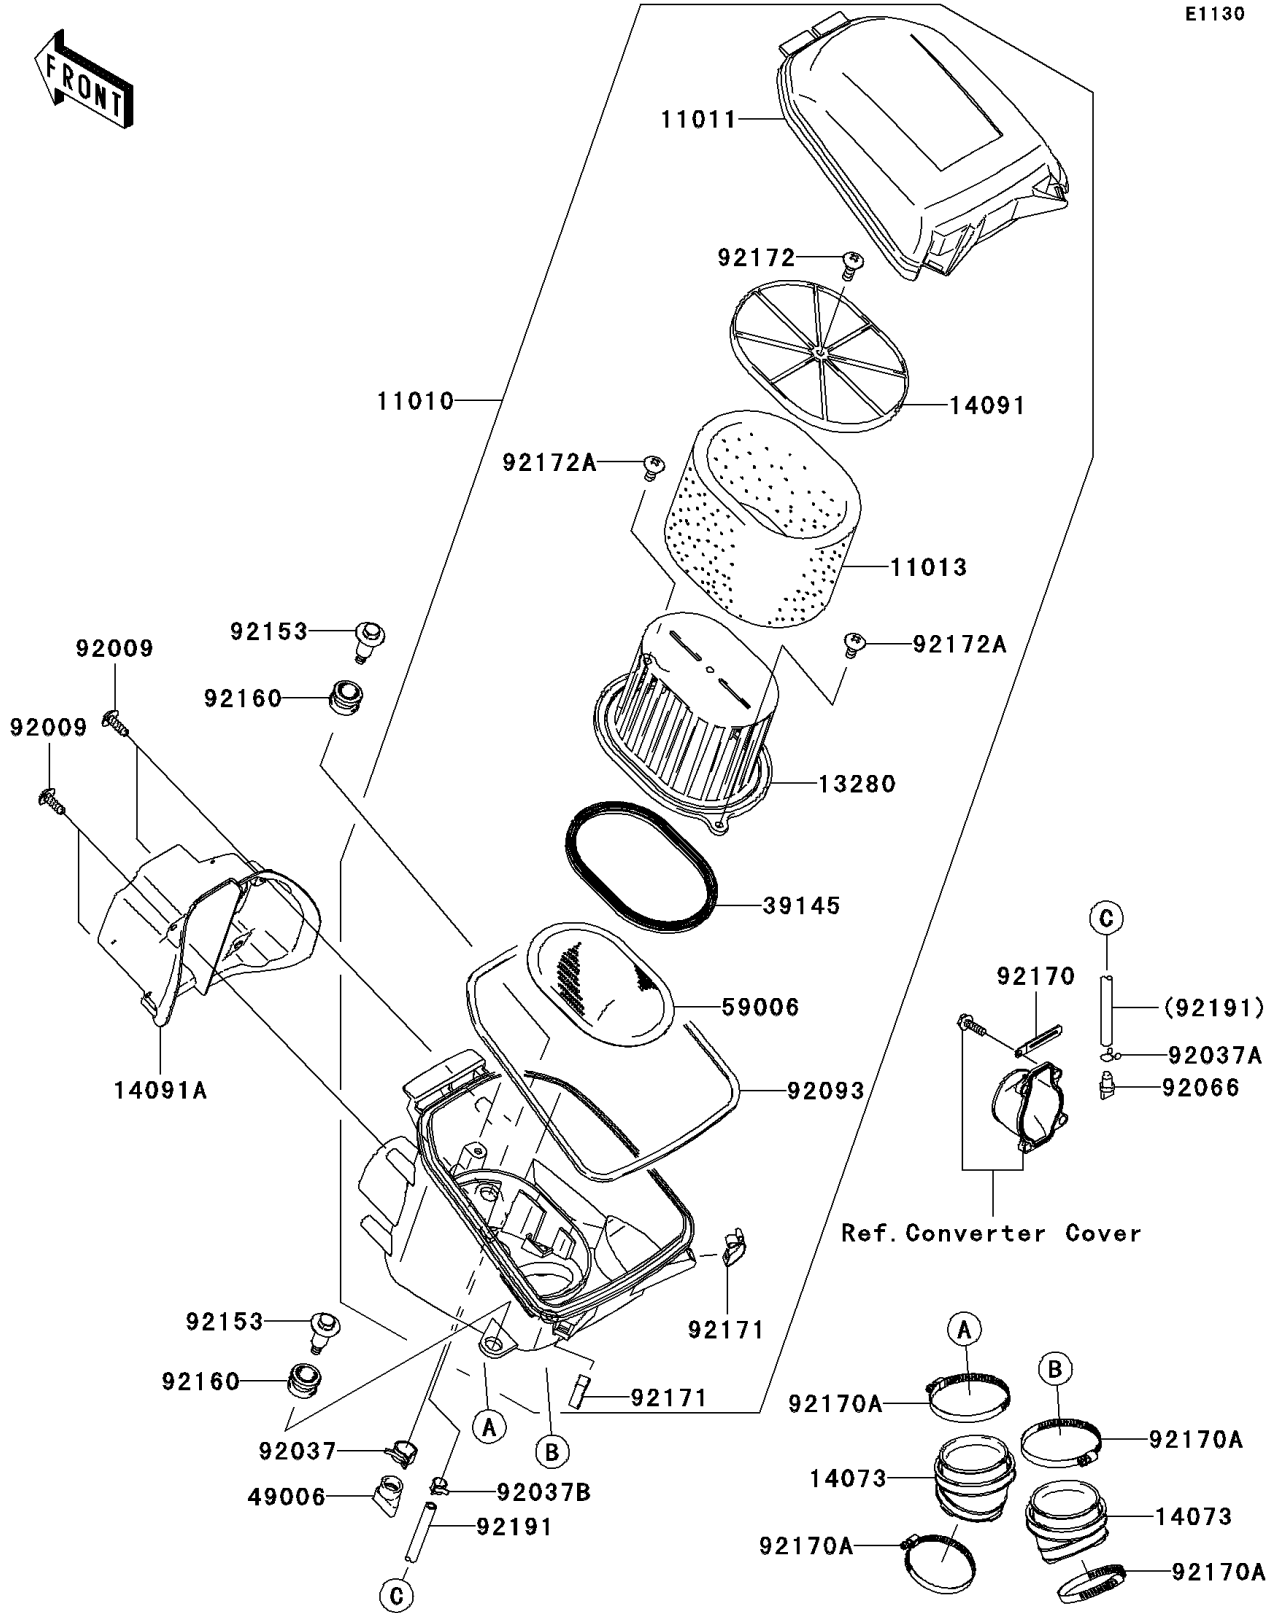

# 2007 Brute Force 750 4x4i PARTS DIAGRAM

Air Cleaner

E1130

## 2007 Brute Force 750 4x4i PARTS LIST

### Air Cleaner

ITEM NAME	PART NUMBER	QUANTITY
FILTER-ASSY-AIR,F.BLACK (Ref # 11010)	11010-0023-6Z	1
CASE-AIR FILTER,UPP,F.BLACK (Ref # 11011)	11011-0017-6Z	1
ELEMENT-AIR FILTER (Ref # 11013)	11013-0007	1
HOLDER (Ref # 13280)	13280-0048	1
DUCT,JOINT (Ref # 14073)	14073-0030	2
COVER,ELEMENT (Ref # 14091)	14091-0163	1
COVER,FR (Ref # 14091A)	14091-0164	1
TRIM-SEAL (Ref # 39145)	39145-0001	1
BOOT (Ref # 49006)	49006-1292	1
ARRESTER-FLAME (Ref # 59006)	59006-0002	1
SCREW,TAPPING (Ref # 92009)	92009-1113	4
CLAMP,HOSE CLIP (Ref # 92037)	92037-1460	1
CLAMP,TUBE (Ref # 92037A)	92037-147	1
CLAMP,TUBE (Ref # 92037B)	92037-1505	1
PLUG,DRAIN (Ref # 92066)	92066-1211	1
SEAL (Ref # 92093)	92093-0017	1
BOLT,FLANGED,6X28.7 (Ref # 92153)	92153-1052	2
DAMPER (Ref # 92160)	92160-1594	2
CLAMP (Ref # 92170)	92170-1514	1
CLAMP (Ref # 92170A)	92170-1763	4
CLAMP (Ref # 92171)	92171-0225	2
SCREW,6X18 (Ref # 92172)	92172-0130	1
SCREW,6X14 (Ref # 92172A)	92172-0131	2
TUBE,7X11X470 (Ref # 92191)	92191-1531	1