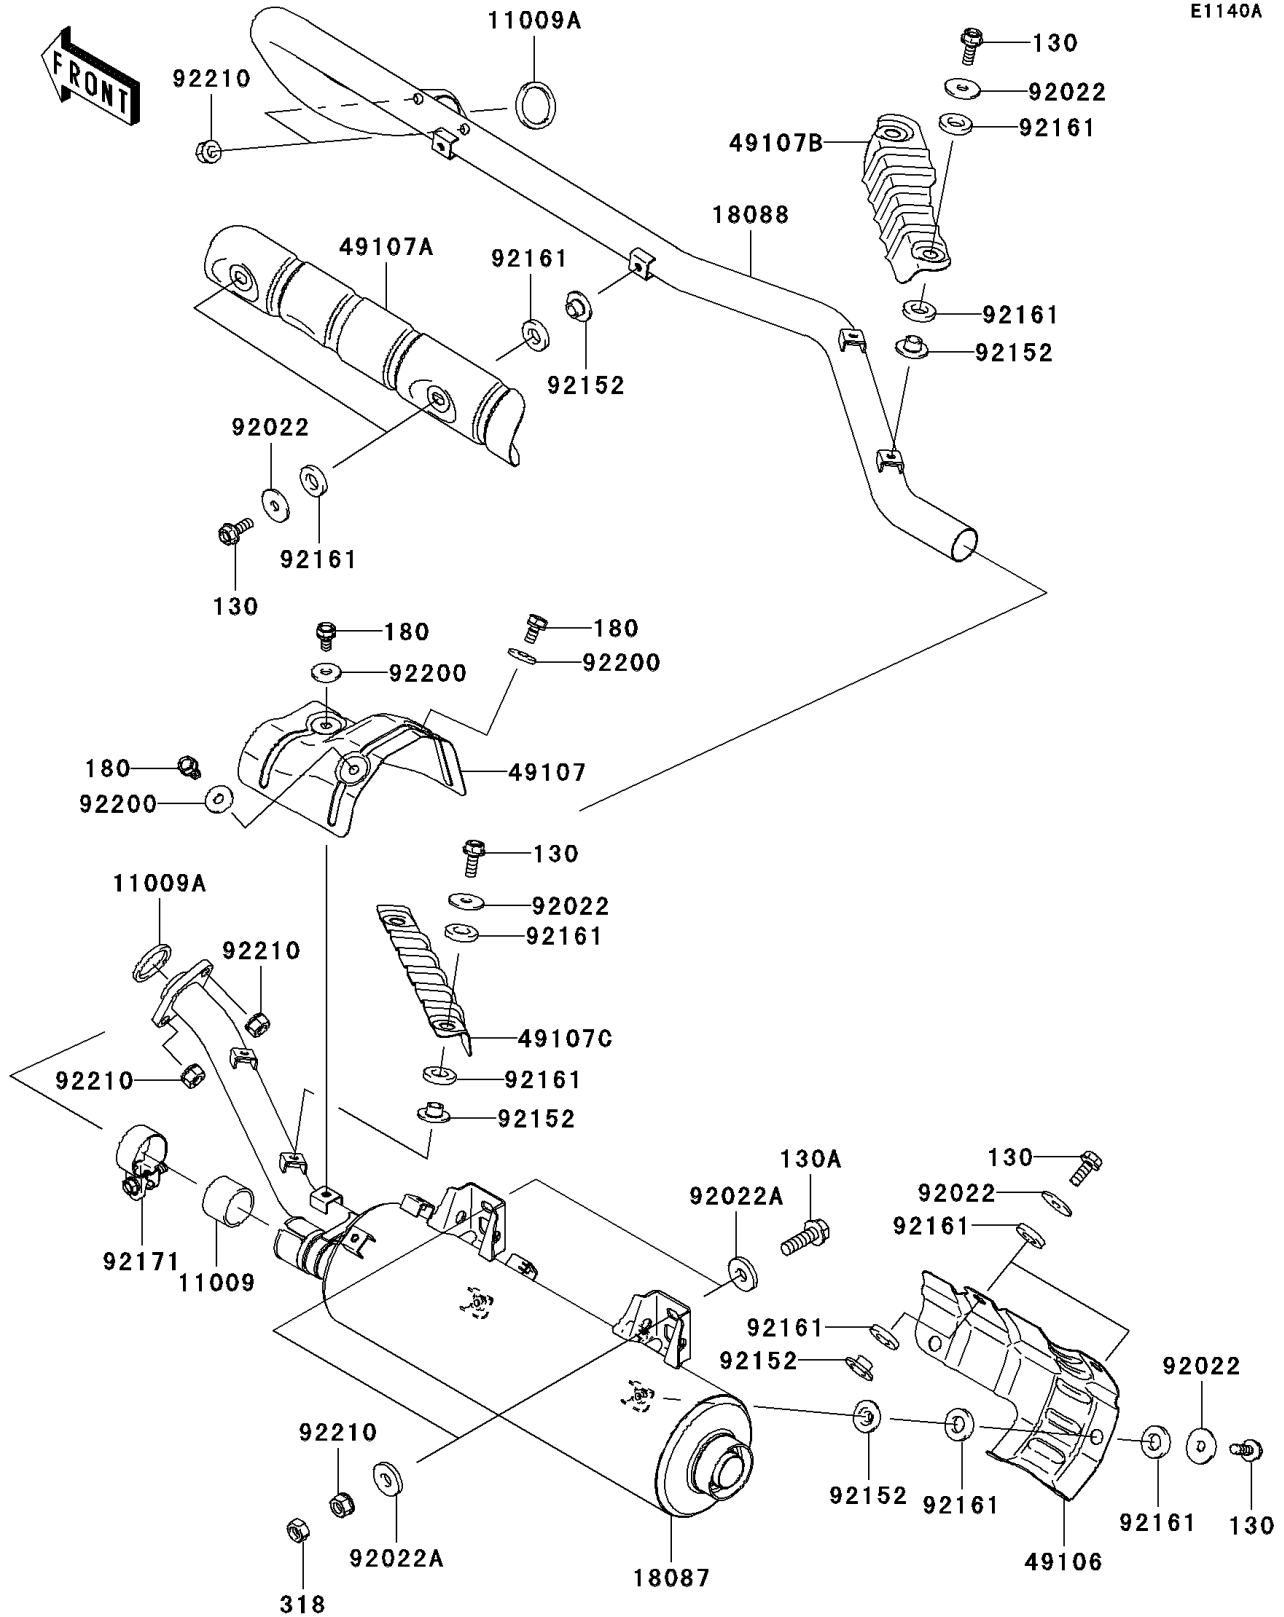

# 2007 Brute Force 750 4x4i PARTS DIAGRAM

Muffler(s)(JKAVFDB1 6B503807-)

E1140A

## 2007 Brute Force 750 4x4i PARTS LIST

Muffler(s)(JKAVFDB1 6B503807-)

ITEM NAME	PART NUMBER	QUANTITY
BOLT-FLANGED,6X16 (Ref # 130)	130Y0616	10
BOLT-FLANGED,8X25 (Ref # 130A)	130Z0825	2
BOLT-UPSET-WS,6X12 (Ref # 180)	180Y0612	3
NUT-HEX-SMALL,8MM (Ref # 318)	318G0800	2
GASKET,MUFFLER CONNECTING (Ref # 11009)	11009-1865	1
GASKET,EXHAUST HOLDER (Ref # 11009A)	11009-1894	2
MUFFLER (Ref # 18087)	18087-0098	1
PIPE-EXHAUST (Ref # 18088)	18088-0146	1
COVER-MUFFLER (Ref # 49106)	49106-0048	1
COVER-EXHAUST PIPE,RR (Ref # 49107)	49107-0050	1
COVER-EXHAUST PIPE,FR (Ref # 49107A)	49107-0065	1
COVER-EXHAUST PIPE,MIDDLE LH (Ref # 49107B)	49107-0066	1
COVER-EXHAUST PIPE,MIDDLE RH (Ref # 49107C)	49107-0067	1
WASHER,6.5X22X1.6 (Ref # 92022)	92022-237	10
WASHER,8.5X22X3.2 (Ref # 92022A)	92022-276	4
COLLAR (Ref # 92152)	92152-0423	10
DAMPER (Ref # 92161)	92161-0319	20
CLAMP (Ref # 92171)	92171-1330	1
WASHER,6.5X18X2.0 (Ref # 92200)	92200-2035	3
NUT,8MM (Ref # 92210)	92210-1242	6