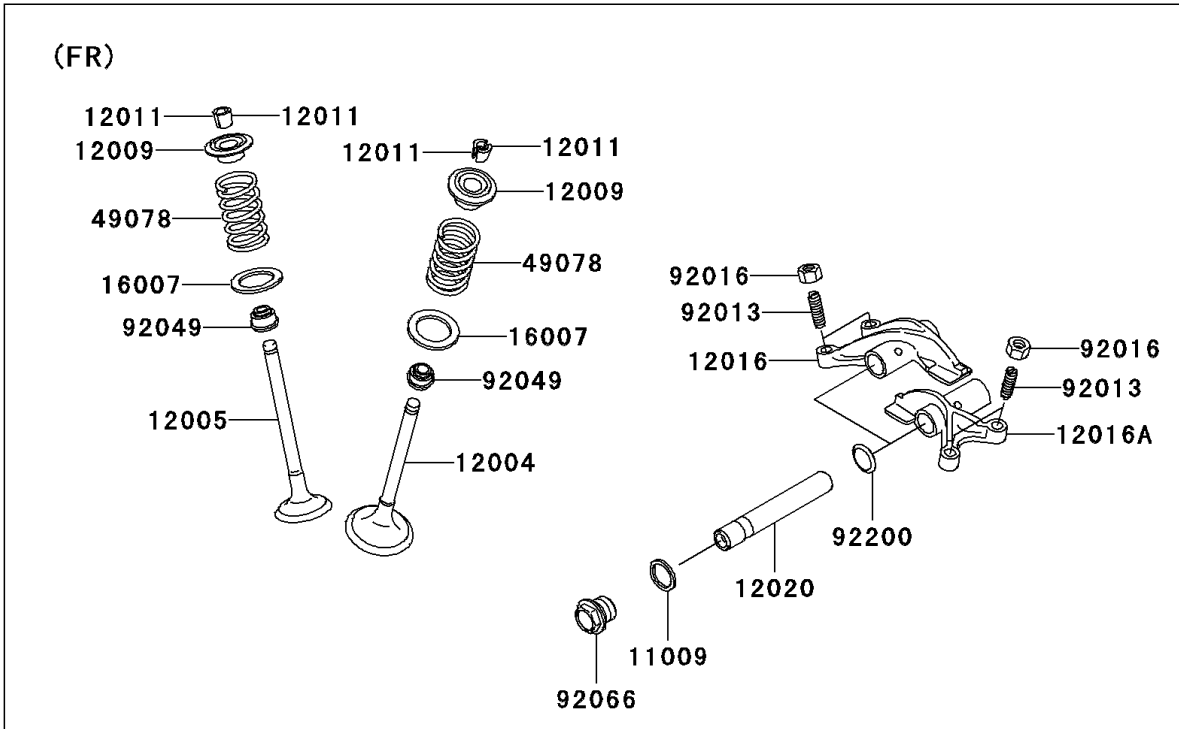

2006 Brute Force 750 4x4i PARTS DIAGRAM

Valve(s)

E1210

2006 Brute Force 750 4x4i PARTS LIST

Valve(s)

ITEM NAME	PART NUMBER	QUANTITY
GASKET,14X18X1.5 (Ref # 11009)	11009-1430	4
VALVE-INTAKE (Ref # 12004)	12004-0007	4
VALVE-EXHAUST (Ref # 12005)	12005-0040	4
RETAINER-VALVE SPRING (Ref # 12009)	12009-1056	8
COLLET (Ref # 12011)	12011-1051	16
ARM-ROCKER,EXHAUST (Ref # 12016)	12016-1128	2
ARM-ROCKER,INTAKE (Ref # 12016A)	12016-1129	2
SHAFT-ROCKER (Ref # 12020)	12020-0004	4
SEAT-SPRING,17.5X23.8X0.5 (Ref # 16007)	16007-1178	8
SPRING-ENGINE VALVE (Ref # 49078)	49078-0014	8
SCREW,6MM (Ref # 92013)	92013-009	8
NUT,6MM (Ref # 92016)	92016-061	8
SEAL-OIL,VSB58.558 (Ref # 92049)	92049-1218	8
PLUG,DRAIN (Ref # 92066)	92066-2196	4
WASHER,13X17X0.3 (Ref # 92200)	92200-1508	4