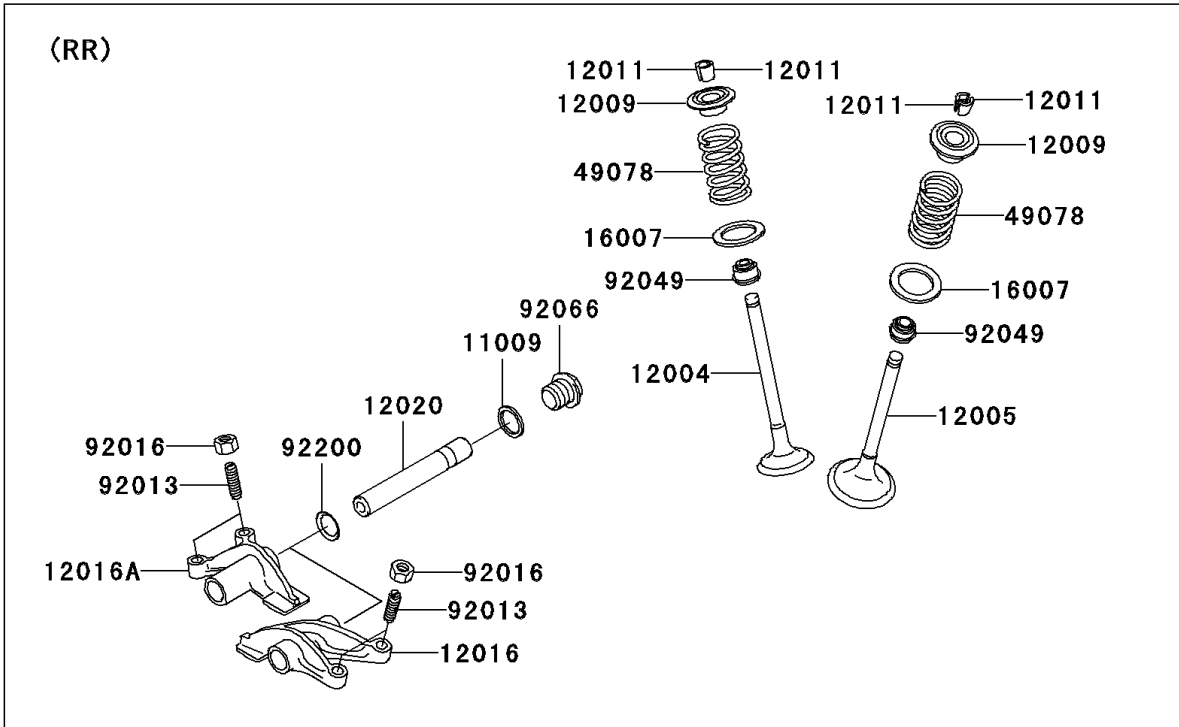

2006 Brute Force 750 4x4i PARTS DIAGRAM

Valve(s)

E1210

2006 Brute Force 750 4x4i PARTS LIST

Valve(s)

ITEM NAME	PART NUMBER	QUANTITY
GASKET,14X18X1.5 (Ref # 11009)	11009-1430	4
VALVE-INTAKE (Ref # 12004)	12004-0007	4
VALVE-EXHAUST (Ref # 12005)	12005-0040	4
RETAINER-VALVE SPRING (Ref # 12009)	12009-1056	8
COLLET (Ref # 12011)	12011-1051	16
ARM-ROCKER,EXHAUST (Ref # 12016)	12016-1128	2
ARM-ROCKER,INTAKE (Ref # 12016A)	12016-1129	2
SHAFT-ROCKER (Ref # 12020)	12020-0004	4
SEAT-SPRING,17.5X23.8X0.5 (Ref # 16007)	16007-1178	8
SPRING-ENGINE VALVE (Ref # 49078)	49078-0014	8
SCREW,6MM (Ref # 92013)	92013-009	8
NUT,6MM (Ref # 92016)	92016-061	8
SEAL-OIL,VSB58.558 (Ref # 92049)	92049-1218	8
PLUG,DRAIN (Ref # 92066)	92066-2196	4
WASHER,13X17X0.3 (Ref # 92200)	92200-1508	4