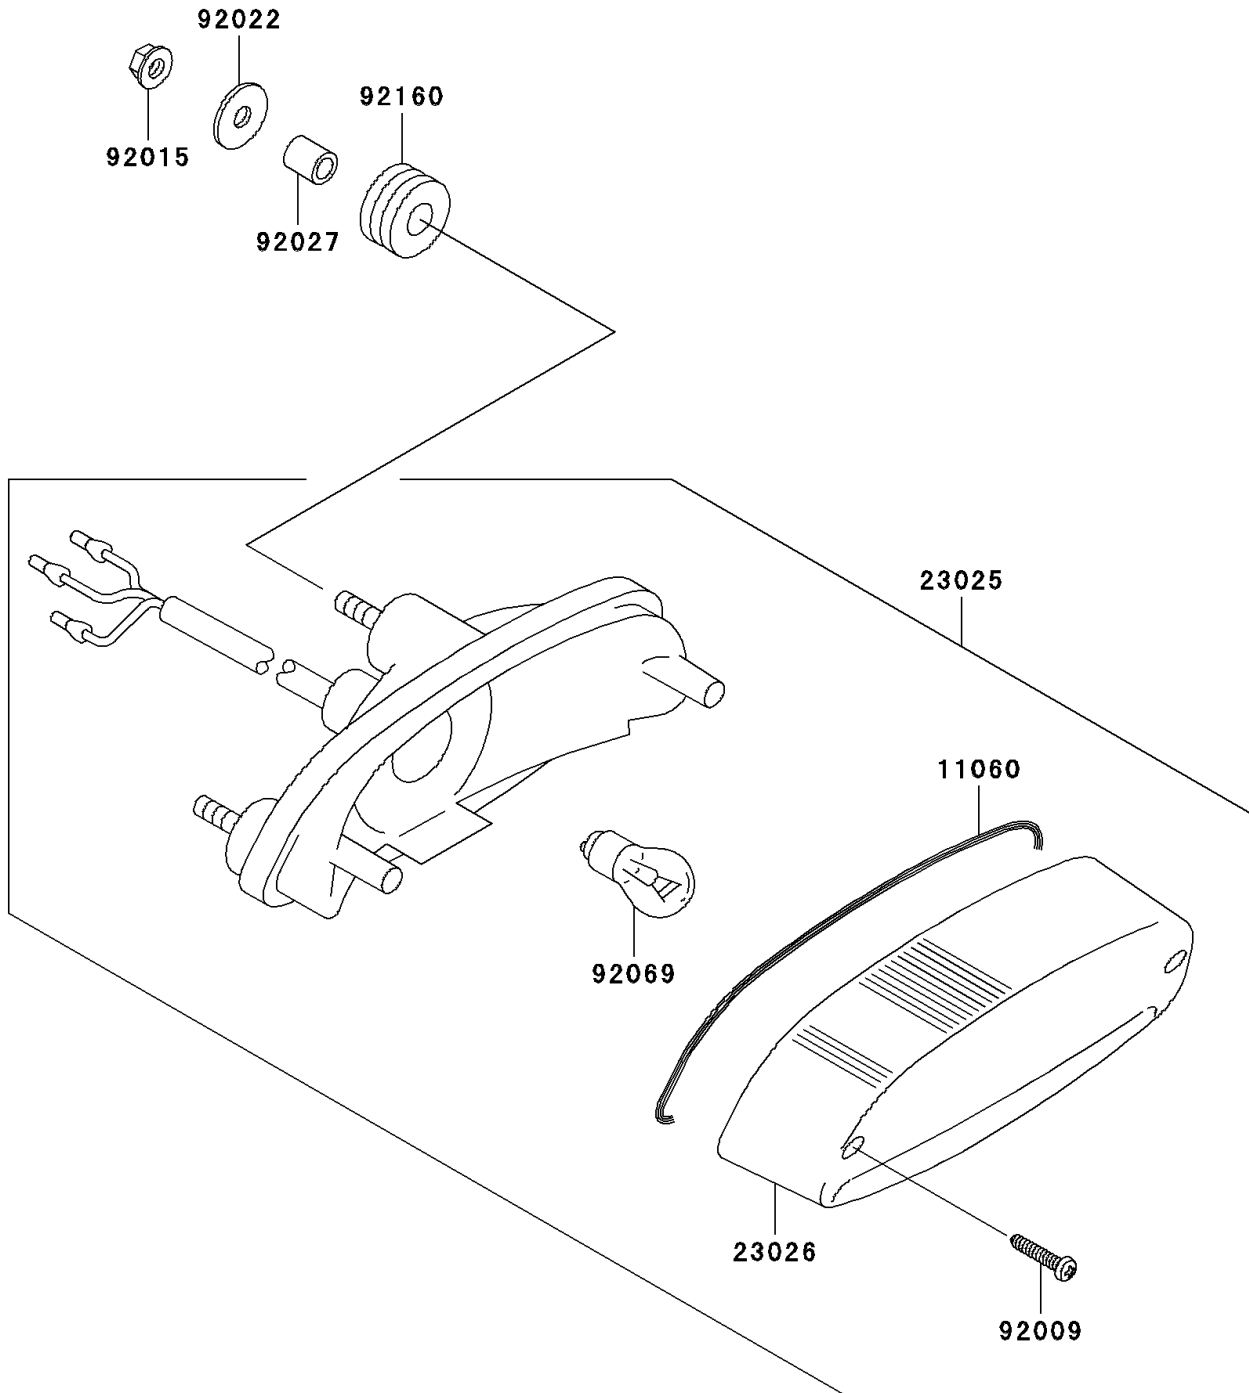

# 2006 Vulcan 500 LTD PARTS DIAGRAM

Taillight(s)

F2720

## 2006 Vulcan 500 LTD PARTS LIST

### Taillight(s)

ITEM NAME	PART NUMBER	QUANTITY
GASKET,TAIL LAMP LENS (Ref # 11060)	11060-1174	1
LAMP-TAIL (Ref # 23025)	23025-1312	1
LENS,TAIL LAMP (Ref # 23026)	23026-1183	1
SCREW,TAPPING,4X20 (Ref # 92009)	92009-1378	2
NUT,FLANGED,6MM (Ref # 92015)	92015-1367	3
WASHER,6.5X20X1.6 (Ref # 92022)	92022-1557	3
COLLAR,6.8X10X12 (Ref # 92027)	92027-162	3
BULB,12V 21/5W (Ref # 92069)	92069-063	1
DAMPER (Ref # 92160)	92160-1162	3