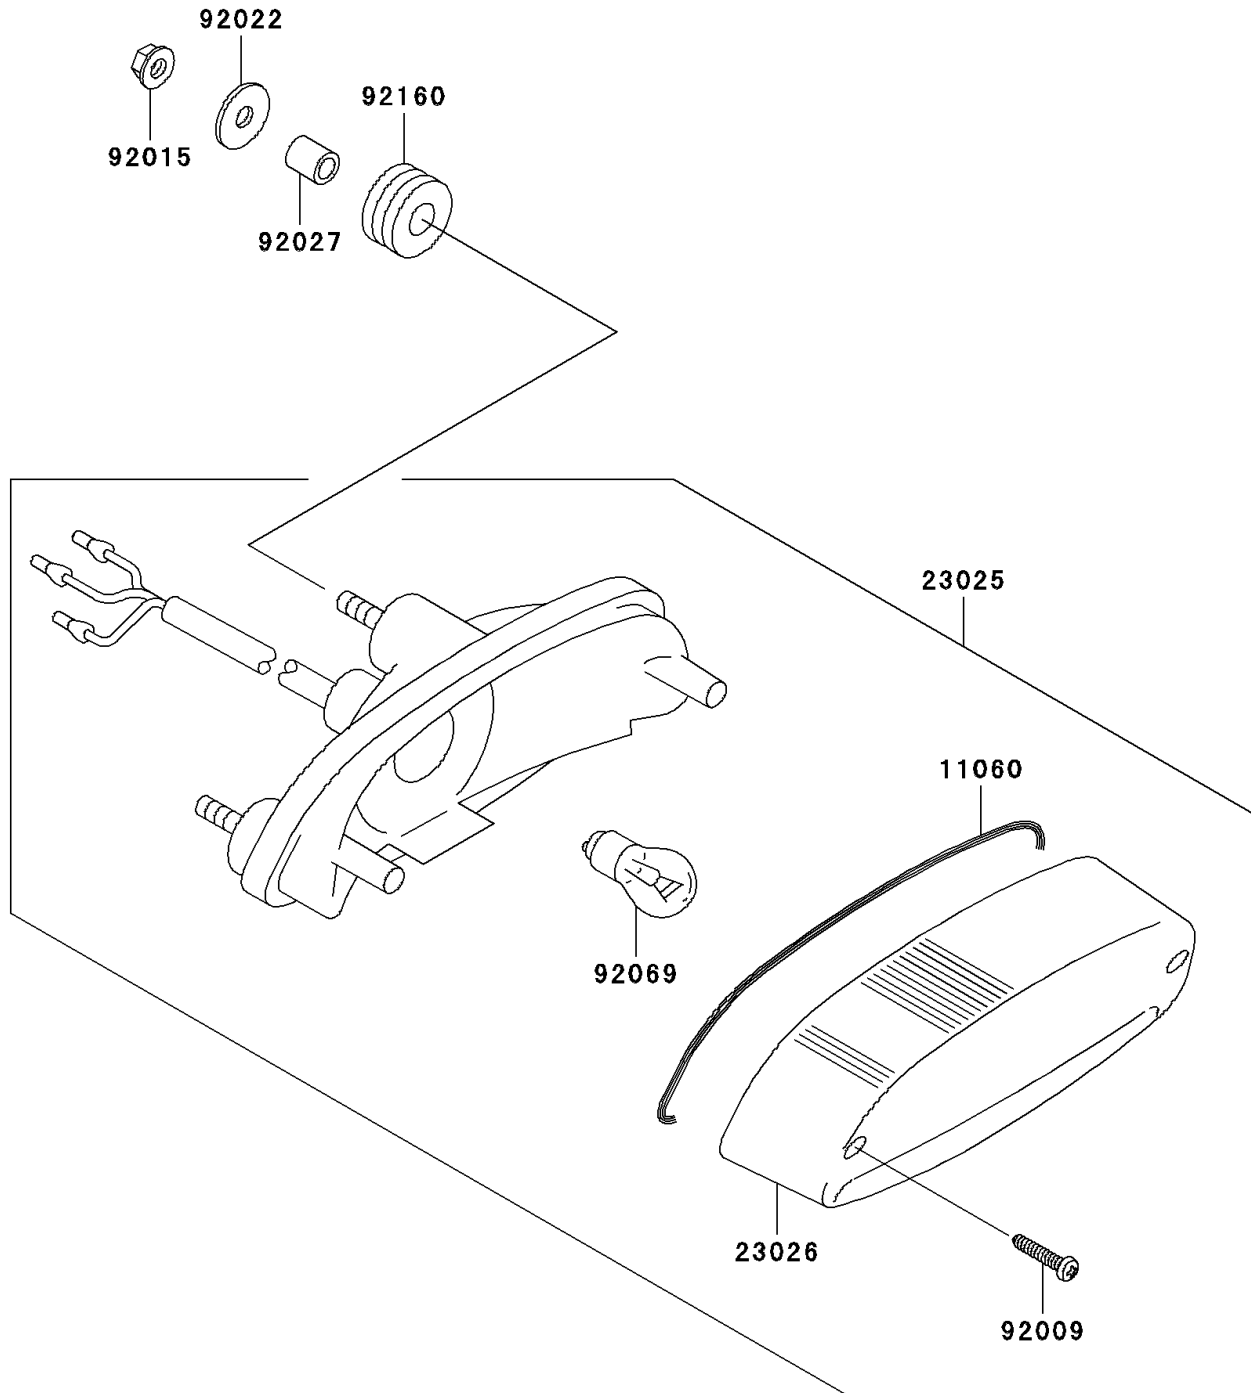

2006 Vulcan 500 LTD PARTS DIAGRAM

Taillight(s)

F2720

2006 Vulcan 500 LTD PARTS LIST

Taillight(s)

ITEM NAME	PART NUMBER	QUANTITY
GASKET, TAIL LAMP LENS (Ref # 11060)	11060-1174	1
LAMP-TAIL (Ref # 23025)	23025-1312	1
LENS, TAIL LAMP (Ref # 23026)	23026-1183	1
SCREW, TAPPING, 4X20 (Ref # 92009)	92009-1378	2
NUT, FLANGED, 6MM (Ref # 92015)	92015-1367	3
WASHER, 6.5X20X1.6 (Ref # 92022)	92022-1557	3
COLLAR, 6.8X10X12 (Ref # 92027)	92027-162	3
BULB, 12V 21/5W (Ref # 92069)	92069-063	1
DAMPER (Ref # 92160)	92160-1162	3