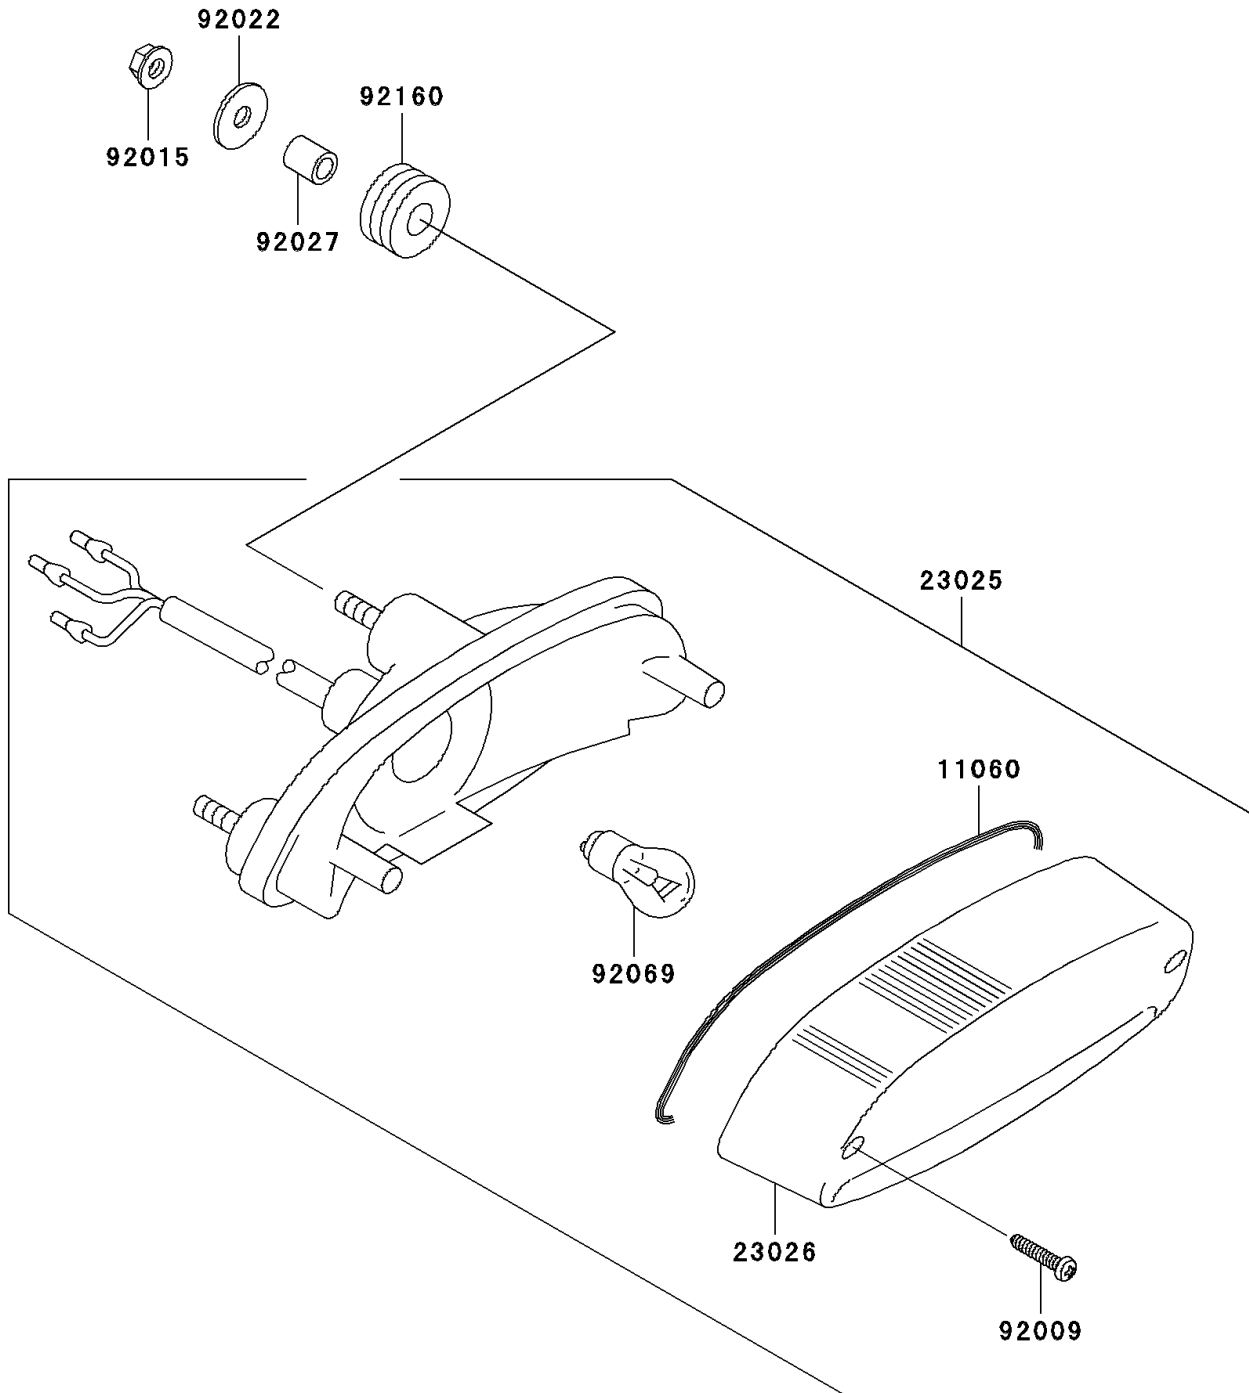

# 2007 Vulcan 500 LTD PARTS DIAGRAM

Taillight(s)

F2720

## 2007 Vulcan 500 LTD PARTS LIST

### Taillight(s)

ITEM NAME	PART NUMBER	QUANTITY
GASKET, TAIL LAMP LENS (Ref # 11060)	11060-1174	1
LAMP-TAIL (Ref # 23025)	23025-1312	1
LENS, TAIL LAMP (Ref # 23026)	23026-1183	1
SCREW, TAPPING, 4X20 (Ref # 92009)	92009-1378	2
NUT, FLANGED, 6MM (Ref # 92015)	92015-1367	3
WASHER, 6.5X20X1.6 (Ref # 92022)	92022-1557	3
COLLAR, 6.8X10X12 (Ref # 92027)	92027-162	3
BULB, 12V 21/5W (Ref # 92069)	92069-063	1
DAMPER (Ref # 92160)	92160-1162	3