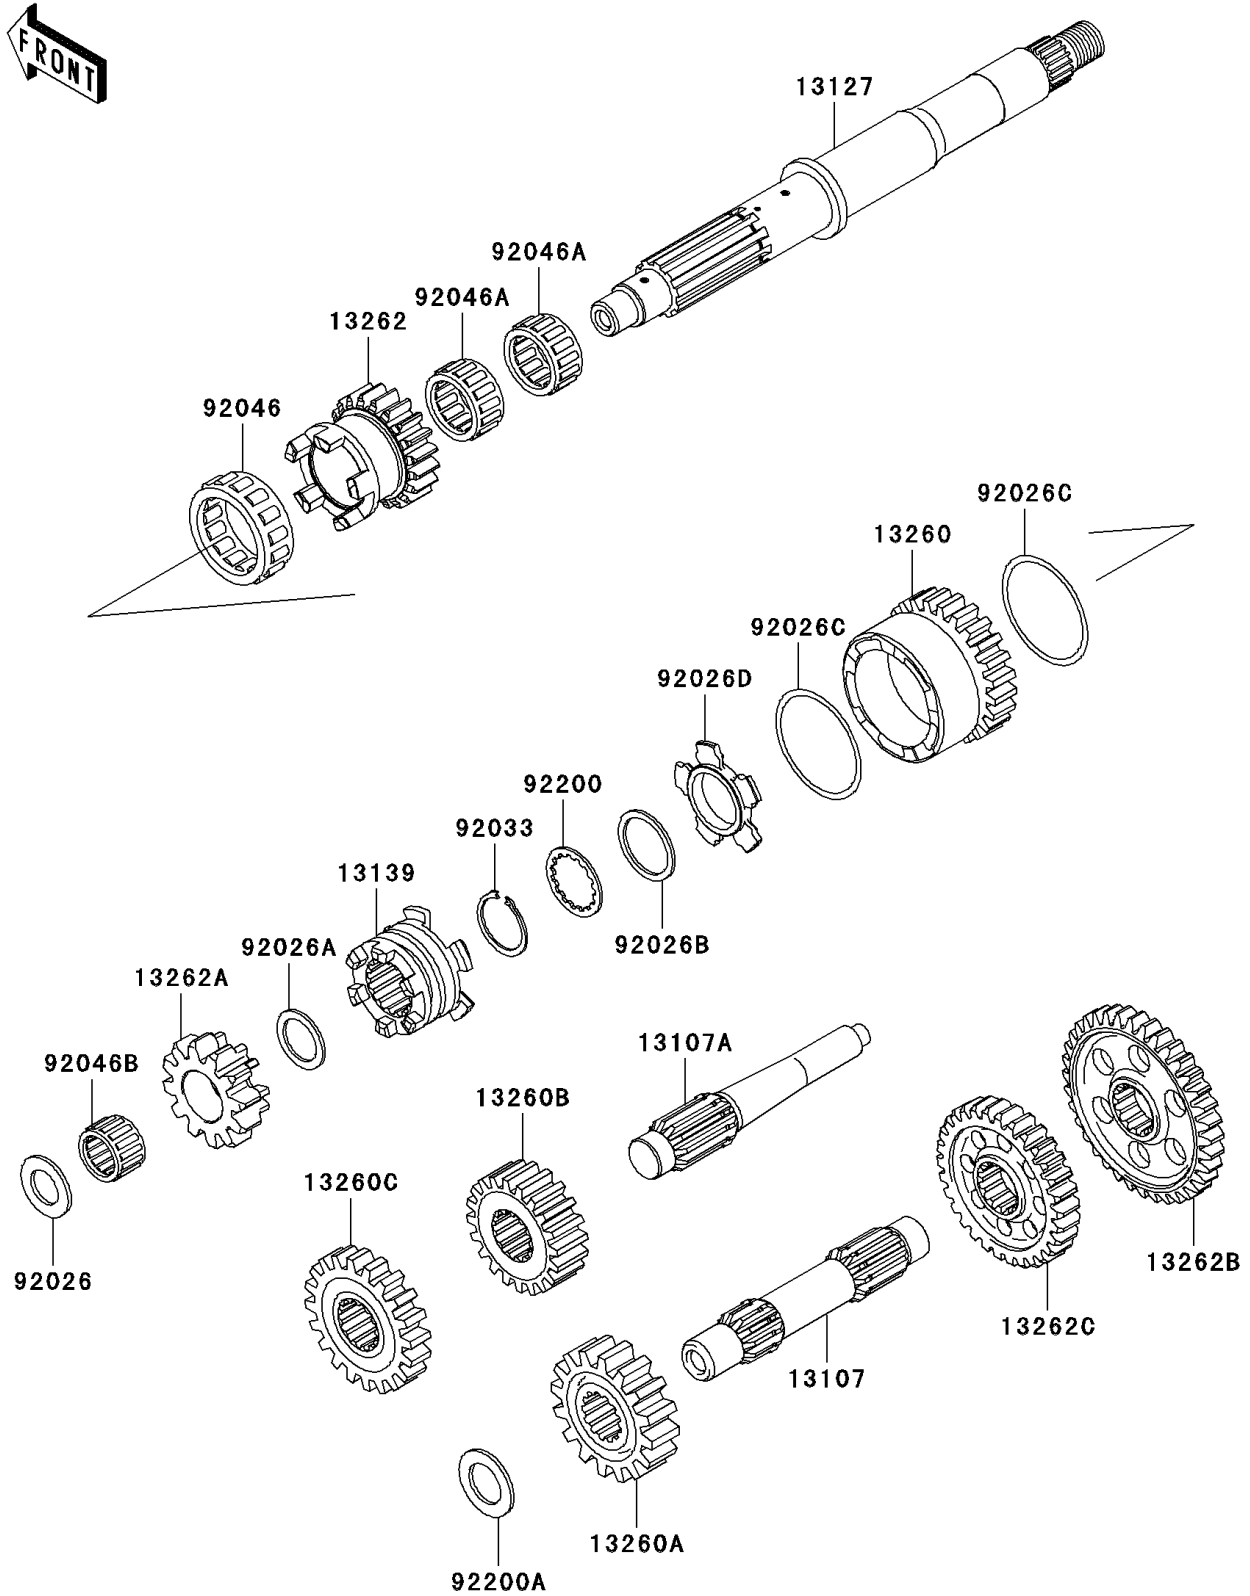

# 2006 Brute Force 750 4x4i PARTS DIAGRAM

Transmission

E1361

## 2006 Brute Force 750 4x4i PARTS LIST

### Transmission

ITEM NAME	PART NUMBER	QUANTITY
SHAFT,COUNTER (Ref # 13107)	13107-0113	1
SHAFT,REVERSE,IDLE (Ref # 13107A)	13107-1437	1
SHAFT-TRANSMISSION INPUT (Ref # 13127)	13127-1282	1
SHIFTER (Ref # 13139)	13139-0003	1
GEAR,INPUT HIGH,26T (Ref # 13260)	13260-1867	1
GEAR,OUTPUT DRIVE,18T (Ref # 13260A)	13260-1871	1
GEAR,OUTPUT REVERSE,16T (Ref # 13260B)	13260-1872	1
GEAR,DRIVEN REVERSE,16T (Ref # 13260C)	13260-1873	1
GEAR,INPUT LOW,20T (Ref # 13262)	13262-0234	1
GEAR,INPUT REVERSE,12T (Ref # 13262A)	13262-0235	1
GEAR,DRIVEN LOW,36T (Ref # 13262B)	13262-0313	1
GEAR,DRIVEN HI,30T (Ref # 13262C)	13262-0314	1
SPACER,17.3X30X2.0 (Ref # 92026)	92026-1415	1
SPACER,21.2X29X1.6 (Ref # 92026A)	92026-1568	1
SPACER,28.2X34.5X1.6 (Ref # 92026B)	92026-1587	1
SPACER,48.2X54.3X1.0 (Ref # 92026C)	92026-1599	2
SPACER,HI&LOW (Ref # 92026D)	92026-1600	1
RING-SNAP,25.9X30.6X1.2 (Ref # 92033)	92033-1037	1
BEARING-NEEDLE,HIGH GEAR (Ref # 92046)	92046-1276	1
BEARING-NEEDLE,FWF-283317 (Ref # 92046A)	92046-1278	2
BEARING-NEEDLE,REVERSE GEAR (Ref # 92046B)	92046-1279	1
WASHER,28.5X34.0X1.5 (Ref # 92200)	92200-1240	1
WASHER,20.3X33X2.0 (Ref # 92200A)	92200-1351	1