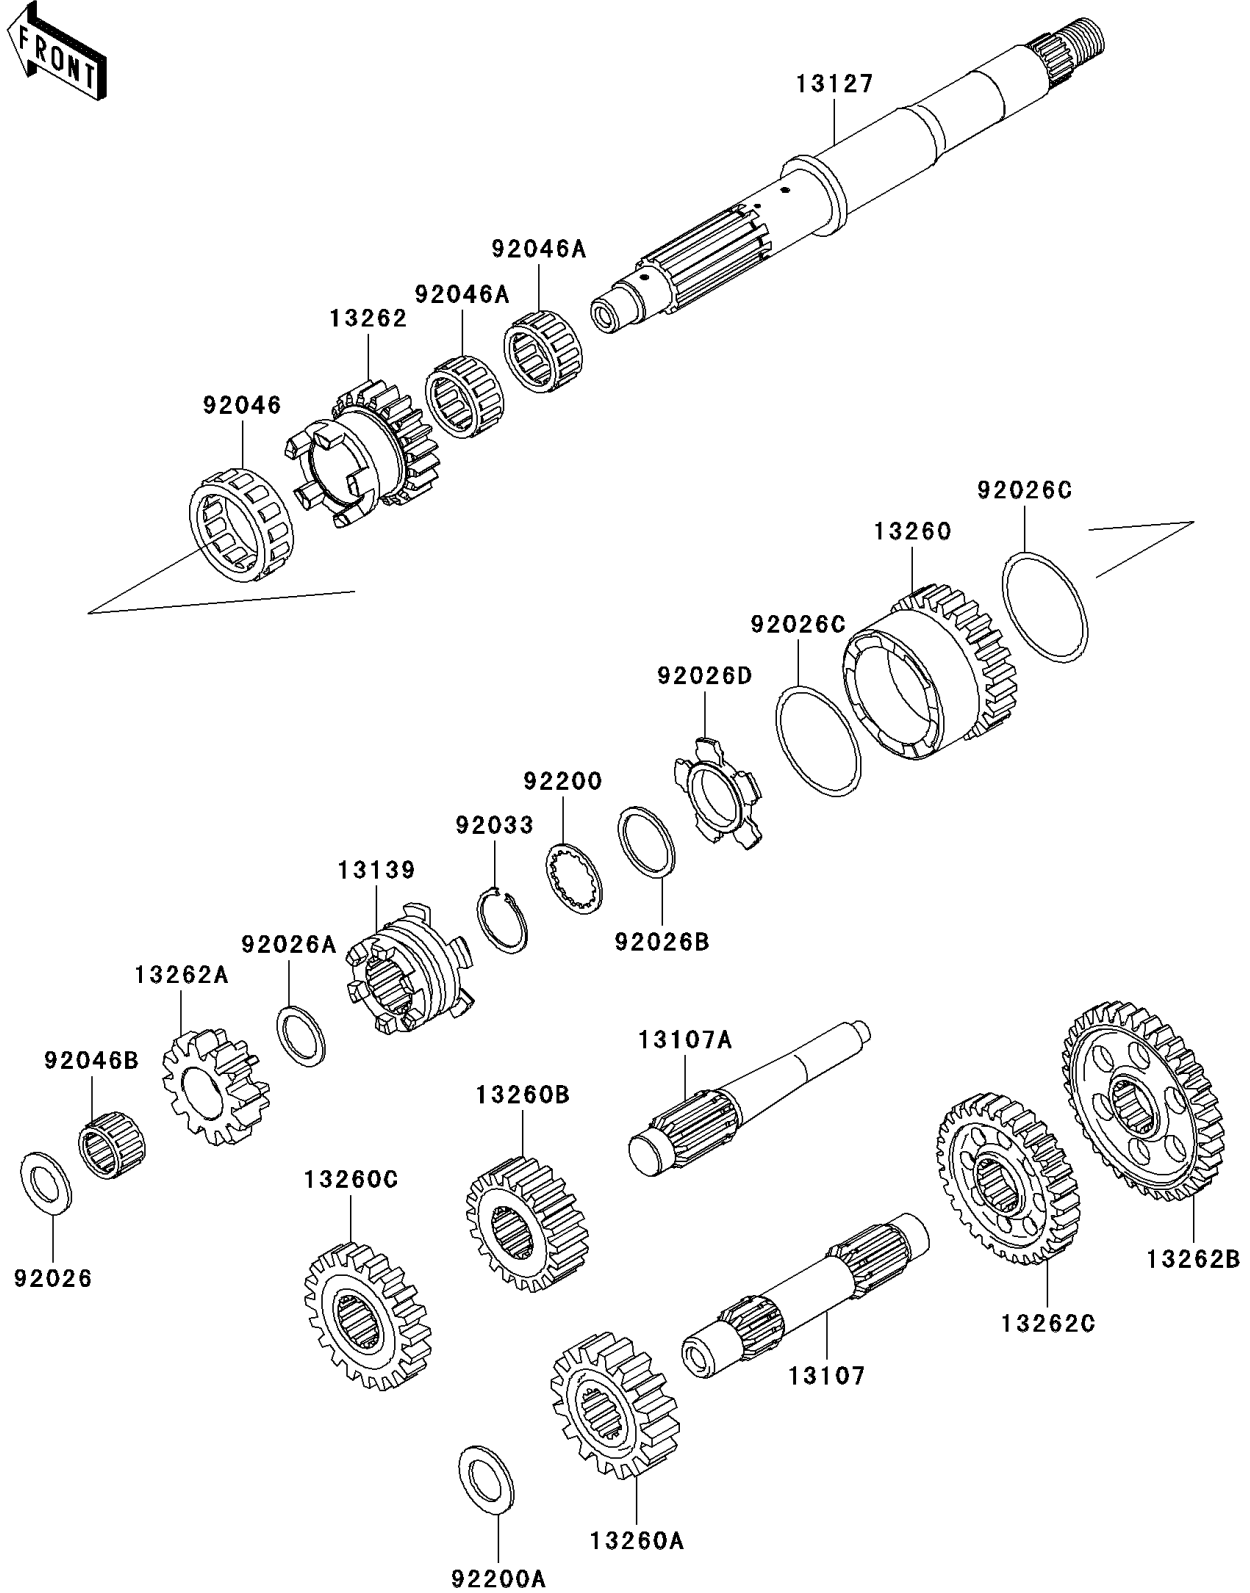

# 2006 Brute Force 750 4x4i PARTS DIAGRAM

Transmission

E1361

## 2006 Brute Force 750 4x4i PARTS LIST

### Transmission

ITEM NAME	PART NUMBER	QUANTITY
SHAFT,COUNTER (Ref # 13107)	13107-0113	1
SHAFT,REVERSE,IDLE (Ref # 13107A)	13107-1437	1
SHAFT-TRANSMISSION INPUT (Ref # 13127)	13127-1282	1
SHIFTER (Ref # 13139)	13139-0003	1
GEAR,INPUT HIGH,26T (Ref # 13260)	13260-1867	1
GEAR,OUTPUT DRIVE,18T (Ref # 13260A)	13260-1871	1
GEAR,OUTPUT REVERSE,16T (Ref # 13260B)	13260-1872	1
GEAR,DRIVEN REVERSE,16T (Ref # 13260C)	13260-1873	1
GEAR,INPUT LOW,20T (Ref # 13262)	13262-0234	1
GEAR,INPUT REVERSE,12T (Ref # 13262A)	13262-0235	1
GEAR,DRIVEN LOW,36T (Ref # 13262B)	13262-0313	1
GEAR,DRIVEN HI,30T (Ref # 13262C)	13262-0314	1
SPACER,17.3X30X2.0 (Ref # 92026)	92026-1415	1
SPACER,21.2X29X1.6 (Ref # 92026A)	92026-1568	1
SPACER,28.2X34.5X1.6 (Ref # 92026B)	92026-1587	1
SPACER,48.2X54.3X1.0 (Ref # 92026C)	92026-1599	2
SPACER,HI&LOW (Ref # 92026D)	92026-1600	1
RING-SNAP,25.9X30.6X1.2 (Ref # 92033)	92033-1037	1
BEARING-NEEDLE,HIGH GEAR (Ref # 92046)	92046-1276	1
BEARING-NEEDLE,FWF-283317 (Ref # 92046A)	92046-1278	2
BEARING-NEEDLE,REVERSE GEAR (Ref # 92046B)	92046-1279	1
WASHER,28.5X34.0X1.5 (Ref # 92200)	92200-1240	1
WASHER,20.3X33X2.0 (Ref # 92200A)	92200-1351	1