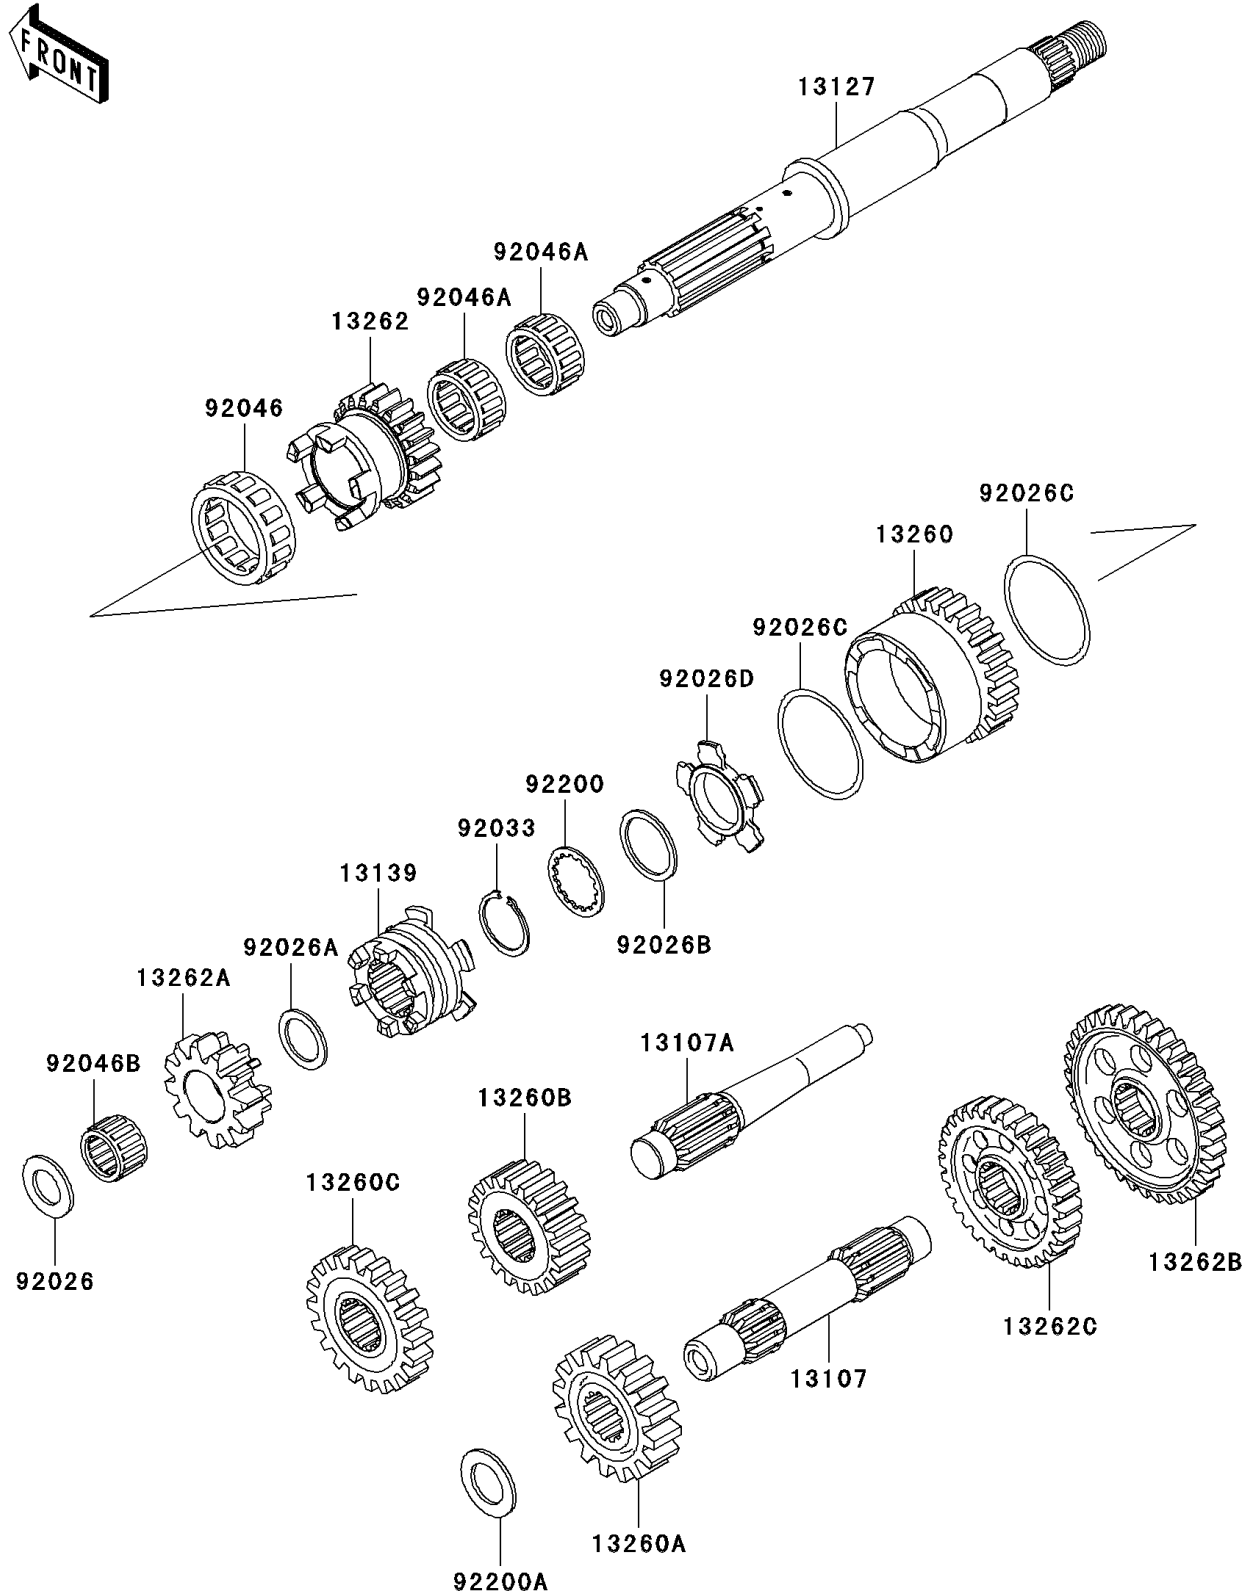

# 2007 Brute Force 750 4x4i PARTS DIAGRAM

Transmission

E1361

## 2007 Brute Force 750 4x4i PARTS LIST

### Transmission

ITEM NAME	PART NUMBER	QUANTITY
SHAFT,COUNTER (Ref # 13107)	13107-0113	1
SHAFT,REVERSE,IDLE (Ref # 13107A)	13107-1437	1
SHAFT-TRANSMISSION INPUT (Ref # 13127)	13127-1282	1
SHIFTER (Ref # 13139)	13139-0003	1
GEAR,INPUT HIGH,26T (Ref # 13260)	13260-1867	1
GEAR,OUTPUT DRIVE,18T (Ref # 13260A)	13260-1871	1
GEAR,OUTPUT REVERSE,16T (Ref # 13260B)	13260-1872	1
GEAR,DRIVEN REVERSE,16T (Ref # 13260C)	13260-1873	1
GEAR,INPUT LOW,20T (Ref # 13262)	13262-0234	1
GEAR,INPUT REVERSE,12T (Ref # 13262A)	13262-0235	1
GEAR,DRIVEN LOW,36T (Ref # 13262B)	13262-0313	1
GEAR,DRIVEN HI,30T (Ref # 13262C)	13262-0314	1
SPACER,17.3X30X2.0 (Ref # 92026)	92026-1415	1
SPACER,21.2X29X1.6 (Ref # 92026A)	92026-1568	1
SPACER,28.2X34.5X1.6 (Ref # 92026B)	92026-1587	1
SPACER,48.2X54.3X1.0 (Ref # 92026C)	92026-1599	2
SPACER,HI&LOW (Ref # 92026D)	92026-1600	1
RING-SNAP,25.9X30.6X1.2 (Ref # 92033)	92033-1037	1
BEARING-NEEDLE,HIGH GEAR (Ref # 92046)	92046-1276	1
BEARING-NEEDLE,FWF-283317 (Ref # 92046A)	92046-1278	2
BEARING-NEEDLE,REVERSE GEAR (Ref # 92046B)	92046-1279	1
WASHER,28.5X34.0X1.5 (Ref # 92200)	92200-1240	1
WASHER,20.3X33X2.0 (Ref # 92200A)	92200-1351	1