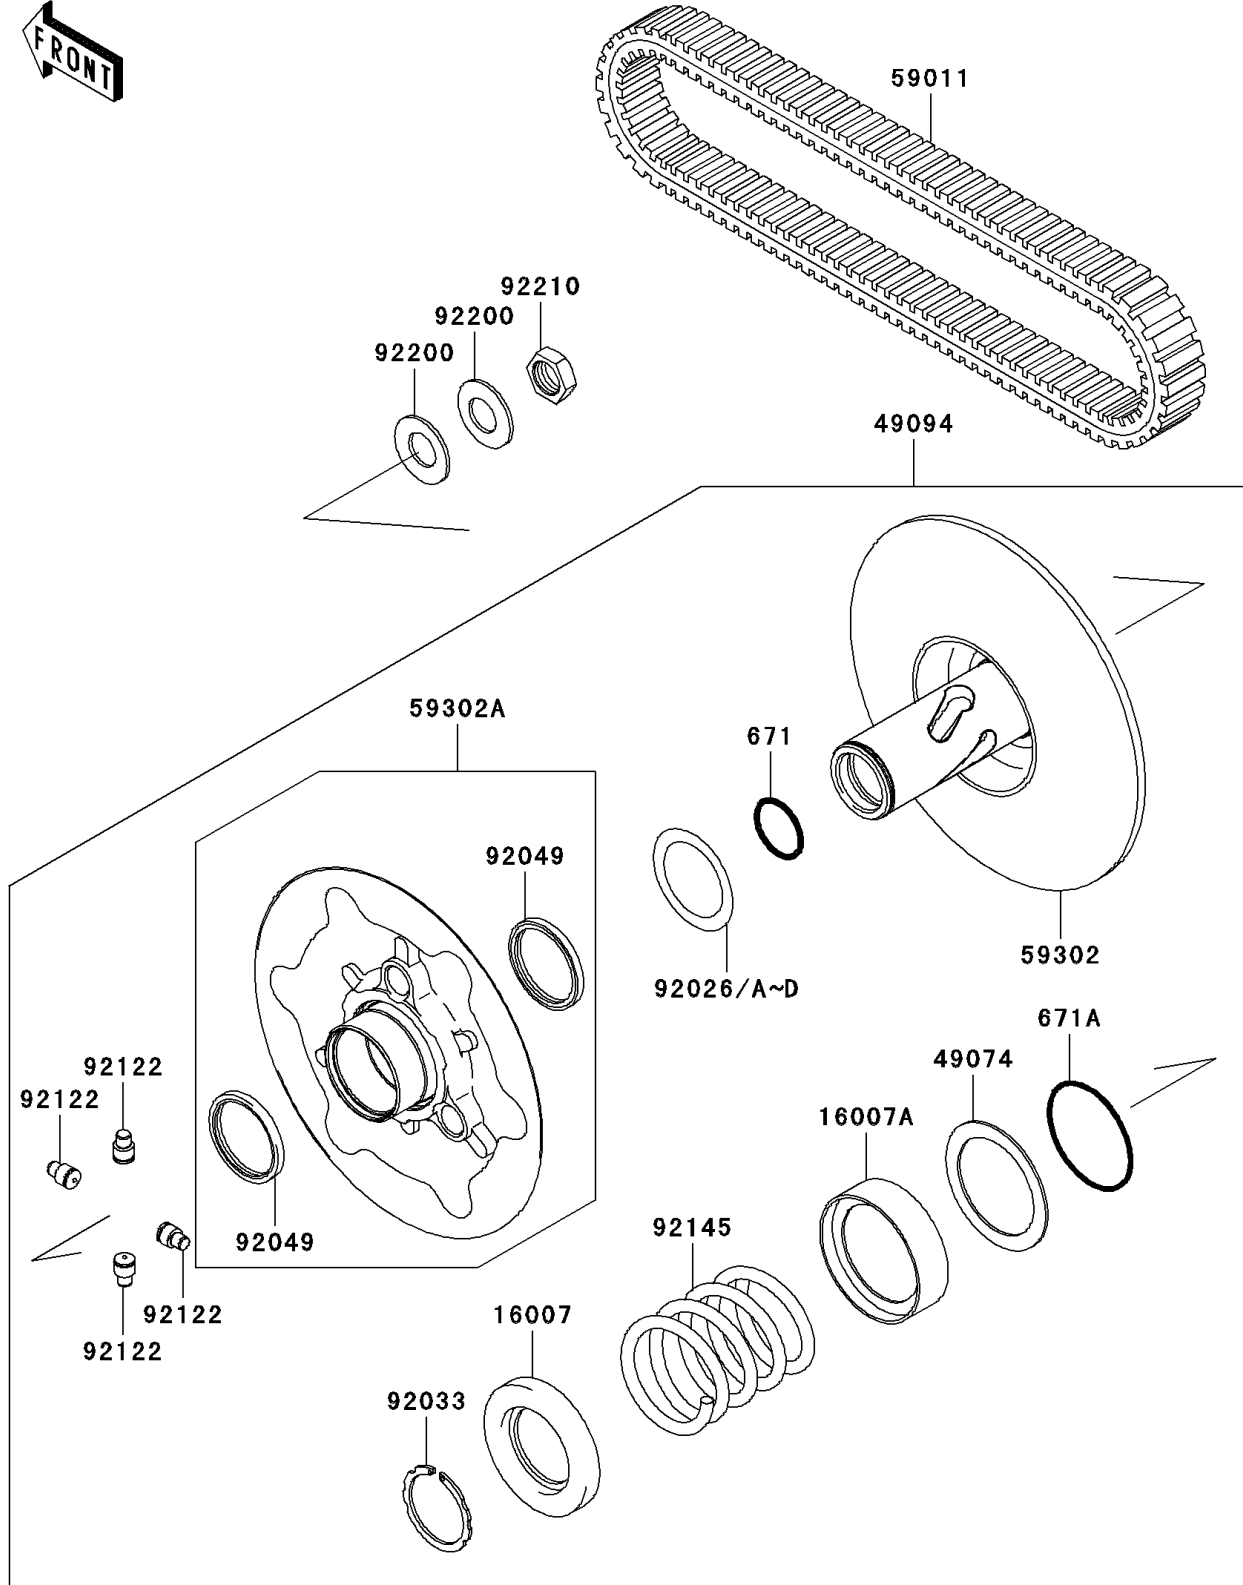

2007 Brute Force 750 4x4i PARTS DIAGRAM

Driven Converter/Drive Belt

E1392

2007 Brute Force 750 4x4i PARTS LIST

Driven Converter/Drive Belt

ITEM NAME	PART NUMBER	QUANTITY
O RING (Ref # 671)	671D2530	1
O RING (Ref # 671A)	671D2550	1
SEAT-SPRING (Ref # 16007)	16007-1203	1
SEAT-SPRING,SHEAVE MOVABLE (Ref # 16007A)	16007-1221	1
PLATE-THRUST (Ref # 49074)	49074-1055	1
CONVERTER-ASSY-DRIVEN (Ref # 49094)	49094-0019	1
BELT (Ref # 59011)	59011-0003	1
SHEAVE-COMP,FIXED (Ref # 59302)	59302-0001	1
SHEAVE-COMP,MOVABLE (Ref # 59302A)	59302-0002	1
SPACER,T=0.30 (Ref # 92026)	92026-0034	AR
SPACER,T=1.00 (Ref # 92026A)	92026-1565	AR
SPACER,T=0.60 (Ref # 92026B)	92026-1569	AR
SPACER,T=1.40 (Ref # 92026C)	92026-1570	AR
SPACER,T=0.80 (Ref # 92026D)	92026-1617	AR
RING-SNAP (Ref # 92033)	92033-1317	1
SEAL-OIL (Ref # 92049)	92049-1528	2
ROLLER (Ref # 92122)	92122-1209	4
SPRING,PURPLE (Ref # 92145)	92145-1499	1
WASHER (Ref # 92200)	92200-1505	2
NUT,18MM (Ref # 92210)	92210-1367	1