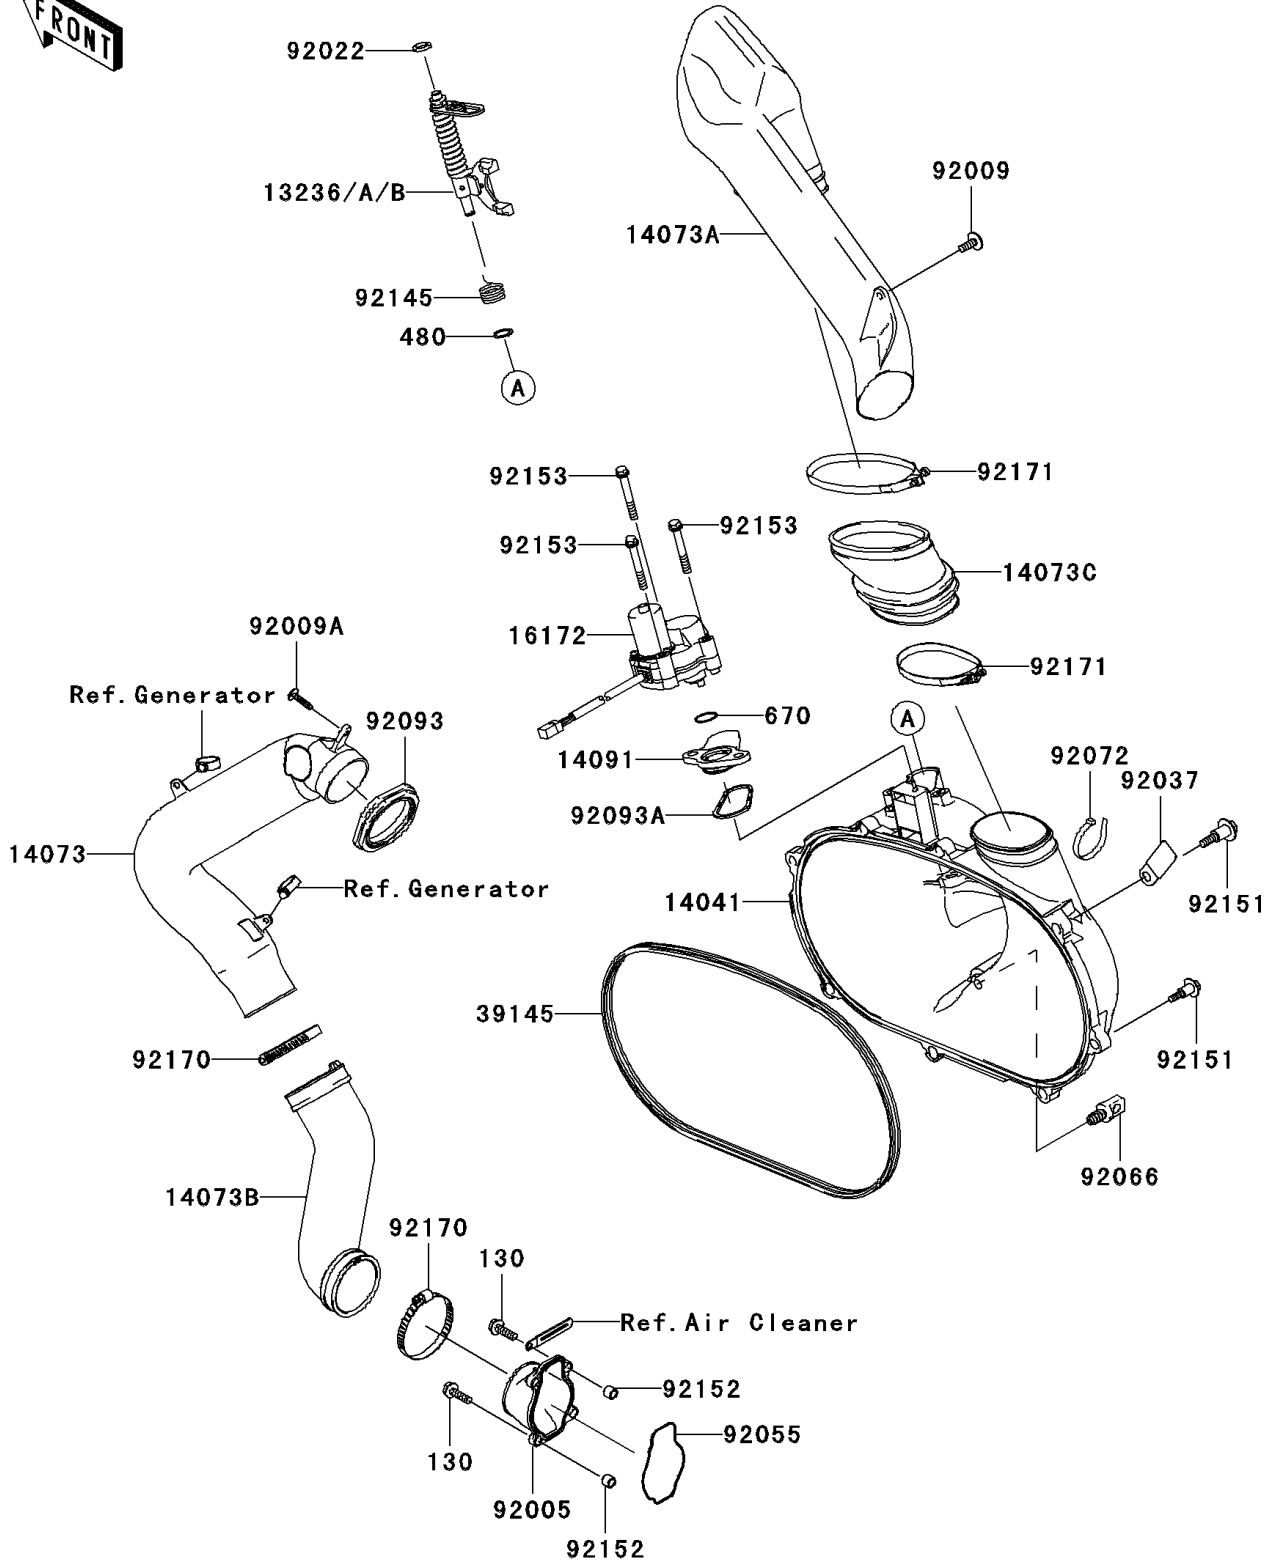

2007 Brute Force 750 4x4i PARTS DIAGRAM

Converter Cover

E1393

2007 Brute Force 750 4x4i PARTS LIST

Converter Cover

ITEM NAME	PART NUMBER	QUANTITY
BOLT-FLANGED,6X20 (Ref # 130)	130Z0620	4
CIRCLIP-TYPE-C,10MM (Ref # 480)	480J1000	1
O RING (Ref # 670)	670D3022	1
LEVER-COMP,YELLOW (Ref # 13236)	13236-0046	AR
LEVER-COMP,GREEN (Ref # 13236A)	13236-0047	AR
LEVER-COMP,PAINT LESS (Ref # 13236B)	13236-0048	1
COVER-COMP (Ref # 14041)	14041-0004	1
DUCT,INTAKE (Ref # 14073)	14073-0025	1
DUCT,EXHAUST (Ref # 14073A)	14073-0026	1
DUCT,INTAKE JOINT (Ref # 14073B)	14073-0027	1
DUCT,EXHAUST JOINT (Ref # 14073C)	14073-0028	1
COVER (Ref # 14091)	14091-1421	1
ACTUATOR (Ref # 16172)	16172-0006	1
TRIM-SEAL (Ref # 39145)	39145-1135	1
FITTING (Ref # 92005)	92005-1387	1
SCREW,6X16 (Ref # 92009)	92009-1694	1
SCREW,TAPPING,5X20 (Ref # 92009A)	92009-1993	1
WASHER,10.2X16X1 (Ref # 92022)	92022-1829	1
CLAMP (Ref # 92037)	92037-1780	1
RING-O (Ref # 92055)	92055-1630	1
PLUG,DRAIN,11X19 (Ref # 92066)	92066-1580	1
BAND,L=188 (Ref # 92072)	92072-1239	1
SEAL (Ref # 92093)	92093-0016	1
SEAL (Ref # 92093A)	92093-1548	1
SPRING (Ref # 92145)	92145-1567	1
BOLT,FLANGED,6X30 (Ref # 92151)	92151-1686	8
COLLAR (Ref # 92152)	92152-1332	4
BOLT,6X47 (Ref # 92153)	92153-0678	3
CLAMP (Ref # 92170)	92170-1764	2

2007 Brute Force 750 4x4i PARTS LIST

Converter Cover

ITEM NAME	PART NUMBER	QUANTITY
CLAMP (Ref # 92171)	92171-0208	2