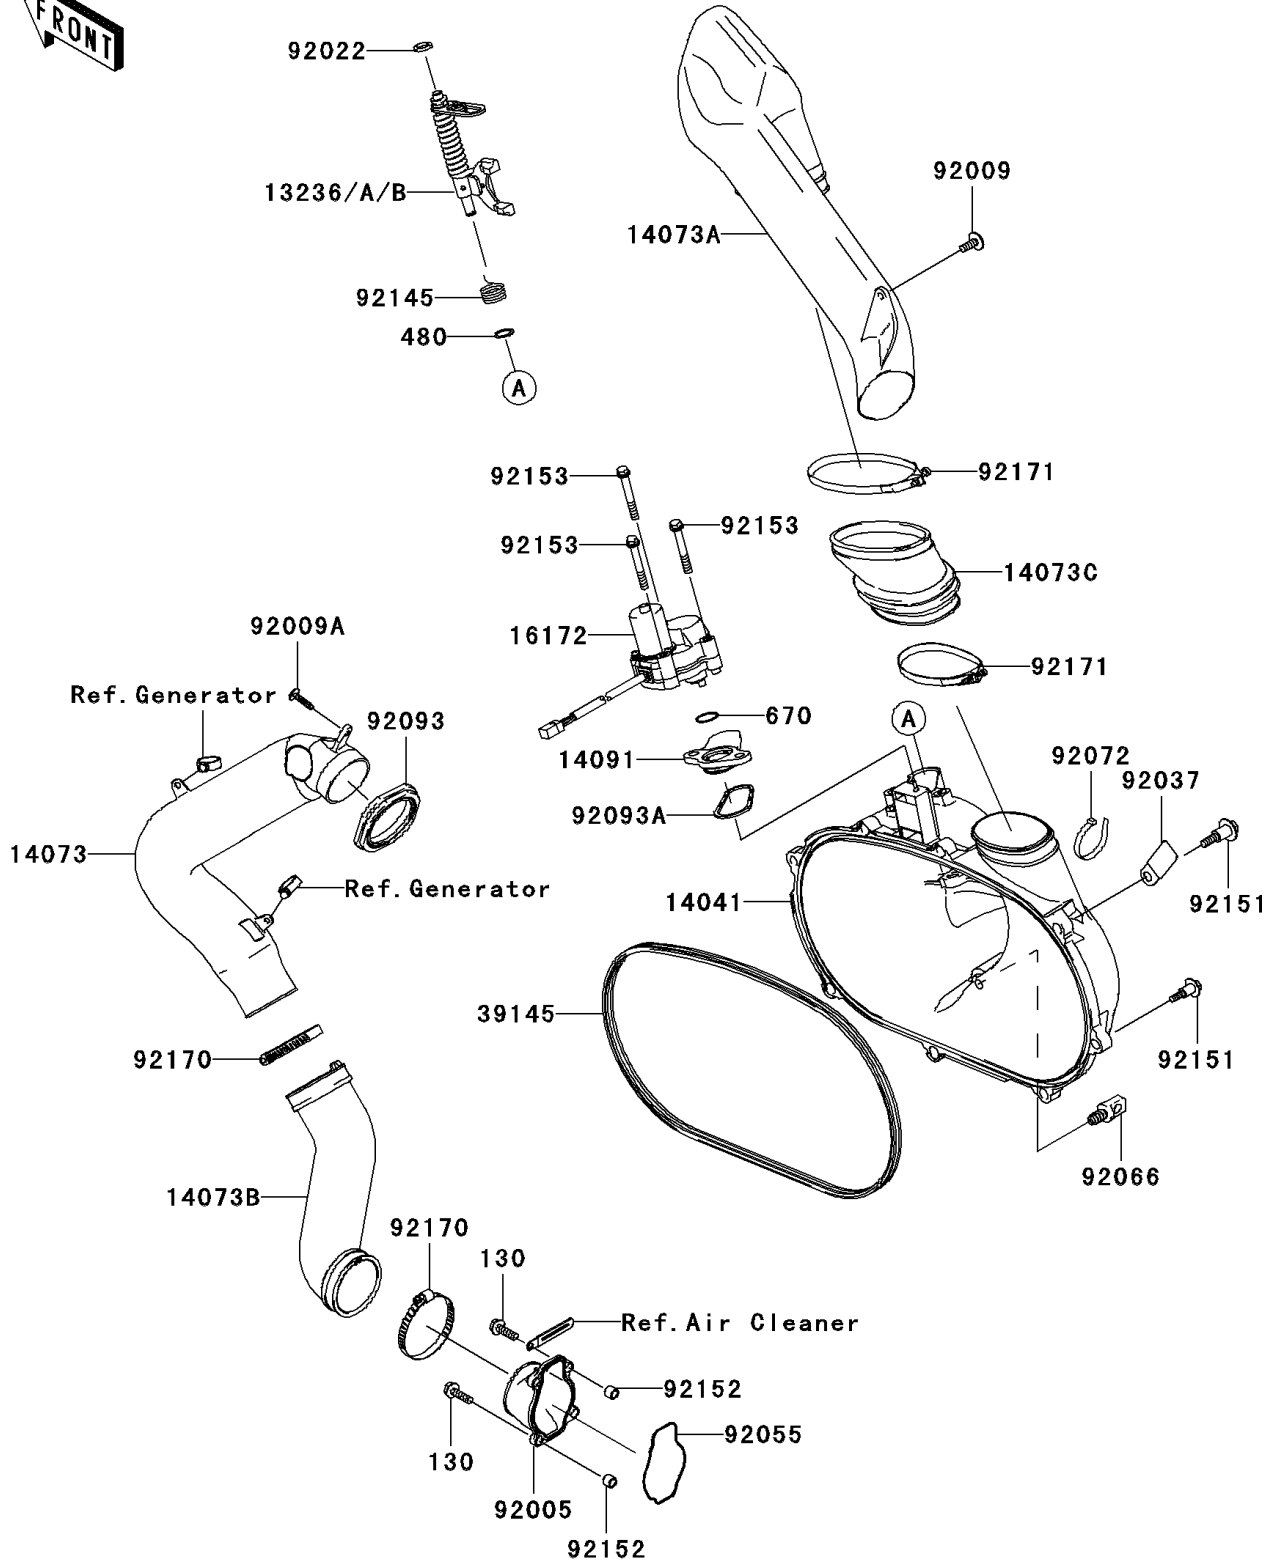

2007 Brute Force 750 4x4i PARTS DIAGRAM

Converter Cover

E1393

2007 Brute Force 750 4x4i PARTS LIST

Converter Cover

ITEM NAME	PART NUMBER	QUANTITY
BOLT-FLANGED,6X20 (Ref # 130)	130Z0620	4
CIRCLIP-TYPE-C,10MM (Ref # 480)	480J1000	1
O RING (Ref # 670)	670D3022	1
LEVER-COMP,YELLOW (Ref # 13236)	13236-0046	AR
LEVER-COMP,GREEN (Ref # 13236A)	13236-0047	AR
LEVER-COMP,PAINT LESS (Ref # 13236B)	13236-0048	1
COVER-COMP (Ref # 14041)	14041-0004	1
DUCT,INTAKE (Ref # 14073)	14073-0025	1
DUCT,EXHAUST (Ref # 14073A)	14073-0026	1
DUCT,INTAKE JOINT (Ref # 14073B)	14073-0027	1
DUCT,EXHAUST JOINT (Ref # 14073C)	14073-0028	1
COVER (Ref # 14091)	14091-1421	1
ACTUATOR (Ref # 16172)	16172-0006	1
TRIM-SEAL (Ref # 39145)	39145-1135	1
FITTING (Ref # 92005)	92005-1387	1
SCREW,6X16 (Ref # 92009)	92009-1694	1
SCREW,TAPPING,5X20 (Ref # 92009A)	92009-1993	1
WASHER,10.2X16X1 (Ref # 92022)	92022-1829	1
CLAMP (Ref # 92037)	92037-1780	1
RING-O (Ref # 92055)	92055-1630	1
PLUG,DRAIN,11X19 (Ref # 92066)	92066-1580	1
BAND,L=188 (Ref # 92072)	92072-1239	1
SEAL (Ref # 92093)	92093-0016	1
SEAL (Ref # 92093A)	92093-1548	1
SPRING (Ref # 92145)	92145-1567	1
BOLT,FLANGED,6X30 (Ref # 92151)	92151-1686	8
COLLAR (Ref # 92152)	92152-1332	4
BOLT,6X47 (Ref # 92153)	92153-0678	3
CLAMP (Ref # 92170)	92170-1764	2

2007 Brute Force 750 4x4i PARTS LIST

Converter Cover

ITEM NAME	PART NUMBER	QUANTITY
CLAMP (Ref # 92171)	92171-0208	2