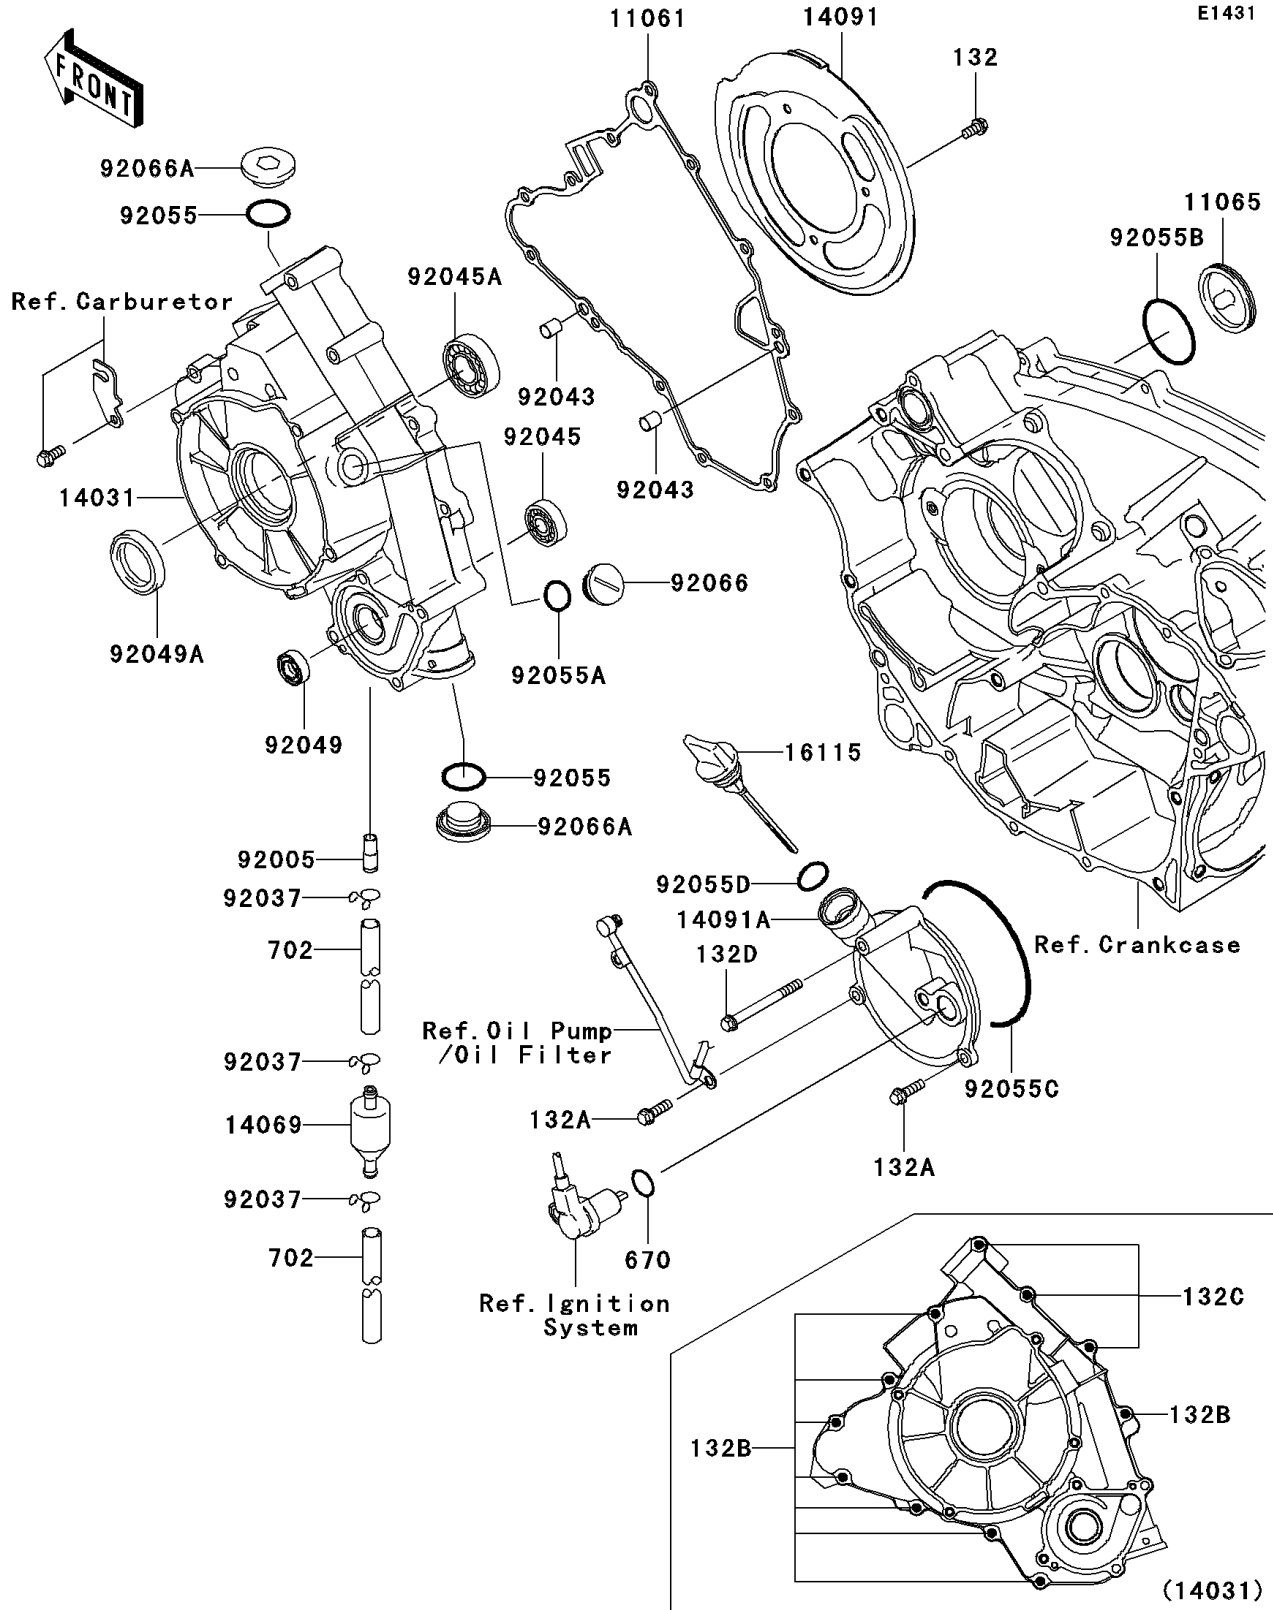

# 2007 Brute Force 750 4x4i PARTS DIAGRAM

Engine Cover(s)

## 2007 Brute Force 750 4x4i PARTS LIST

### Engine Cover(s)

ITEM NAME	PART NUMBER	QUANTITY
BOLT-FLANGED-SMALL,6X12 (Ref # 132)	132Y0612	3
BOLT-FLANGED-SMALL,6X20 (Ref # 132A)	132Y0620	2
BOLT-FLANGED-SMALL,6X30 (Ref # 132B)	132Y0630	8
BOLT-FLANGED-SMALL,6X55 (Ref # 132C)	132Y0655	3
BOLT-FLANGED-SMALL,6X65 (Ref # 132D)	132Y0665	1
O RING (Ref # 670)	670D2018	1
TUBE-RUBBER,7X10X35 (Ref # 702)	702A07035	2
GASKET (Ref # 11061)	11061-1119	1
CAP (Ref # 11065)	11065-1151	1
COVER-GENERATOR (Ref # 14031)	14031-0030	1
BREATHER (Ref # 14069)	14069-1051	1
COVER,BELT CONVERTER (Ref # 14091)	14091-0309	1
COVER (Ref # 14091A)	14091-1365	1
CAP-OIL FILLER (Ref # 16115)	16115-1072	1
FITTING (Ref # 92005)	92005-1369	1
CLAMP,TUBE (Ref # 92037)	92037-147	3
PIN,6.2X8X14 (Ref # 92043)	92043-1263	2
BEARING-BALL,6901 (Ref # 92045)	92045-1246	1
BEARING-BALL (Ref # 92045A)	92045-1403	1
SEAL-OIL,SC 12X22X5 (Ref # 92049)	92049-1228	1
SEAL-OIL,HTC 28X45X7 (Ref # 92049A)	92049-1576	1
RING-O,25.7X2.4 (Ref # 92055)	92055-1136	2
RING-O,20X2 (Ref # 92055A)	92055-1146	1
RING-O,44.7X2.4 (Ref # 92055B)	92055-1279	1
RING-O,99.5X2.0 (Ref # 92055C)	92055-1632	1
RING-O,20X3 (Ref # 92055D)	92055-2185	1
PLUG,COVER (Ref # 92066)	92066-0011	1
PLUG,25X8 (Ref # 92066A)	92066-0012	2