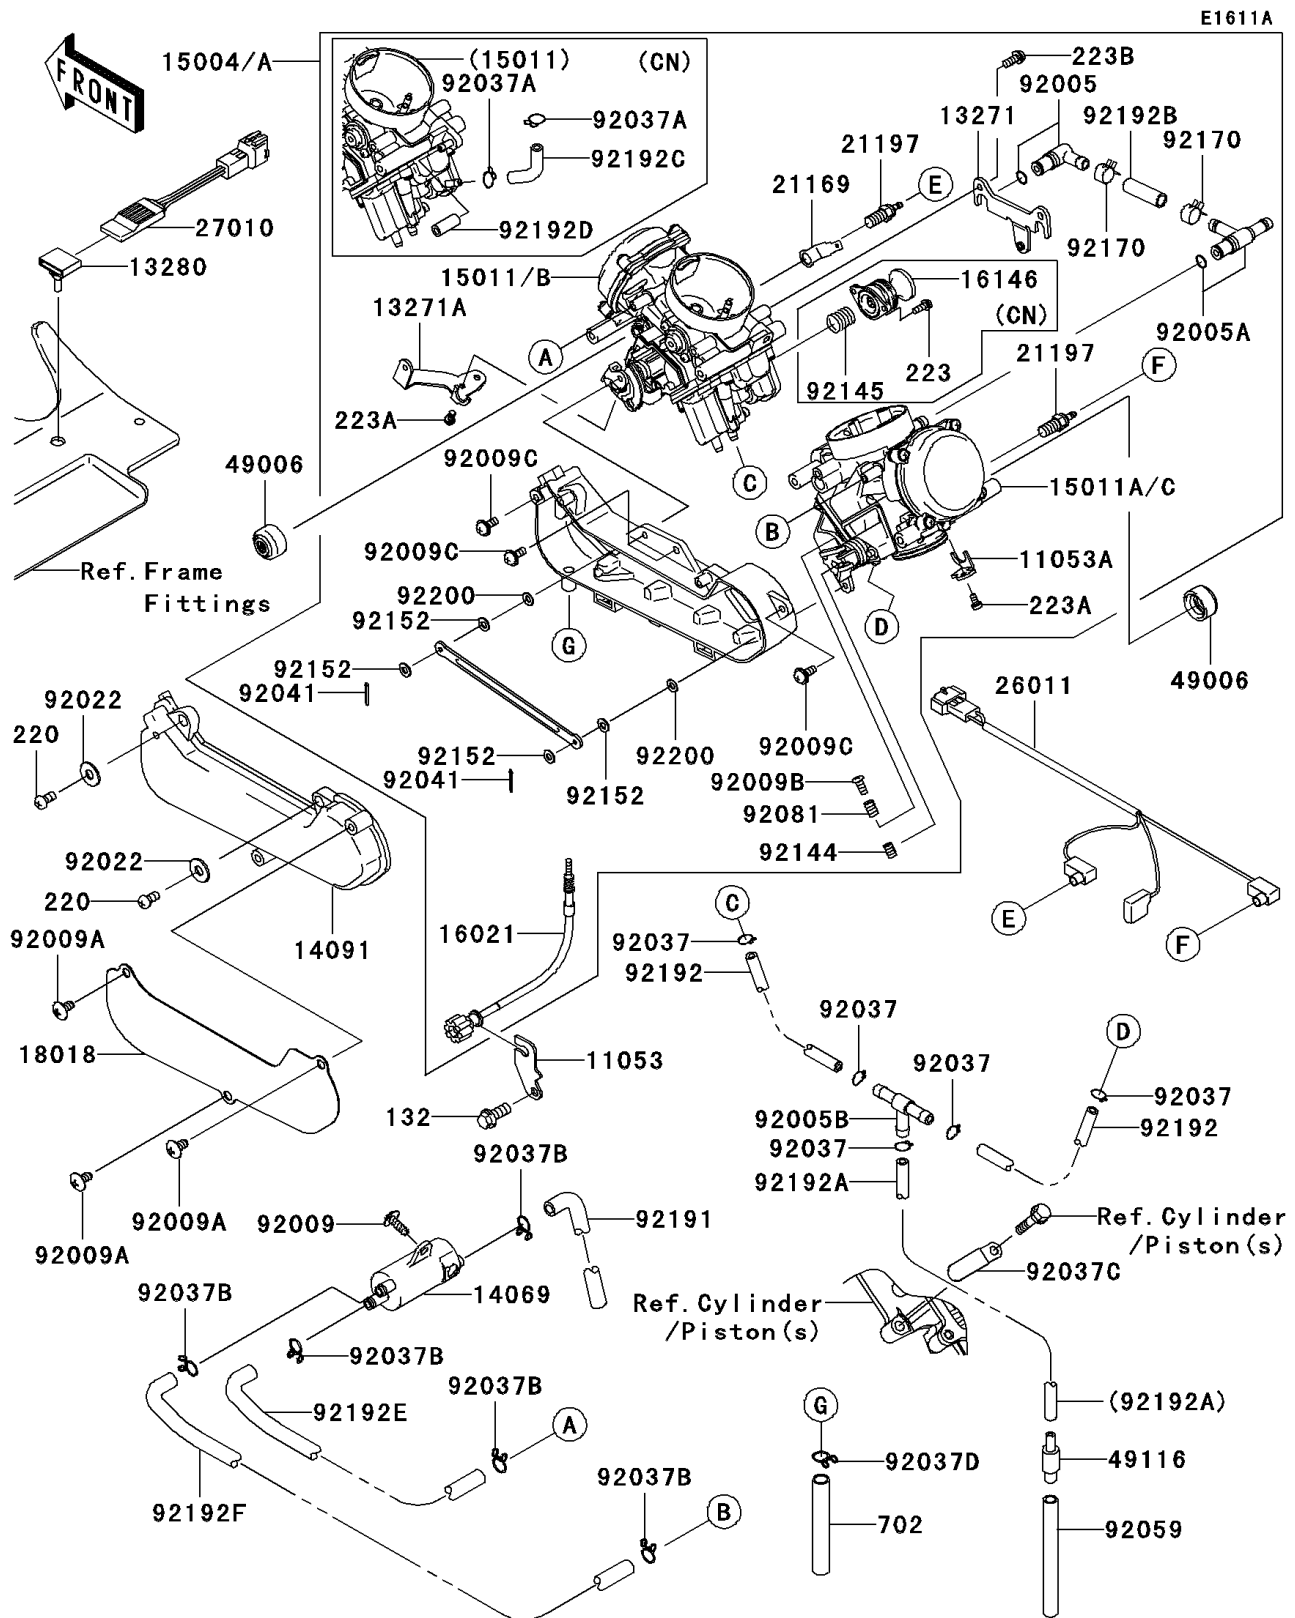

# 2007 Brute Force 750 4x4i PARTS DIAGRAM

Carburetor(A7F)

### Carburetor(A7F)

ITEM NAME	PART NUMBER	QUANTITY
BRACKET (Ref # 11053)	11053-1299	1
BRACKET (Ref # 11053A)	11053-1606	1
PLATE (Ref # 13271)	13271-0750	1
PLATE (Ref # 13271A)	13271-0751	1
HOLDER,CARBURETOR (Ref # 13280)	13280-1253	1
BREATHER (Ref # 14069)	14069-0002	1
COVER (Ref # 14091)	14091-0360	1
SCREW-THROTTLE STOP (Ref # 16021)	16021-0011	1
PLATE-HEAT GUARD (Ref # 18018)	18018-0004	1
TERMINAL (Ref # 21169)	21169-0001	1
HEATER (Ref # 21197)	21197-1006	2
WIRE-LEAD (Ref # 26011)	26011-0030	1
SWITCH (Ref # 27010)	27010-0013	1
BOOT,STARTER CABLE (Ref # 49006)	49006-1353	2
VALVE-ASSY (Ref # 49116)	49116-1126	1
FITTING (Ref # 92005)	92005-0029	1
FITTING (Ref # 92005A)	92005-0030	1
FITTING,TUBE,T-TYPE (Ref # 92005B)	92005-1017	1
SCREW,TAPPING (Ref # 92009)	92009-1113	1
SCREW,6X12 (Ref # 92009A)	92009-1480	3
SCREW,SYNCHRONIZE (Ref # 92009B)	92009-1858	1
SCREW (Ref # 92009C)	92009-1878	4
WASHER,5.2X13X1 (Ref # 92022)	92022-1380	2
CLAMP,TUBE (Ref # 92037)	92037-010	5
CLAMP,TUBE (Ref # 92037B)	92037-147	5
BOLT-FLANGED-SMALL,6X14 (Ref # 132)	132Y0614	1
SCREW-PAN-CROS,4X8 (Ref # 220)	220B0408	2
SCREW-PAN-WS-CROS,4X8 (Ref # 223A)	223D0408	2
SCREW-PAN-WS-CROS,5X14 (Ref # 223B)	223D0514	2