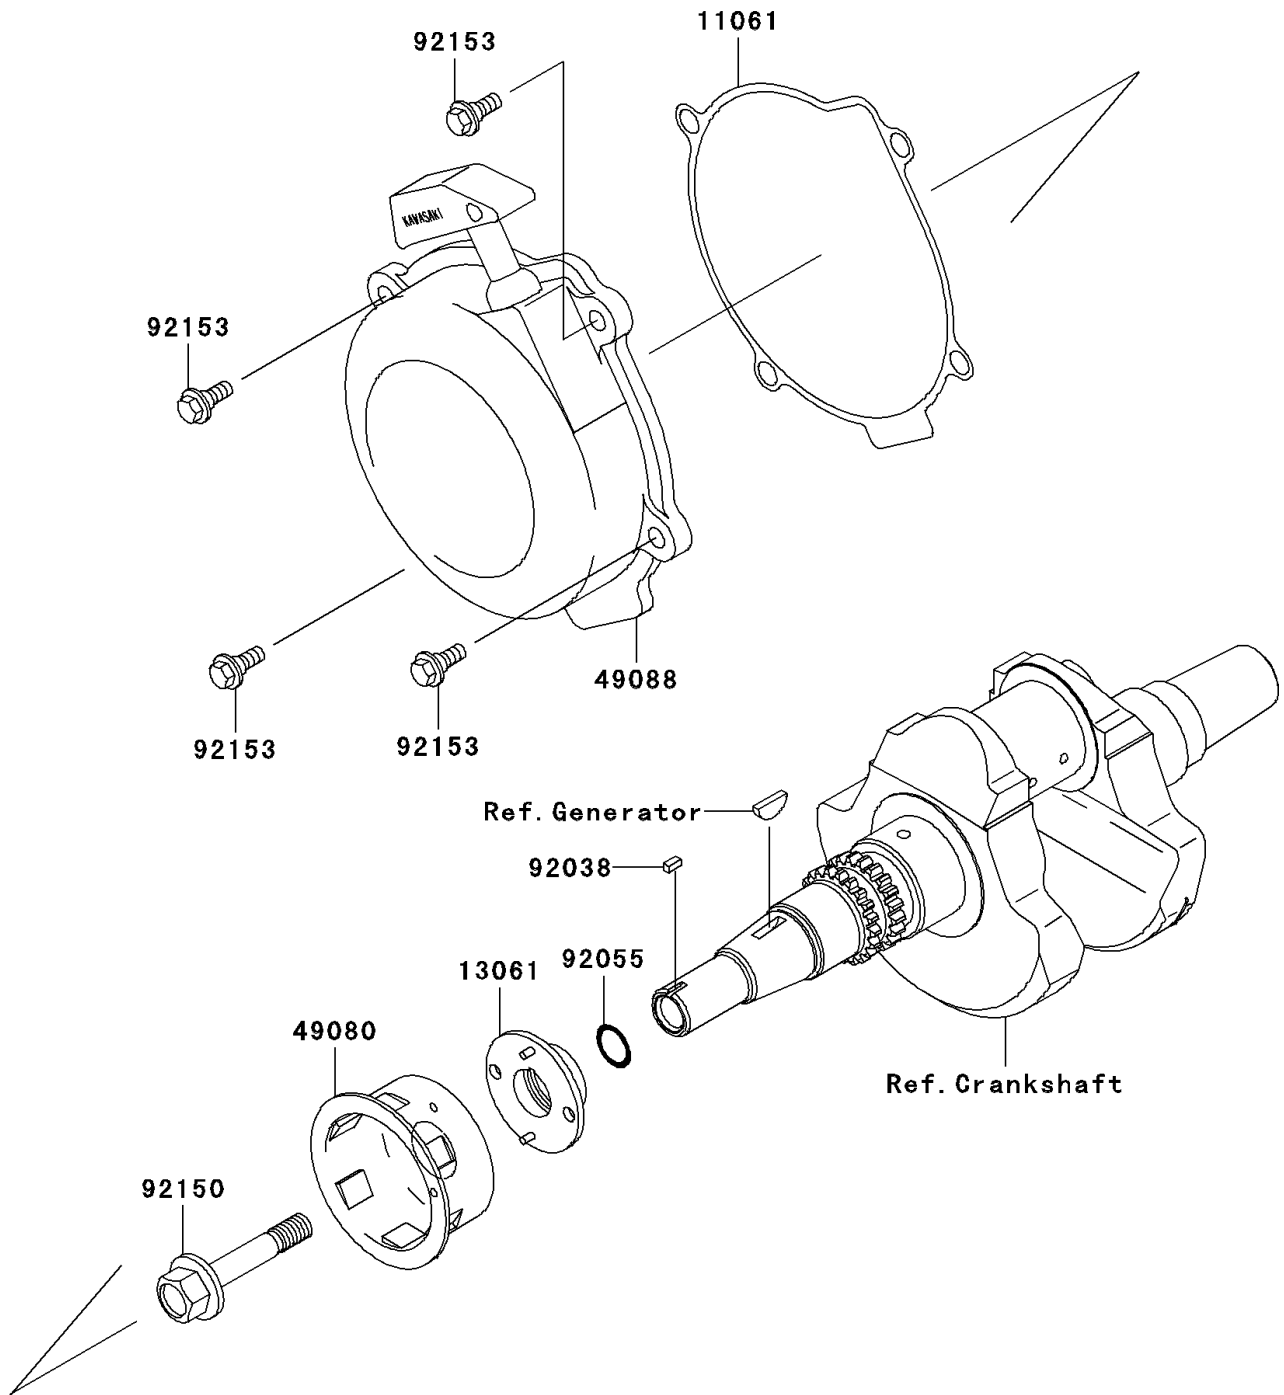

2006 Brute Force 750 4x4i PARTS DIAGRAM

Recoil Starter

E3040

2006 Brute Force 750 4x4i PARTS LIST

Recoil Starter

ITEM NAME	PART NUMBER	QUANTITY
GASKET,RECOIL STARTER (Ref # 11061)	11061-1153	1
BOSS (Ref # 13061)	13061-1873	1
PULLEY-STARTING (Ref # 49080)	49080-1061	1
STARTER-RECOIL (Ref # 49088)	49088-1058	1
KEY,SUNK (Ref # 92038)	92038-1051	1
RING-O,19.8X2.2 (Ref # 92055)	92055-1215	1
BOLT,12X65 (Ref # 92150)	92150-1987	1
BOLT,FLANGED,6X16 (Ref # 92153)	92153-7007	4