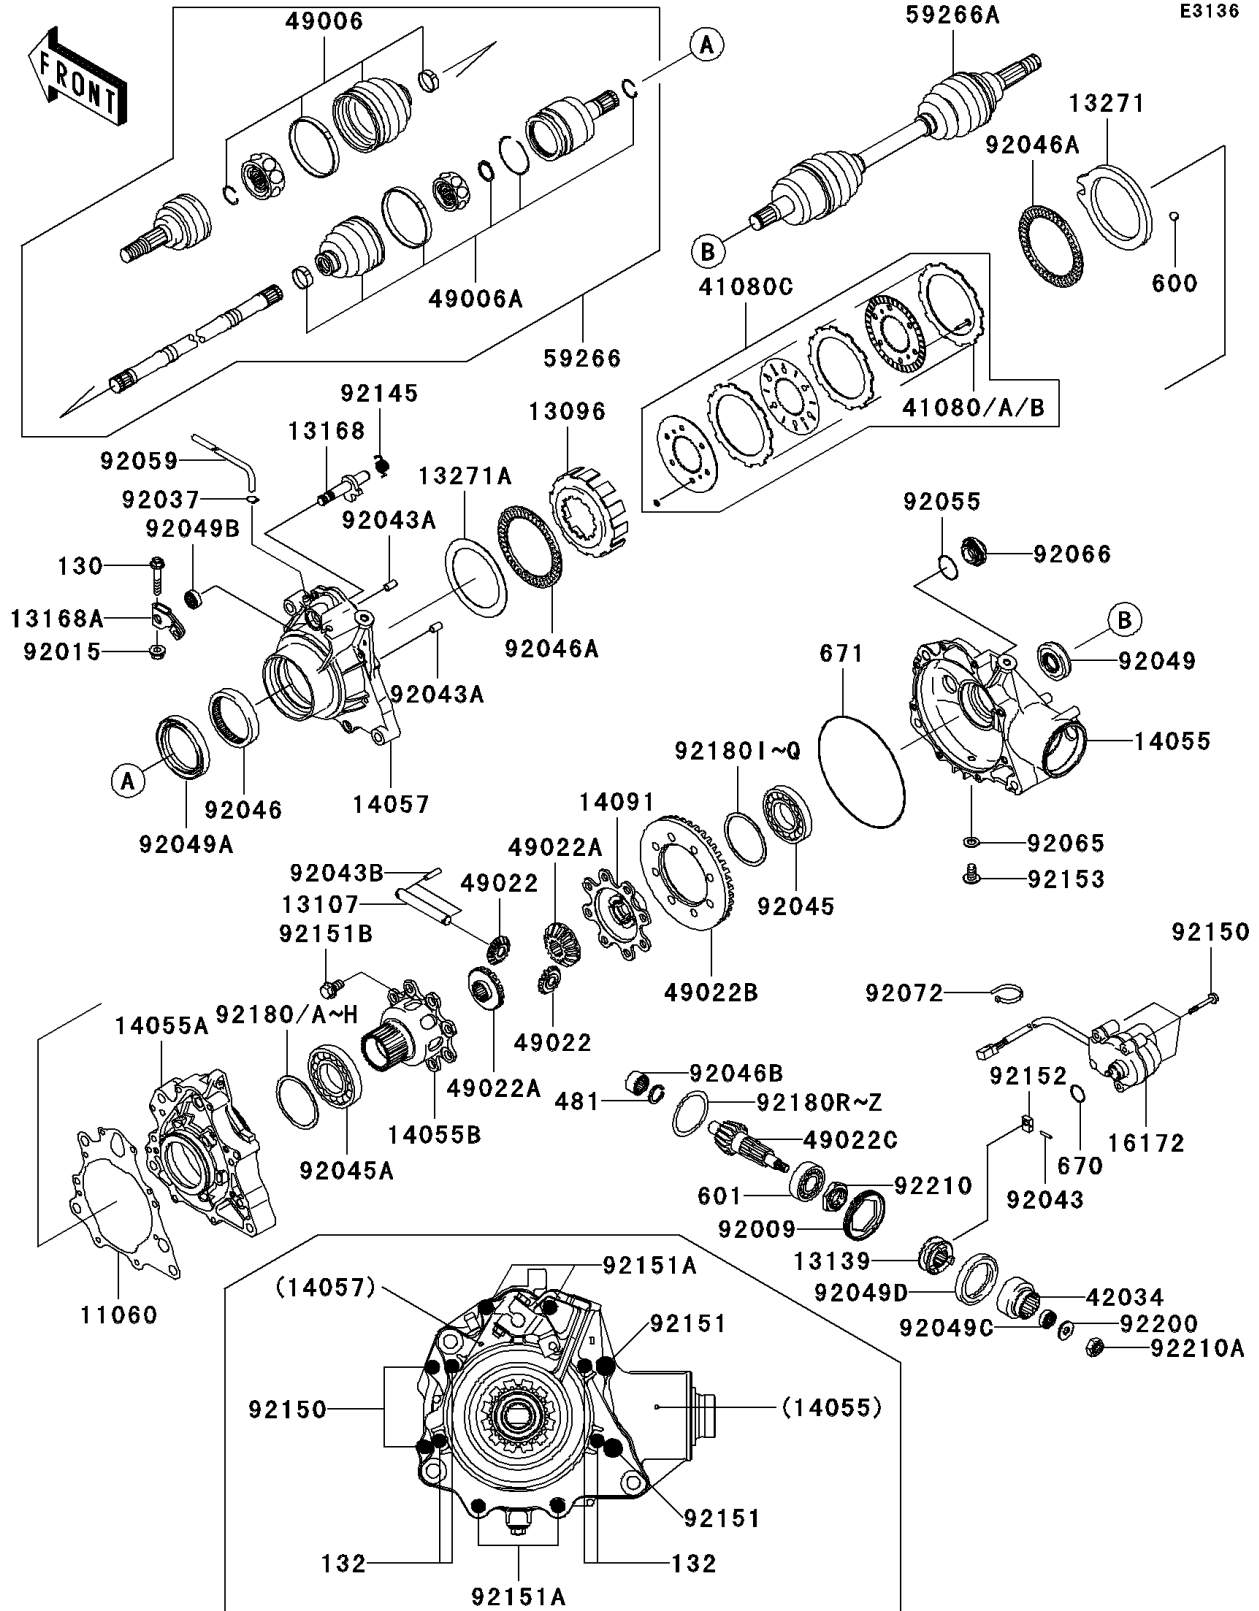

2007 Brute Force 750 4x4i PARTS DIAGRAM

Drive Shaft-Front

2007 Brute Force 750 4x4i PARTS LIST

Drive Shaft-Front

ITEM NAME	PART NUMBER	QUANTITY
-----------	-------------	----------