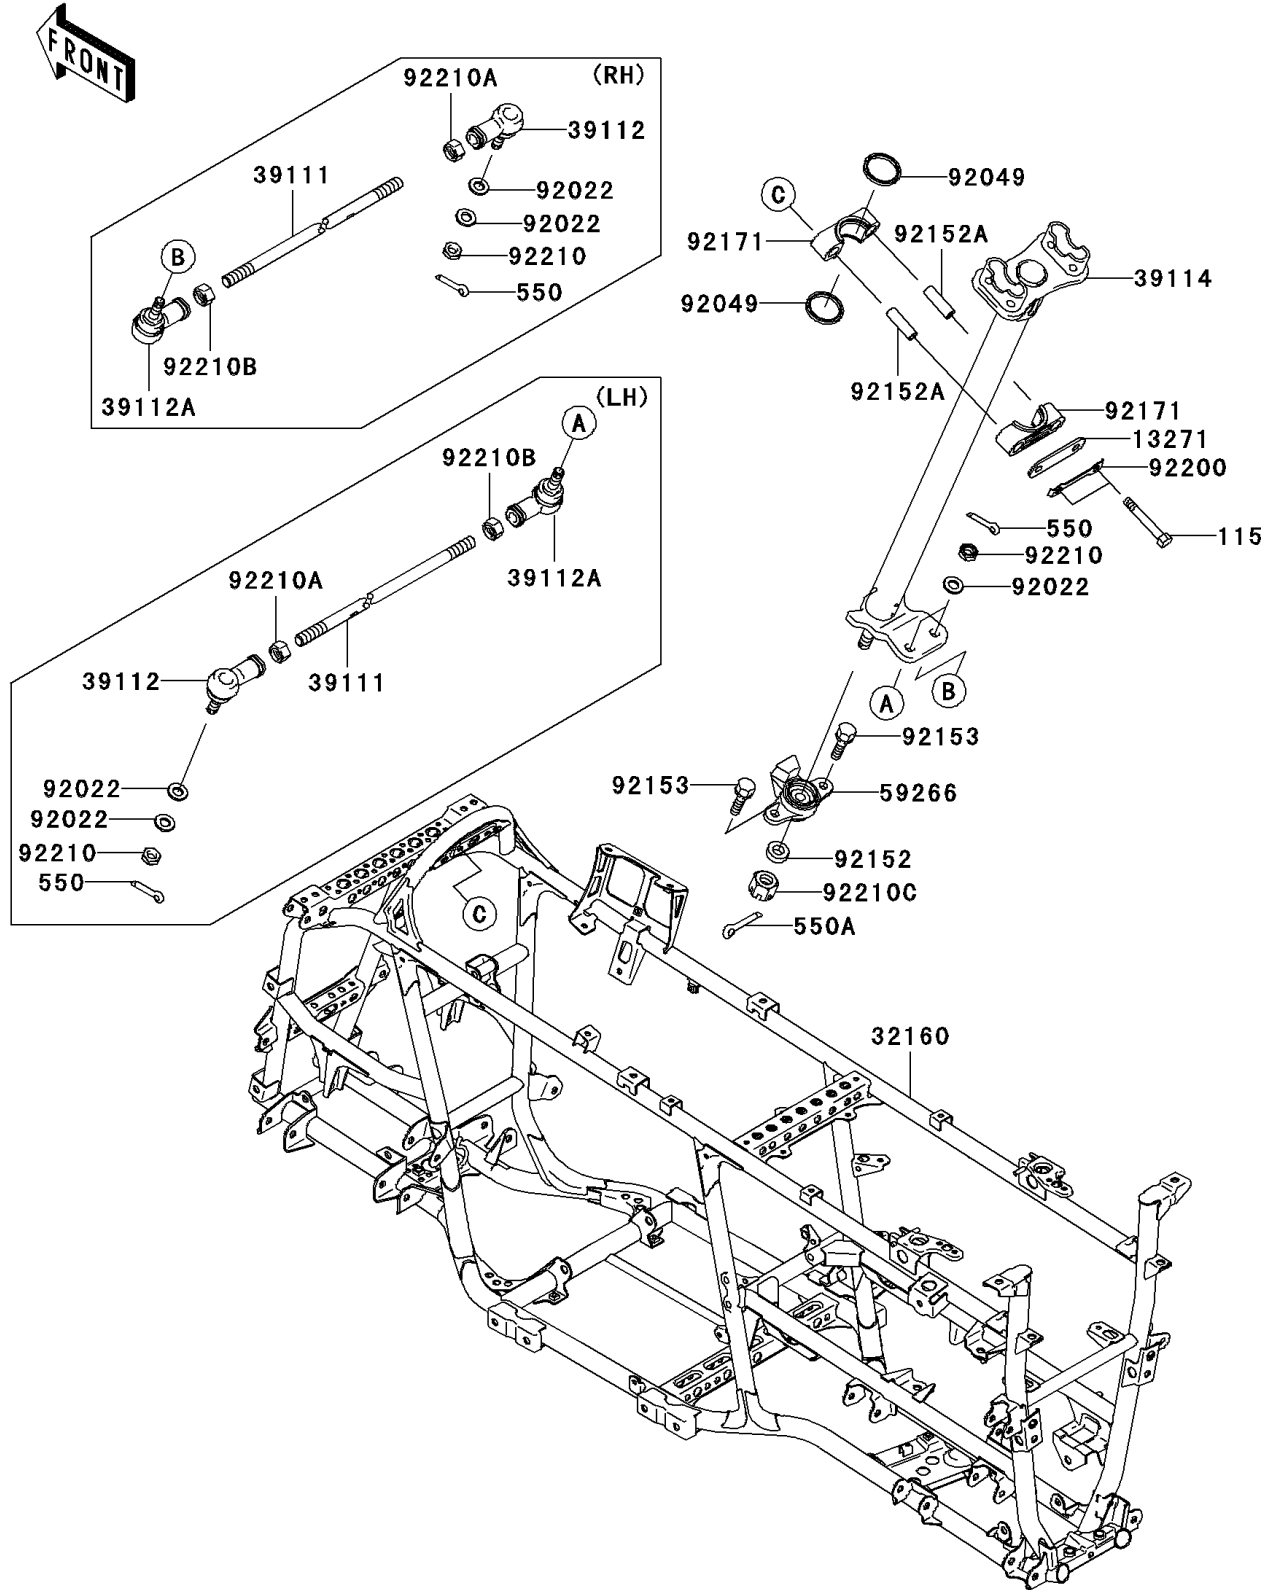

# 2007 Brute Force 750 4x4i PARTS DIAGRAM

Frame

F2120

## 2007 Brute Force 750 4x4i PARTS LIST

### Frame

| ITEM NAME                                | PART NUMBER | QUANTITY |
|--|-------------|----------|
| BOLT-SMALL-UPSET,8X55 (Ref # 115)        | 115S0855    | 2        |
| PIN-COTTER,2.0X15 (Ref # 550)            | 550D2015    | 4        |
| PIN-COTTER,3.0X25 (Ref # 550A)           | 550D3025    | 1        |
| PLATE,STEERING,CLAMP (Ref # 13271)       | 13271-7506  | 1        |
| FRAME-COMP (Ref # 32160)                 | 32160-0135  | 1        |
| ROD-TIE (Ref # 39111)                    | 39111-0023  | 2        |
| RODEND-TIE,RIGHT HANDED (Ref # 39112)    | 39112-0009  | 2        |
| RODEND-TIE,LEFT HANDED (Ref # 39112A)    | 39112-0010  | 2        |
| SHAFT-COMP-STRG (Ref # 39114)            | 39114-0006  | 1        |
| JOINT-BALL (Ref # 59266)                 | 59266-1125  | 1        |
| WASHER,10.2X20X1.5 (Ref # 92022)         | 92022-3742  | 6        |
| SEAL-OIL,SR31.8X37.5X3.8LR (Ref # 92049) | 92049-7501  | 2        |
| COLLAR,12X21.3X7 (Ref # 92152)           | 92152-1351  | 1        |
| COLLAR,9.1X13.95X42 (Ref # 92152A)       | 92152-7501  | 2        |
| BOLT,8X30 (Ref # 92153)                  | 92153-1065  | 2        |
| CLAMP,STEERING (Ref # 92171)             | 92171-7501  | 2        |
| WASHER,STEERING CLAMP (Ref # 92200)      | 92200-7503  | 1        |
| NUT,LOCK,10MM (Ref # 92210)              | 92210-1184  | 4        |
| NUT,RIGHT HANDED (Ref # 92210A)          | 92210-1385  | 2        |
| NUT,LEFT HANDED (Ref # 92210B)           | 92210-1386  | 2        |
| NUT,12MM (Ref # 92210C)                  | 92210-7501  | 1        |