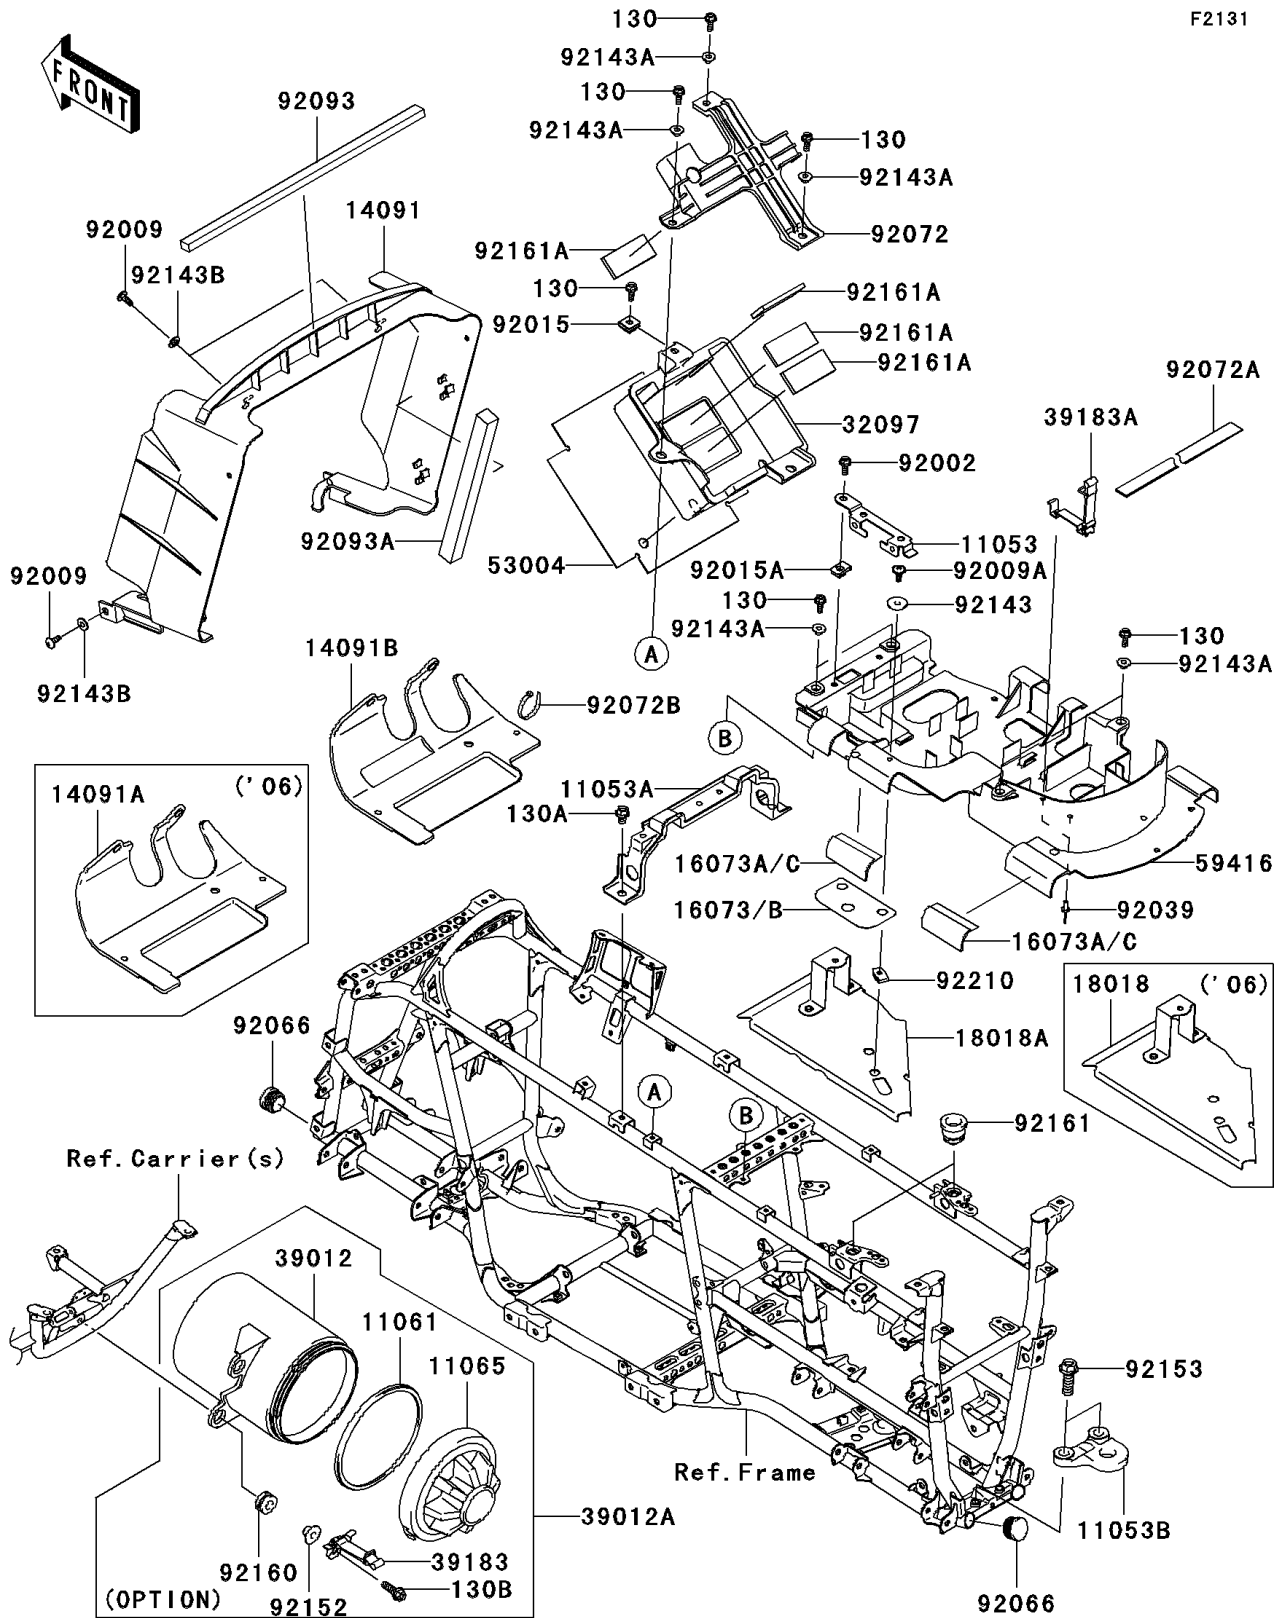

# 2007 Brute Force 750 4x4i PARTS DIAGRAM

## Frame Fittings

F2131

### Frame Fittings

ITEM NAME	PART NUMBER	QUANTITY
BRACKET,FUSE ASSY (Ref # 11053)	11053-0937	1
BRACKET,SEAT&BATTERY BAND (Ref # 11053A)	11053-0969	1
BRACKET,TRAILER HITCH (Ref # 11053B)	11053-1638	1
GASKET,TOOL CASE (Ref # 11061)	11061-0072	1
CAP,TOOL CASE (Ref # 11065)	11065-0088	1
COVER,RADIATOR (Ref # 14091)	14091-0338	1
COVER,AIR CLEANER (Ref # 14091B)	14091-0540	1
INSULATOR,ELECTRIC CASE (Ref # 16073B)	16073-0035	1
INSULATOR,ELECTRIC CASE (Ref # 16073C)	16073-0036	2
PLATE-HEAT GUARD (Ref # 18018A)	18018-0009	1
CASE-BATTERY (Ref # 32097)	32097-0009	1
CASE-STORAGE (Ref # 39012)	39012-0005	1
CASE-STORAGE,ASSY (Ref # 39012A)	39012-5013	1
BAND-ASSY,TOOL BAG (Ref # 39183)	39183-0003	1
BAND-ASSY,TOOL BAG (Ref # 39183A)	39183-1065	1
MAT,BATTERY CASE (Ref # 53004)	53004-0002	1
CASE-ELECTRIC (Ref # 59416)	59416-0004	1
BOLT,6X16 (Ref # 92002)	92002-1571	1
SCREW,TAPPING,6X16 (Ref # 92009)	92009-1166	4
SCREW,6X16 (Ref # 92009A)	92009-1621	1
NUT,6MM (Ref # 92015)	92015-1094	1
NUT,6MM (Ref # 92015A)	92015-1602	1
RIVET,4.8MM (Ref # 92039)	92039-3719	2
PLUG (Ref # 92066)	92066-0036	4
BAND,BATTERY (Ref # 92072)	92072-0033	1
BAND,MAGIC TAPE (Ref # 92072A)	92072-0040	1
BAND,L=188 (Ref # 92072B)	92072-1239	4
SEAL,L=408 (Ref # 92093)	92093-0024	1
SEAL,L=250 (Ref # 92093A)	92093-0028	2

### Frame Fittings

ITEM NAME	PART NUMBER	QUANTITY
COLLAR,L=6.5 (Ref # 92143)	92143-1025	1
COLLAR (Ref # 92143A)	92143-1057	7
COLLAR (Ref # 92143B)	92143-1087	4
BOLT-FLANGED,6X16 (Ref # 130)	130J0616	8
BOLT-FLANGED,8X12 (Ref # 130A)	130J0812	2
BOLT-FLANGED,8X25 (Ref # 130B)	130J0825	2
COLLAR (Ref # 92152)	92152-0155	2
BOLT,FLANGED,12X35 (Ref # 92153)	92153-0847	2
DAMPER (Ref # 92160)	92160-1151	2
DAMPER (Ref # 92161)	92161-0048	2
DAMPER (Ref # 92161A)	92161-1127	4
NUT (Ref # 92210)	92210-1331	1