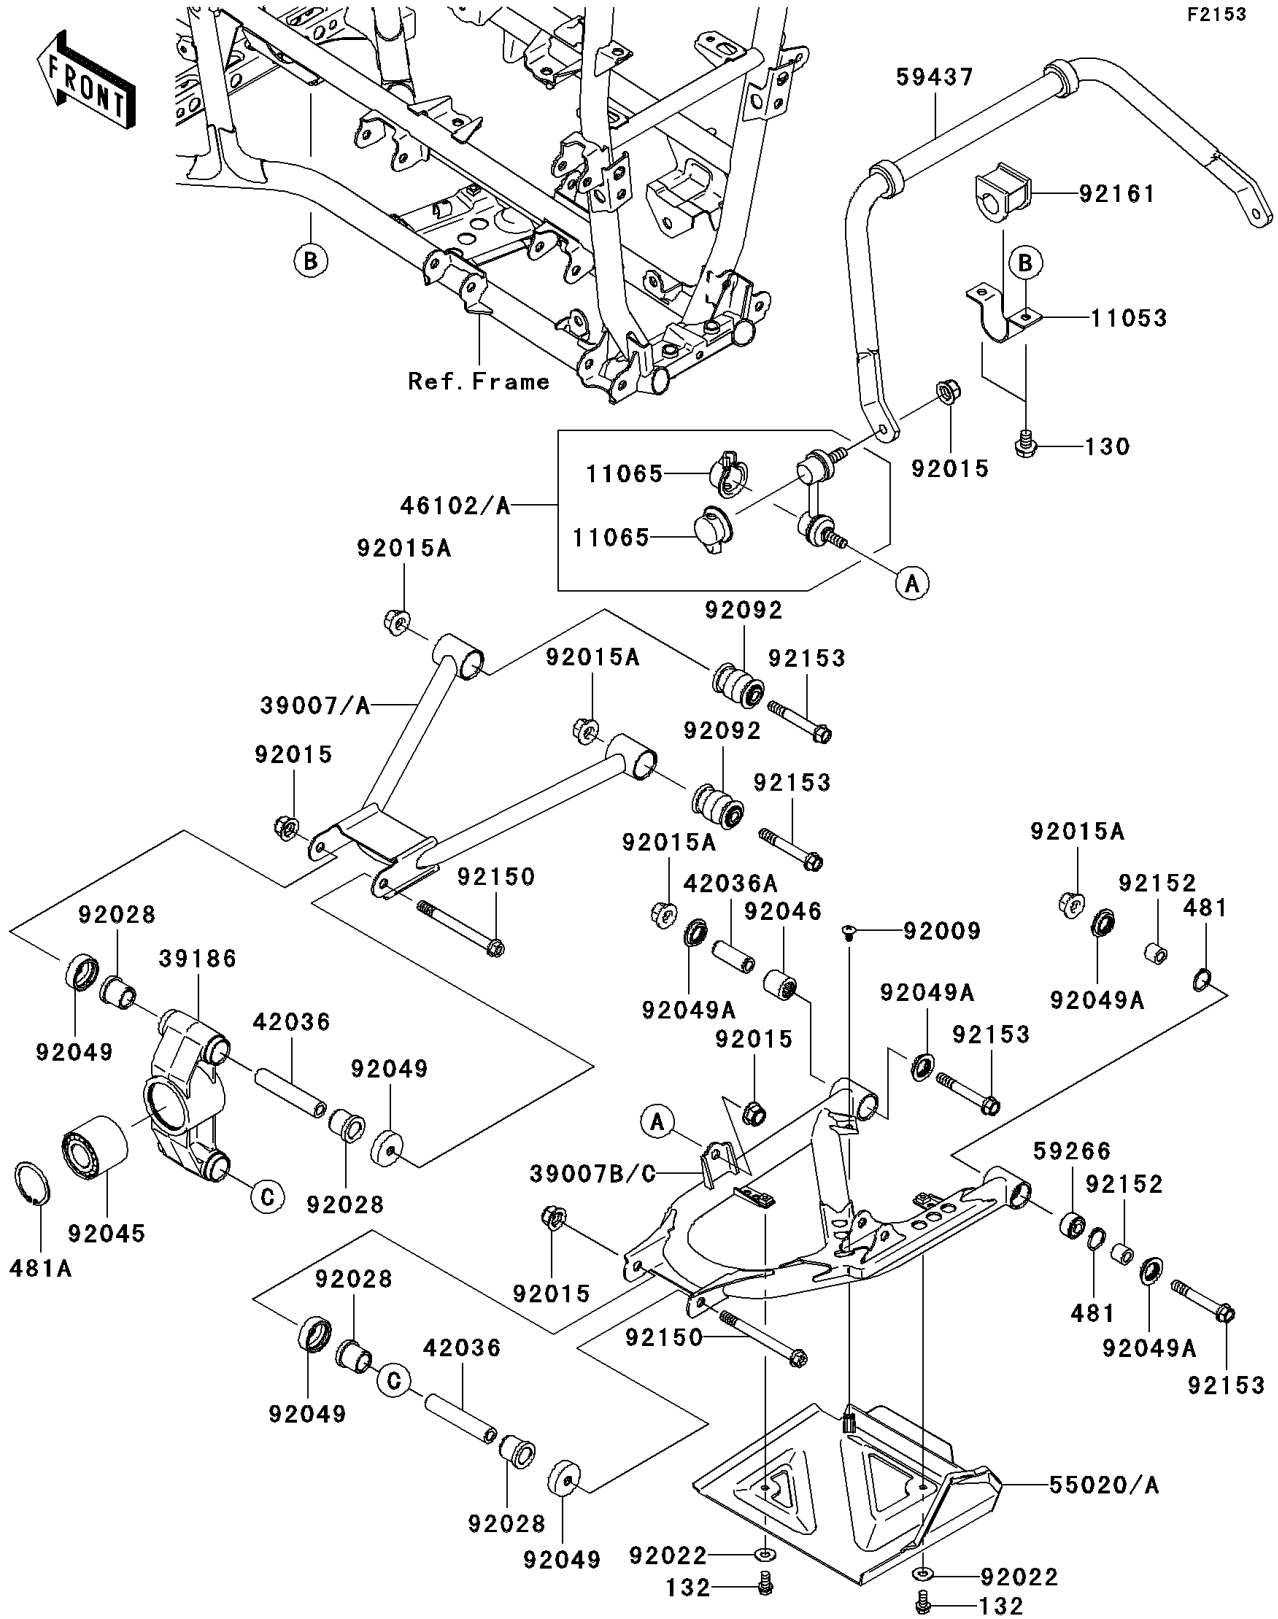

2007 Brute Force 750 4x4i PARTS DIAGRAM

Rear Suspension