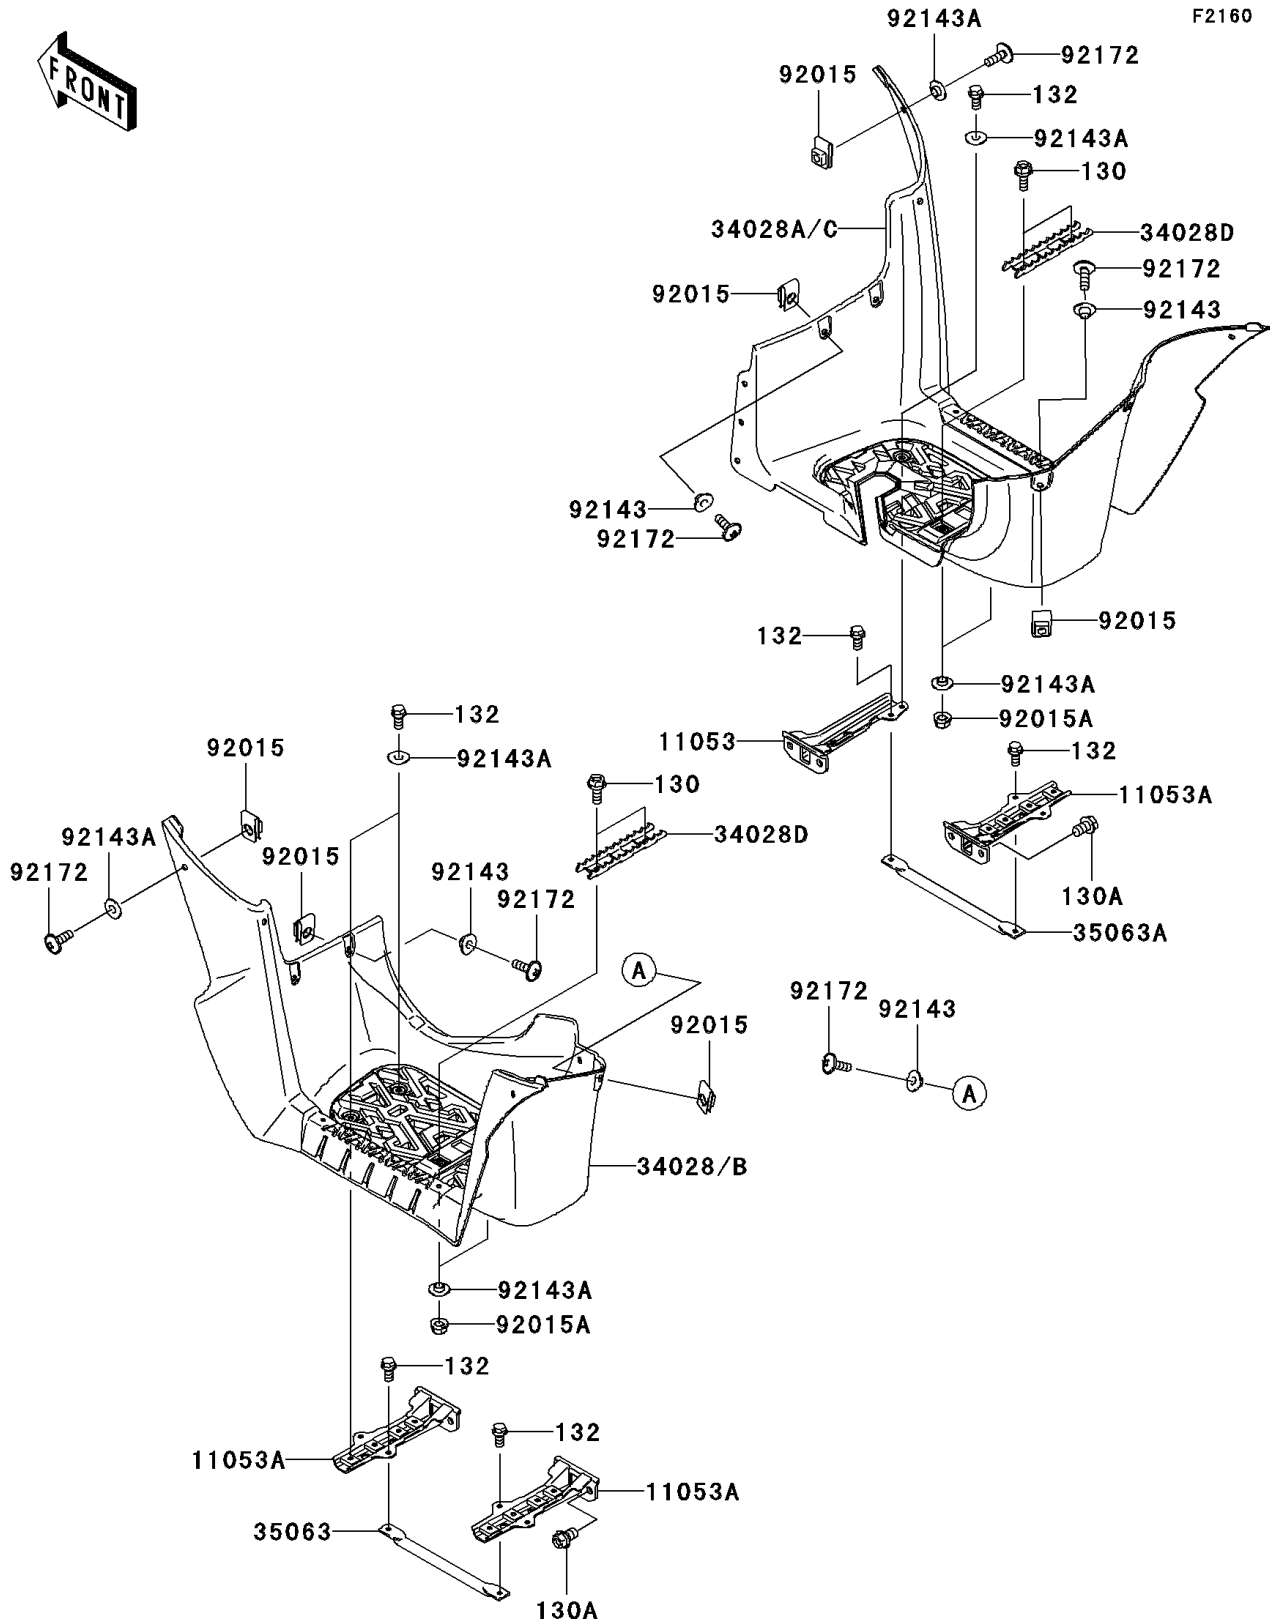

2006 Brute Force 750 4x4i PARTS DIAGRAM

Footrests

F2160

2006 Brute Force 750 4x4i PARTS LIST

Footrests

ITEM NAME	PART NUMBER	QUANTITY
BOLT-FLANGED,6X16 (Ref # 130)	130J0616	4
BOLT-FLANGED,10X16 (Ref # 130A)	130S1016	8
BOLT-FLANGED-SMALL,6X12 (Ref # 132)	132J0612	11
BRACKET,FOOT BOARD,RH (Ref # 11053)	11053-0994	1
BRACKET,FOOT BOARD (Ref # 11053A)	11053-0996	3
STEP,FOOT BOARD,LH,F.BLACK (Ref # 34028)	34028-0021-6Z	1
STEP,FOOT BOARD,RH,F.BLACK (Ref # 34028A)	34028-0022-6Z	1
STEP,FOOT PEG,F.BLACK (Ref # 34028D)	34028-1487-21	2
STAY,STEP,LH (Ref # 35063)	35063-0098	1
STAY,STEP,RH (Ref # 35063A)	35063-0099	1
NUT,6MM (Ref # 92015)	92015-1602	17
NUT,LOCK,FLANGED,6MM (Ref # 92015A)	92015-1603	4
COLLAR (Ref # 92143)	92143-1057	4
COLLAR (Ref # 92143A)	92143-1087	24
SCREW,6X18 (Ref # 92172)	92172-0002	17