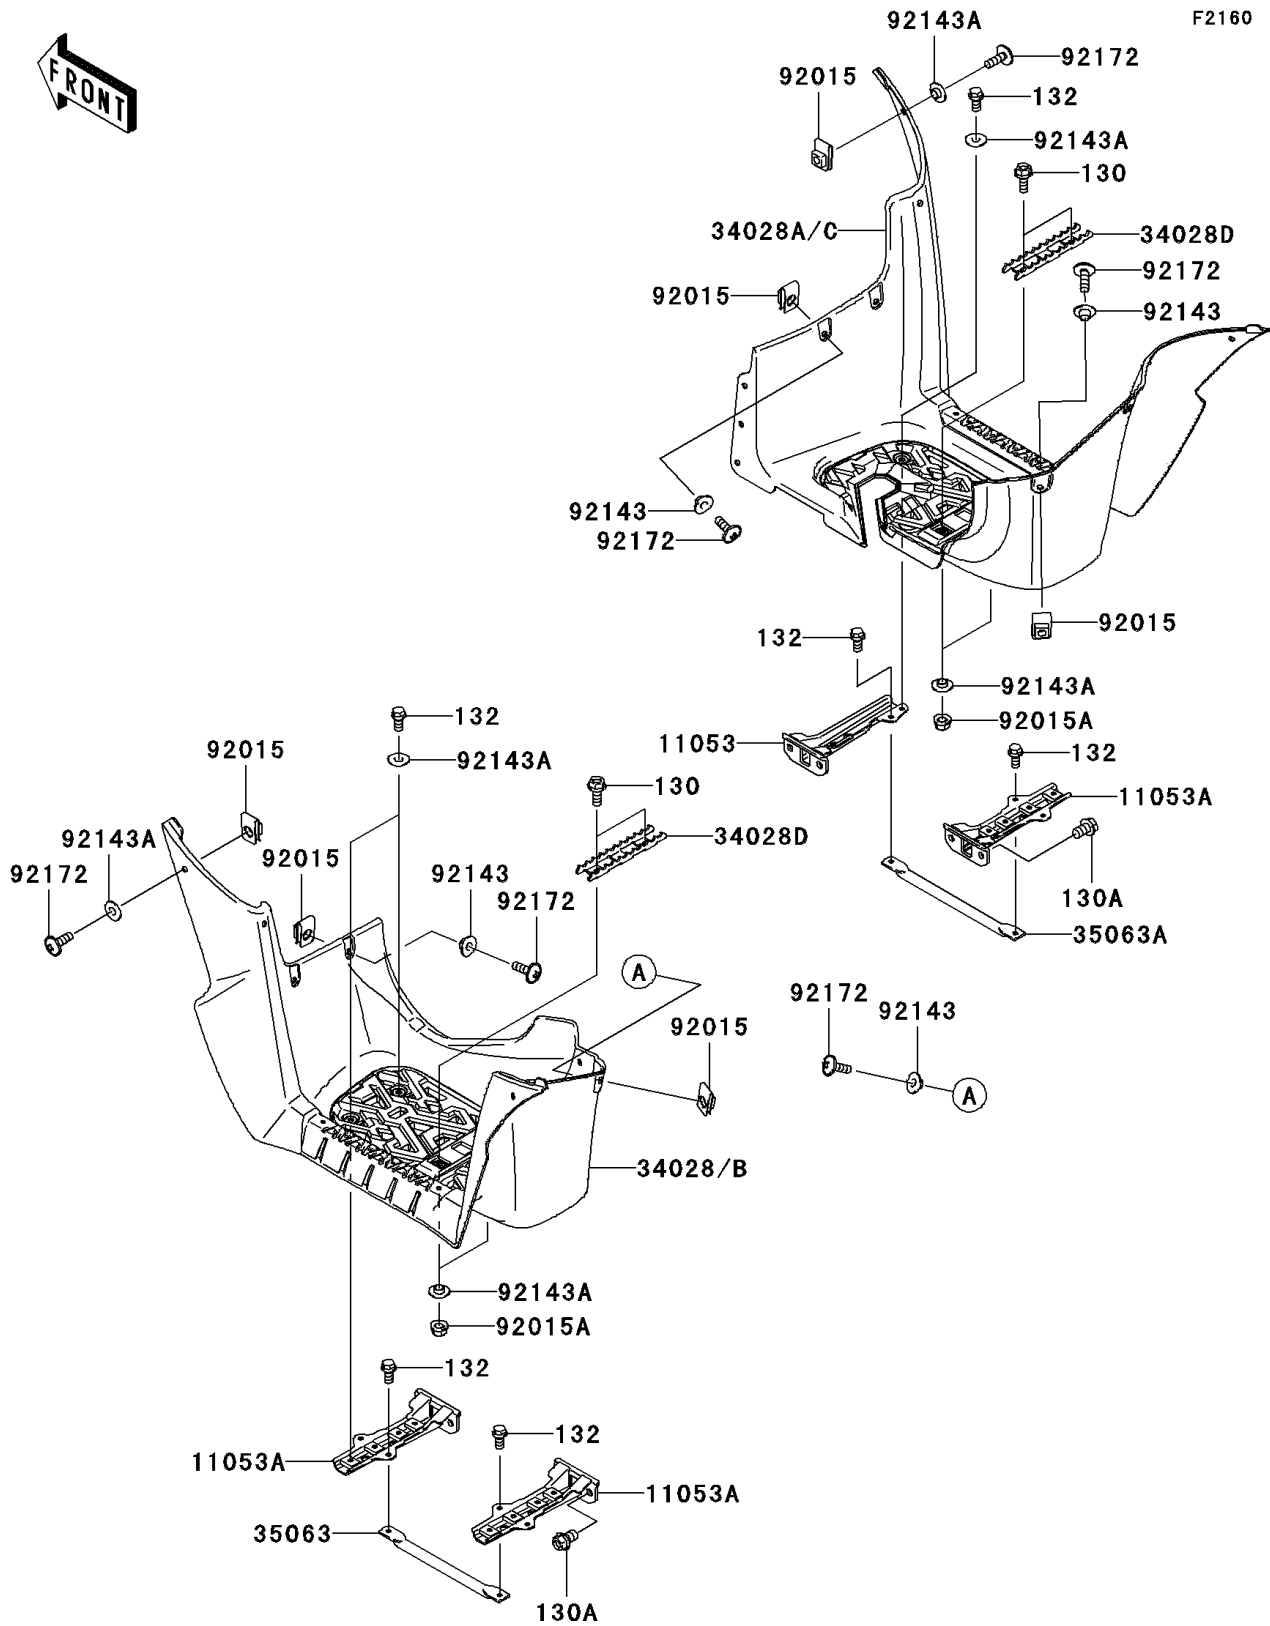

2007 Brute Force 750 4x4i PARTS DIAGRAM

Footrests

2007 Brute Force 750 4x4i PARTS LIST

Footrests

ITEM NAME	PART NUMBER	QUANTITY
BOLT-FLANGED,6X16 (Ref # 130)	130J0616	4
BOLT-FLANGED,10X16 (Ref # 130A)	130S1016	8
BOLT-FLANGED-SMALL,6X12 (Ref # 132)	132J0612	11
BRACKET,FOOT BOARD,RH (Ref # 11053)	11053-0994	1
BRACKET,FOOT BOARD (Ref # 11053A)	11053-0996	3
STEP,FOOT BOARD,LH,F.BLACK (Ref # 34028B)	34028-0054-6Z	1
STEP,FOOT BOARD,RH,F.BLACK (Ref # 34028C)	34028-0055-6Z	1
STEP,FOOT PEG,F.BLACK (Ref # 34028D)	34028-1487-21	2
STAY,STEP,LH (Ref # 35063)	35063-0098	1
STAY,STEP,RH (Ref # 35063A)	35063-0099	1
NUT,6MM (Ref # 92015)	92015-1602	17
NUT,LOCK,FLANGED,6MM (Ref # 92015A)	92015-1603	4
COLLAR (Ref # 92143)	92143-1057	4
COLLAR (Ref # 92143A)	92143-1087	24
SCREW,6X18 (Ref # 92172)	92172-0002	17