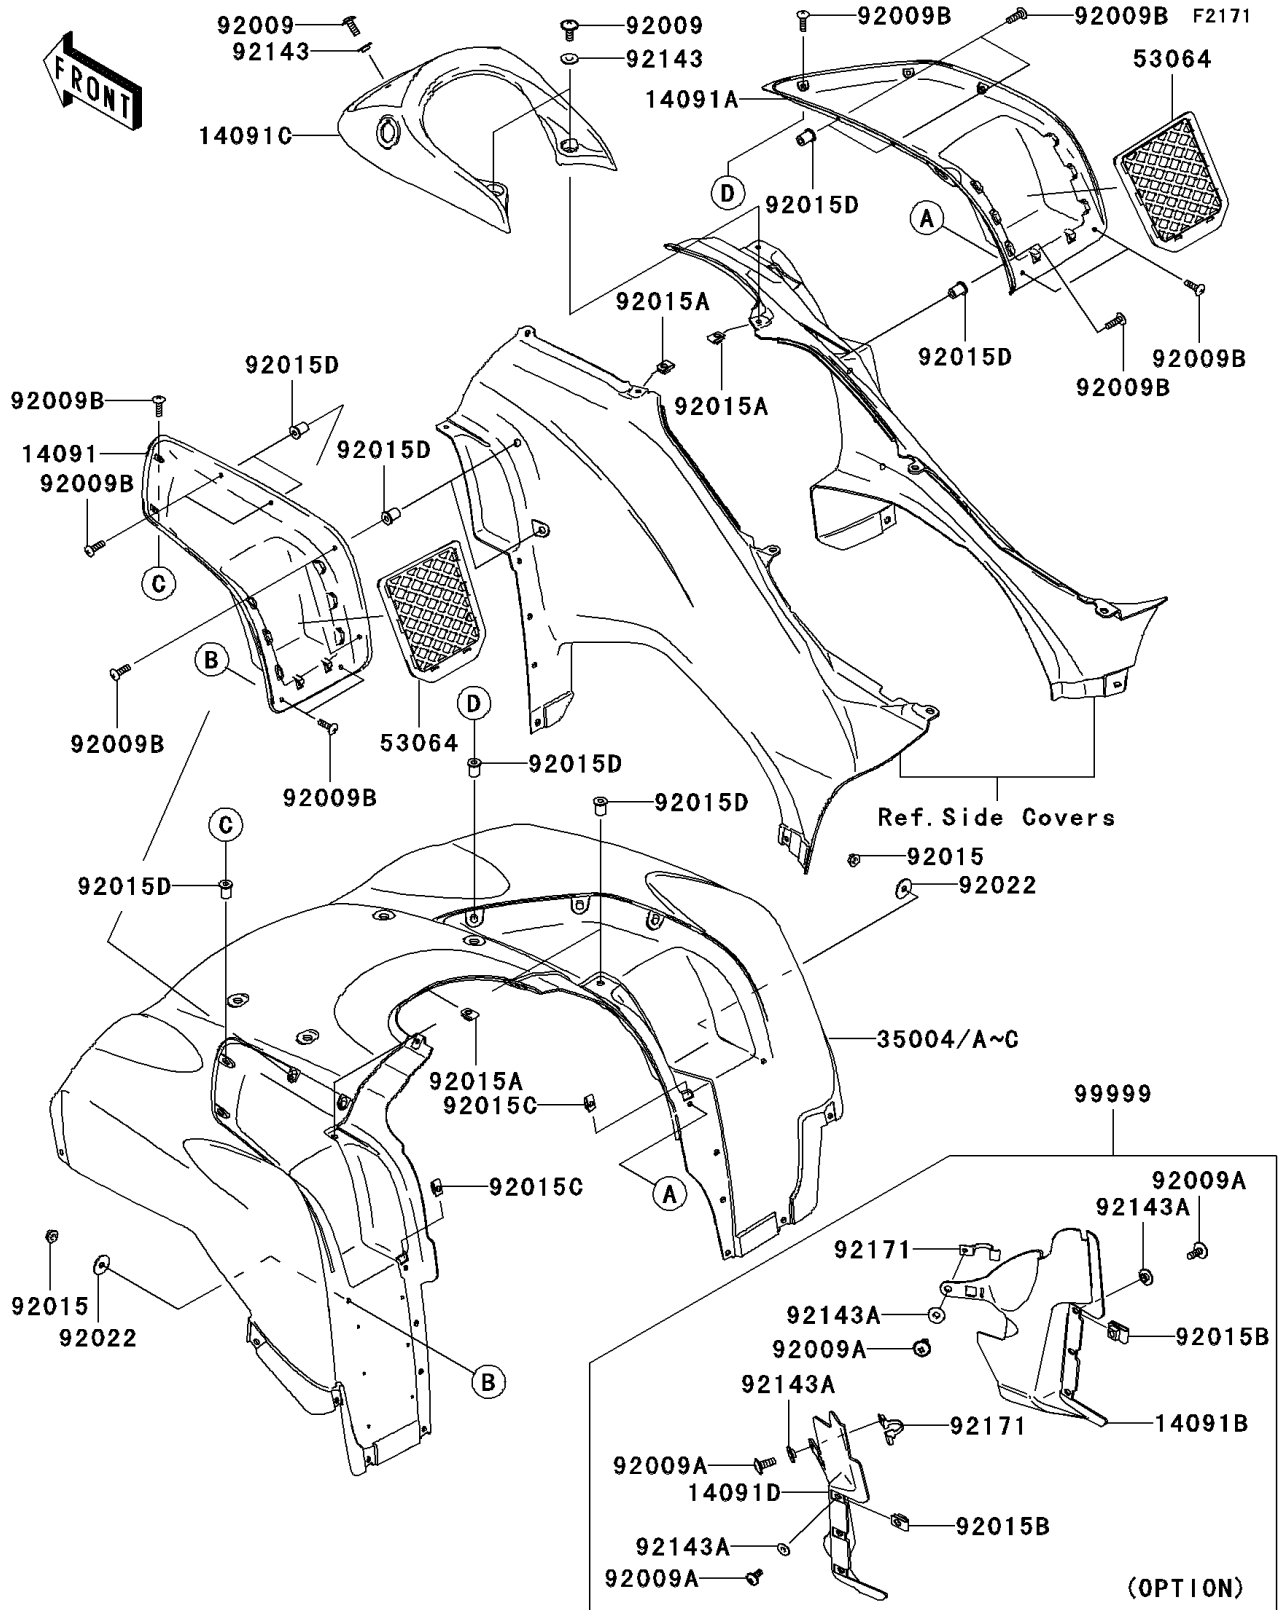

2006 Brute Force 750 4x4i PARTS DIAGRAM

Front Fender(s)

2006 Brute Force 750 4x4i PARTS LIST

Front Fender(s)

ITEM NAME	PART NUMBER	QUANTITY
COVER,POCKET,LH,F.BLACK (Ref # 14091)	14091-0135-6Z	1
COVER,POCKET,RH,F.BLACK (Ref # 14091A)	14091-0136-6Z	1
COVER,SIDE,INNER,RH (Ref # 14091B)	14091-0179	1
COVER,TOP,F.BLACK (Ref # 14091C)	14091-0270-6Z	1
COVER,SIDE,INNER,LH (Ref # 14091D)	14091-0337	1
FENDER-FRONT,A.RED (Ref # 35004)	35004-0047-260	1
FENDER-FRONT,W.GREEN (Ref # 35004A)	35004-0047-286	1
NET-CARGO (Ref # 53064)	53064-0002	2
SCREW,6X16 (Ref # 92009)	92009-1621	3
SCREW,6X16 (Ref # 92009A)	92009-1621	8
SCREW,5X18 (Ref # 92009B)	92009-1655	17
NUT,FLANGED,5MM (Ref # 92015)	92015-1259	2
NUT,6MM (Ref # 92015A)	92015-1602	3
NUT,6MM (Ref # 92015B)	92015-1602	6
NUT,5MM (Ref # 92015C)	92015-1710	2
NUT,WELL,5MM (Ref # 92015D)	92015-1757	15
WASHER,5.5X20X1.2 (Ref # 92022)	92022-1581	2
COLLAR (Ref # 92143)	92143-1087	3
COLLAR (Ref # 92143A)	92143-1087	8
CLAMP (Ref # 92171)	92171-0223	2
INNER FENDER KIT (Ref # 99999)	99999-0055	1