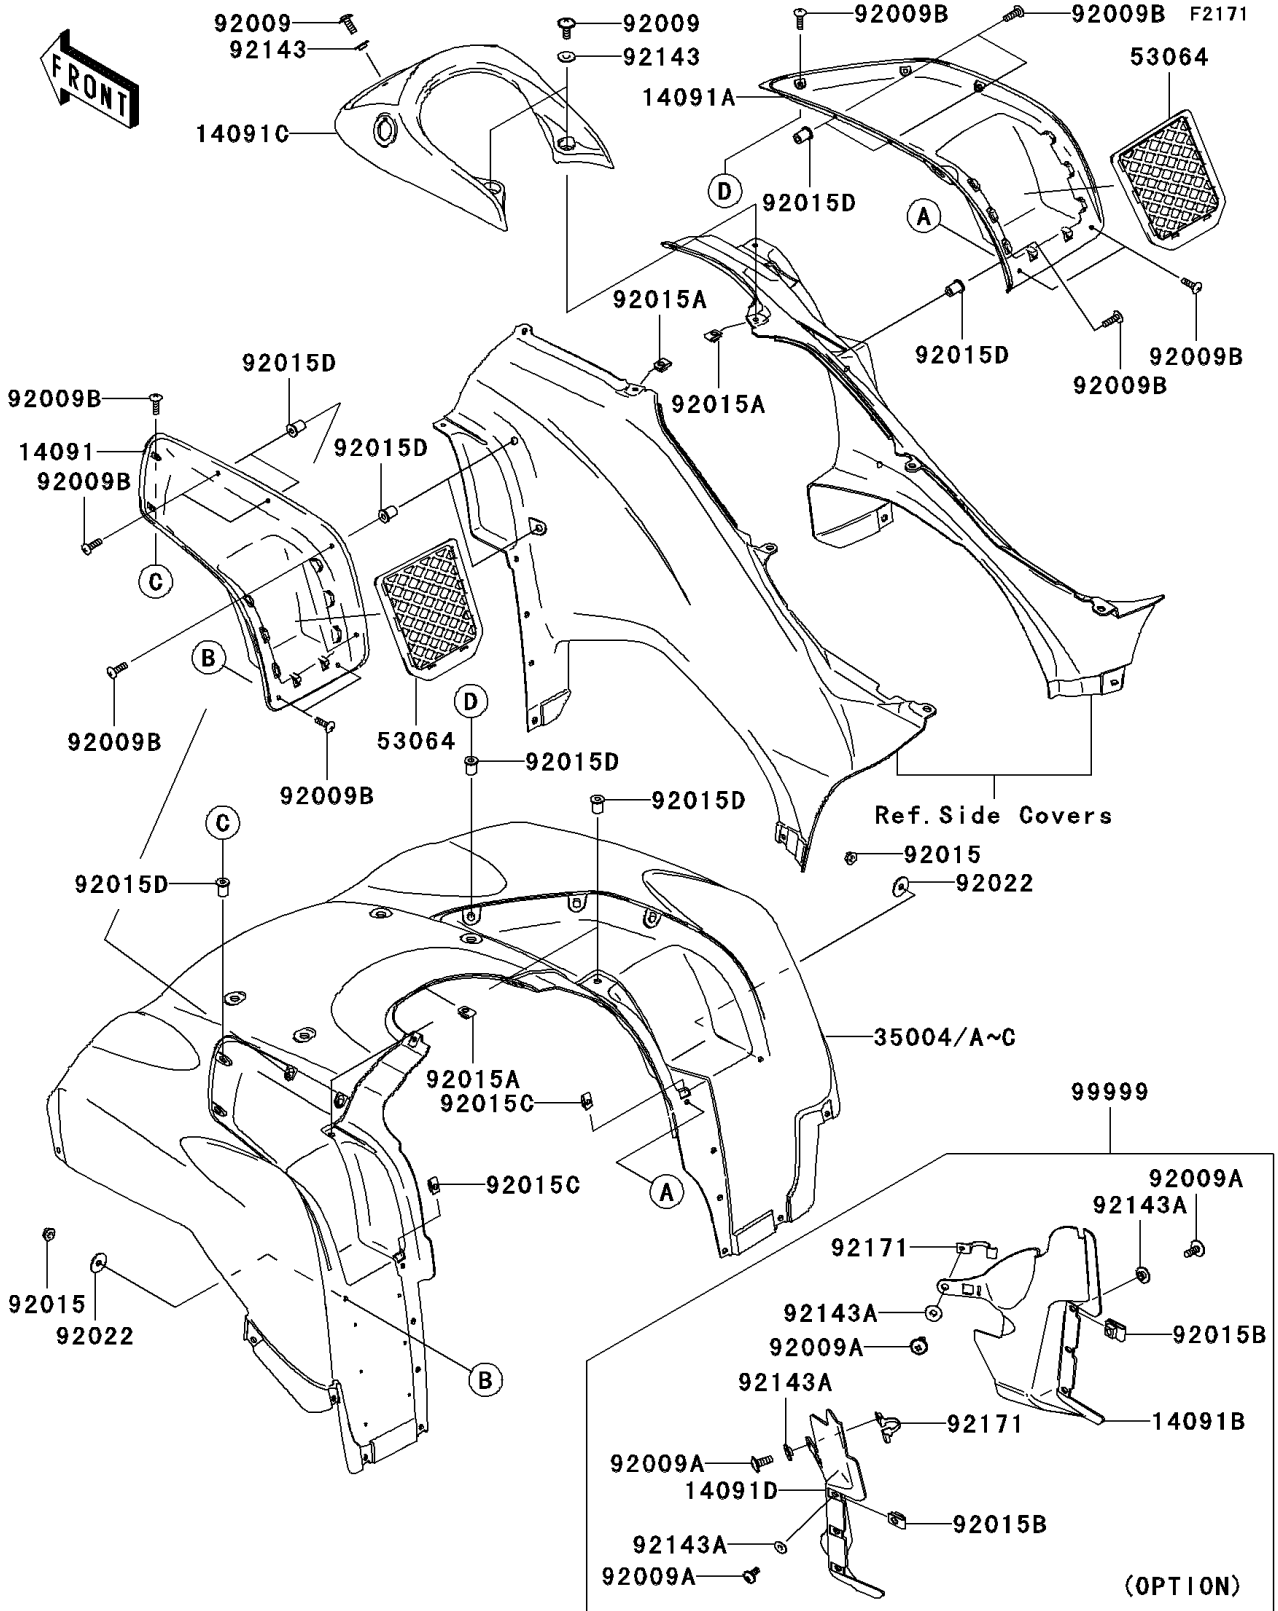

2007 Brute Force 750 4x4i PARTS DIAGRAM

Front Fender(s)

2007 Brute Force 750 4x4i PARTS LIST

Front Fender(s)

ITEM NAME	PART NUMBER	QUANTITY
COVER,POCKET,LH,F.BLACK (Ref # 14091)	14091-0135-6Z	1
COVER,POCKET,RH,F.BLACK (Ref # 14091A)	14091-0136-6Z	1
COVER,SIDE,INNER,RH (Ref # 14091B)	14091-0179	1
COVER,TOP,F.BLACK (Ref # 14091C)	14091-0270-6Z	1
COVER,SIDE,INNER,LH (Ref # 14091D)	14091-0337	1
FENDER-FRONT,A.RED (Ref # 35004)	35004-0047-260	1
FENDER-FRONT,W.GREEN (Ref # 35004A)	35004-0047-286	1
FENDER-FRONT,L.GREEN (Ref # 35004B)	35004-0047-290	1
FENDER-FRONT,BLACK (Ref # 35004C)	35004-0047-839	1
NET-CARGO (Ref # 53064)	53064-0002	2
SCREW,6X16 (Ref # 92009)	92009-1621	3
SCREW,6X16 (Ref # 92009A)	92009-1621	8
SCREW,5X18 (Ref # 92009B)	92009-1655	17
NUT,FLANGED,5MM (Ref # 92015)	92015-1259	2
NUT,6MM (Ref # 92015A)	92015-1602	3
NUT,6MM (Ref # 92015B)	92015-1602	6
NUT,5MM (Ref # 92015C)	92015-1710	2
NUT,WELL,5MM (Ref # 92015D)	92015-1757	15
WASHER,5.5X20X1.2 (Ref # 92022)	92022-1581	2
COLLAR (Ref # 92143)	92143-1087	3
COLLAR (Ref # 92143A)	92143-1087	8
CLAMP (Ref # 92171)	92171-0223	2
INNER FENDER KIT (Ref # 99999)	99999-0055	1