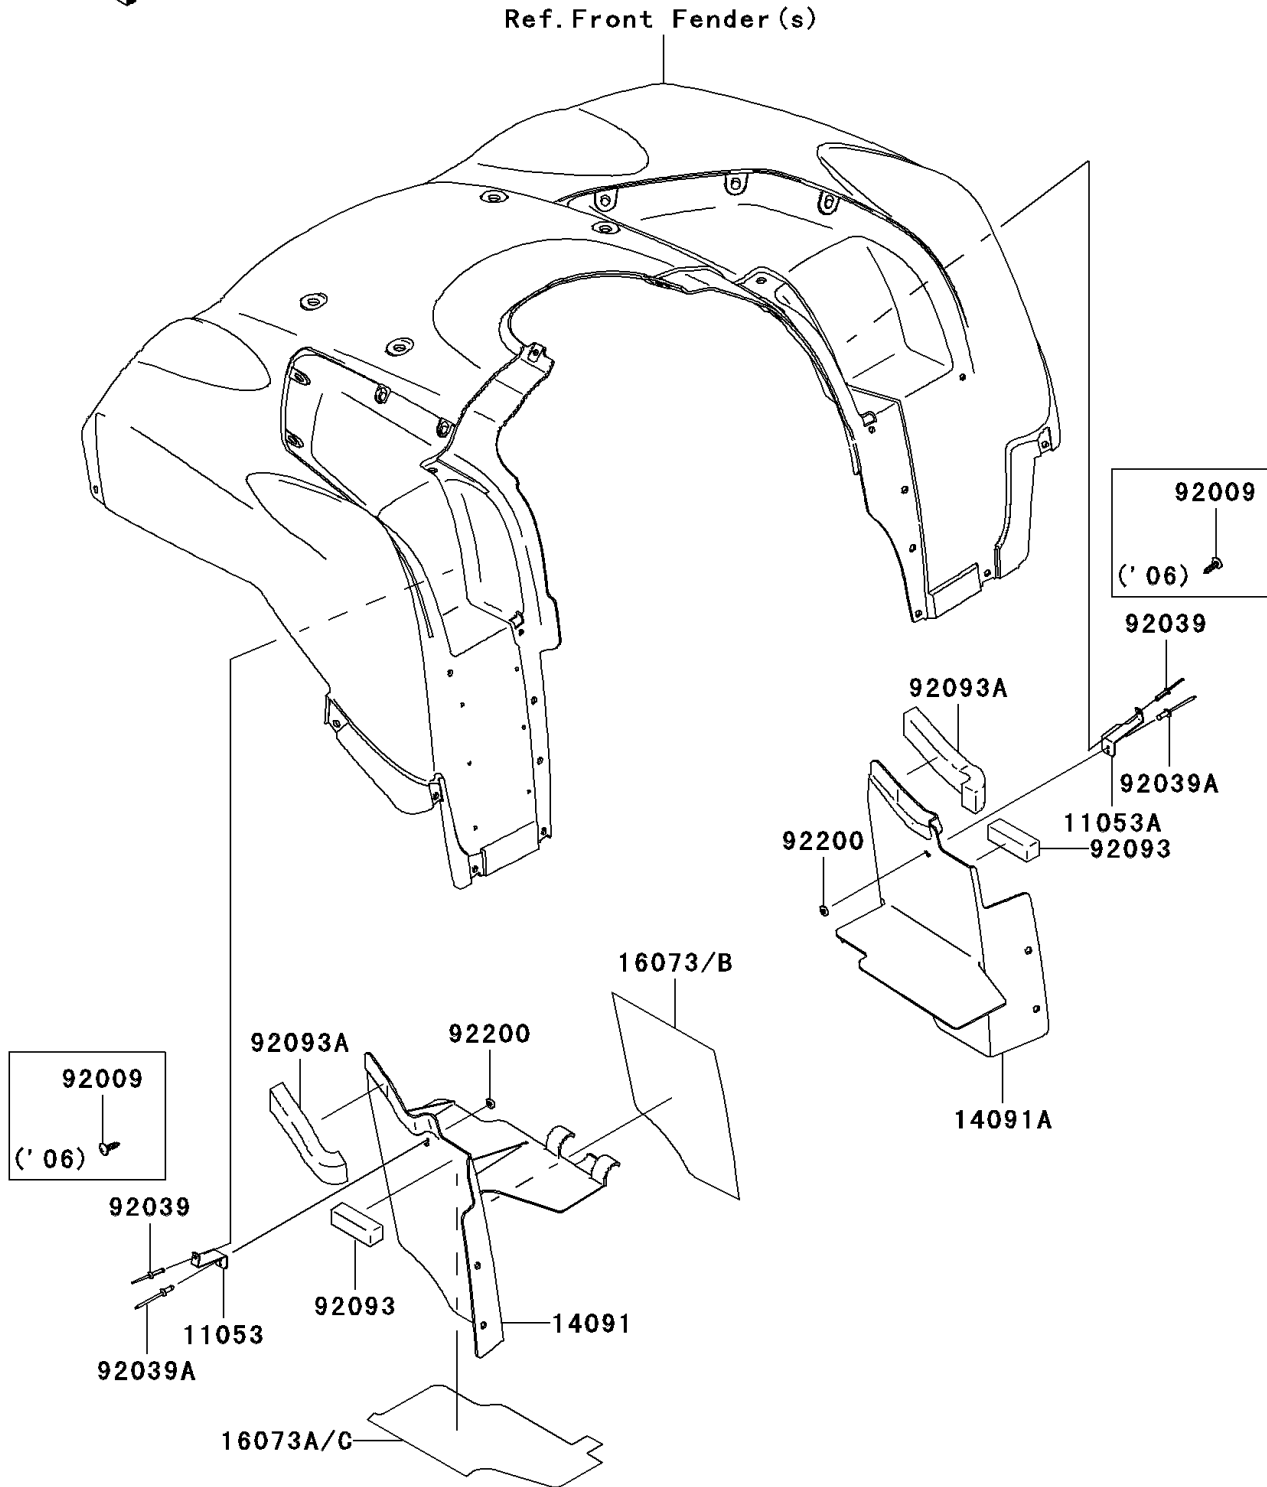

# 2007 Brute Force 750 4x4i PARTS DIAGRAM

Flap

F2173

## 2007 Brute Force 750 4x4i PARTS LIST

### Flap

ITEM NAME	PART NUMBER	QUANTITY
BRACKET,INNER FLAP,LH (Ref # 11053)	11053-1979	1
BRACKET,INNER FLAP,RH (Ref # 11053A)	11053-1980	1
COVER,FRONT FENDER,LH (Ref # 14091)	14091-0491	1
COVER,FRONT FENDER,RH (Ref # 14091A)	14091-0492	1
INSULATOR,INNER FLAP,LH,LWR (Ref # 16073B)	16073-0037	1
INSULATOR,INNER FLAP,LH,UPP (Ref # 16073C)	16073-0038	1
RIVET (Ref # 92039)	92039-1260	2
RIVET,3.2X8 (Ref # 92039A)	92039-3763	2
SEAL,FR FENDER (Ref # 92093)	92093-0038	2
SEAL (Ref # 92093A)	92093-1580	2
WASHER,3.5X8X1 (Ref # 92200)	92200-1251	2