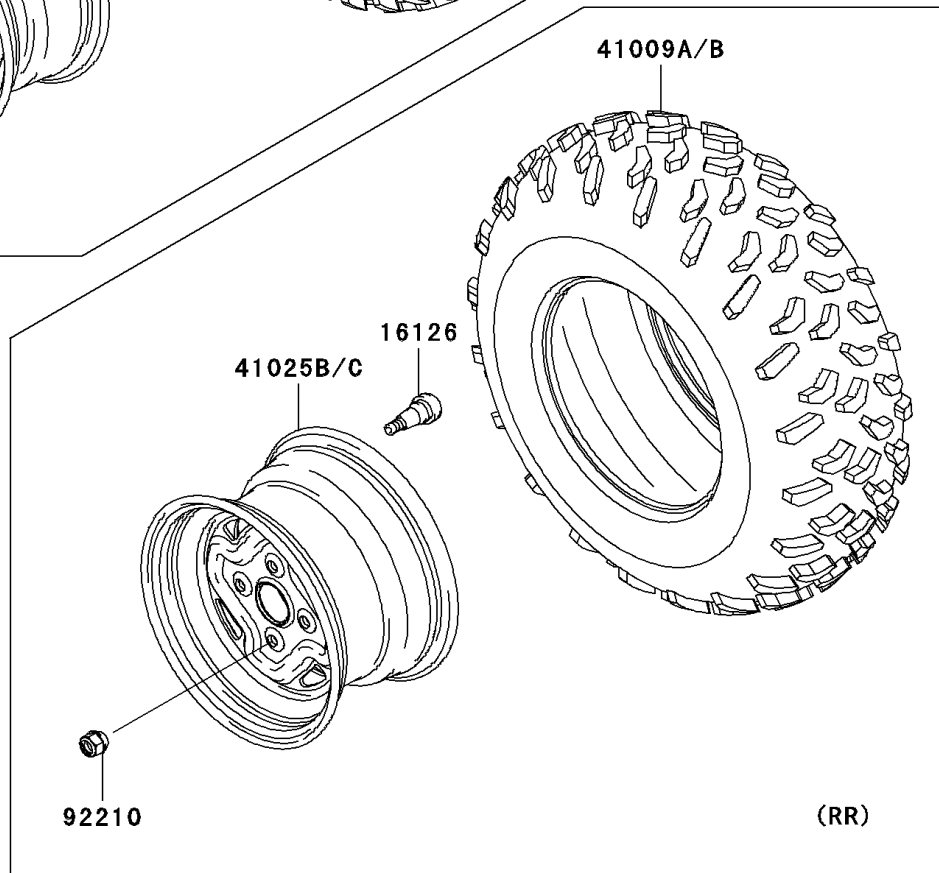

# 2007 Brute Force 750 4x4i PARTS DIAGRAM

Wheels/Tires

F2210

## 2007 Brute Force 750 4x4i PARTS LIST

### Wheels/Tires

ITEM NAME	PART NUMBER	QUANTITY
VALVE (Ref # 16126)	16126-4001	4
TIRE,FR,AT25X8-12,KT191(D) (Ref # 41009)	41009-0039	2
TIRE,RR,AT25X10-12,KT195(D) (Ref # 41009B)	41009-0112	2
RIM,FR,12X6.0AT,F.S.BLACK (Ref # 41025A)	41025-0043-397	2
RIM,RR,12X7.5AT,F.S.BLACK (Ref # 41025C)	41025-0044-397	2
NUT,LOCK,10MM (Ref # 92210)	92210-0203	16