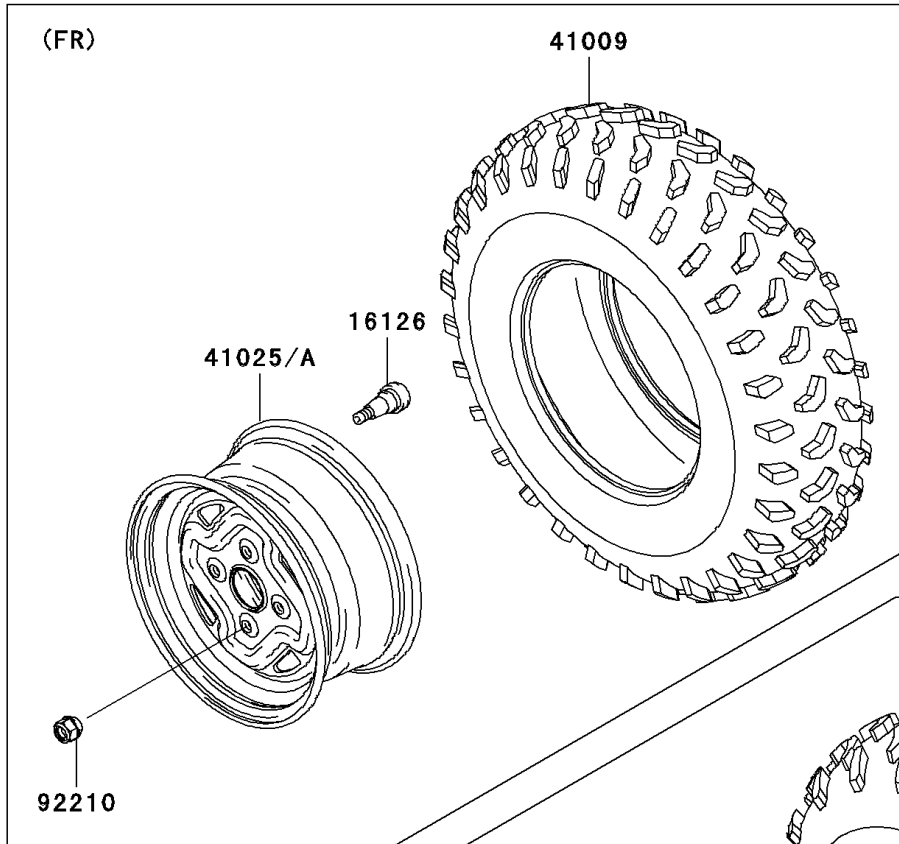

# 2007 Brute Force 750 4x4i PARTS DIAGRAM

Wheels/Tires

F2210

## 2007 Brute Force 750 4x4i PARTS LIST

### Wheels/Tires

ITEM NAME	PART NUMBER	QUANTITY
VALVE (Ref # 16126)	16126-4001	4
TIRE,FR,AT25X8-12,KT191(D) (Ref # 41009)	41009-0039	2
TIRE,RR,AT25X10-12,KT195(D) (Ref # 41009B)	41009-0112	2
RIM,FR,12X6.0AT,F.S.BLACK (Ref # 41025A)	41025-0043-397	2
RIM,RR,12X7.5AT,F.S.BLACK (Ref # 41025C)	41025-0044-397	2
NUT,LOCK,10MM (Ref # 92210)	92210-0203	16