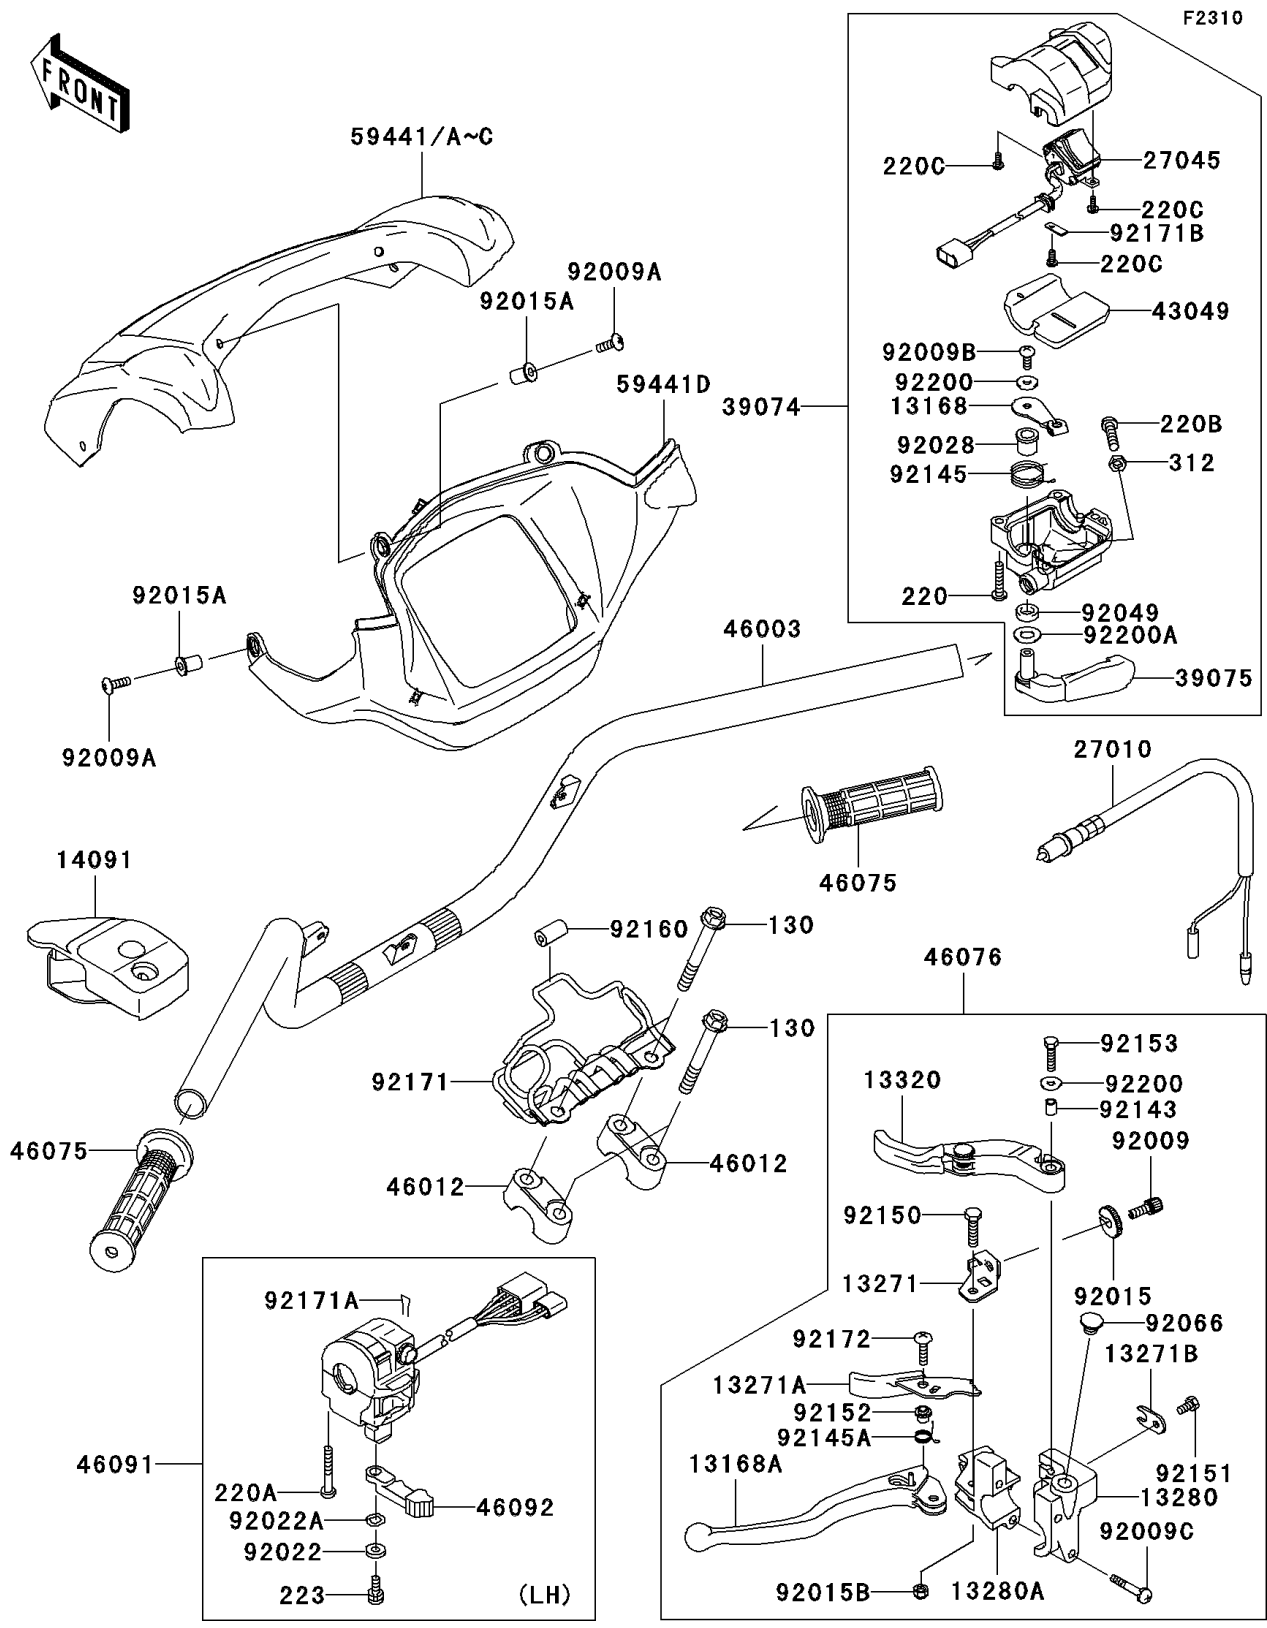

2007 Brute Force 750 4x4i PARTS DIAGRAM

Handlebar