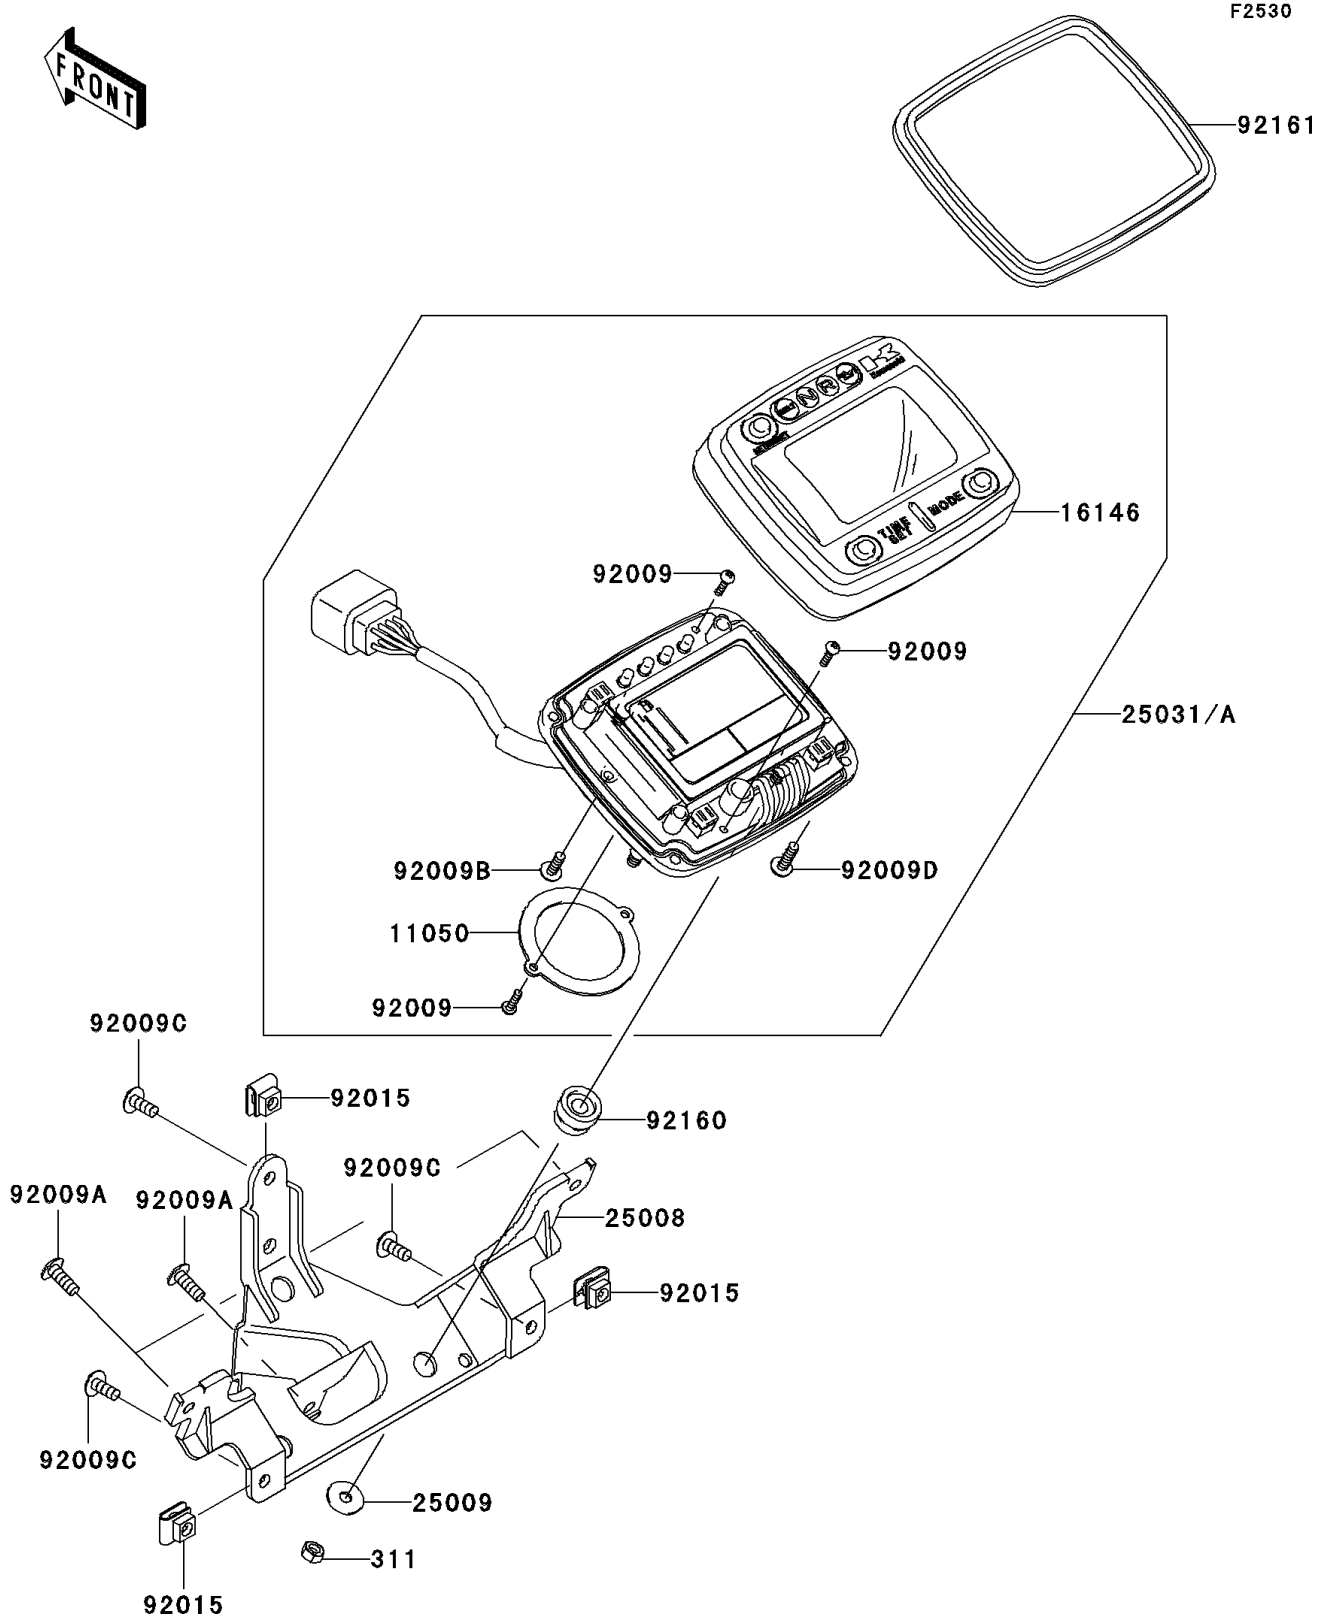

2006 Brute Force 750 4x4i PARTS DIAGRAM

Meter(s)

2006 Brute Force 750 4x4i PARTS LIST

Meter(s)

ITEM NAME	PART NUMBER	QUANTITY
NUT-HEX (Ref # 311)	311C0500	3
BRACKET,METER (Ref # 11050)	11050-1932	1
COVER-ASSY,UPPER (Ref # 16146)	16146-0011	1
BRACKET-METER (Ref # 25008)	25008-0003	1
WASHER,5.2X16X1.2 (Ref # 25009)	25009-004	3
SCREW,TAPPING,3X12 (Ref # 92009)	92009-1028	4
SCREW,TAPPING,5X14 (Ref # 92009A)	92009-1197	3
SCREW,TAPPING,4X12 (Ref # 92009B)	92009-1254	1
SCREW,5X12 (Ref # 92009C)	92009-1652	3
SCREW,6X18 (Ref # 92009D)	92009-1663	4
NUT,5MM (Ref # 92015)	92015-1573	3
DAMPER (Ref # 92160)	92160-1460	3
DAMPER,METER,UPP (Ref # 92161)	92161-1114	1
METER-ASSY,MPH (Ref # 25031)	25031-0034	1
METER-ASSY,KPH (Ref # 25031A)	25031-0057	1