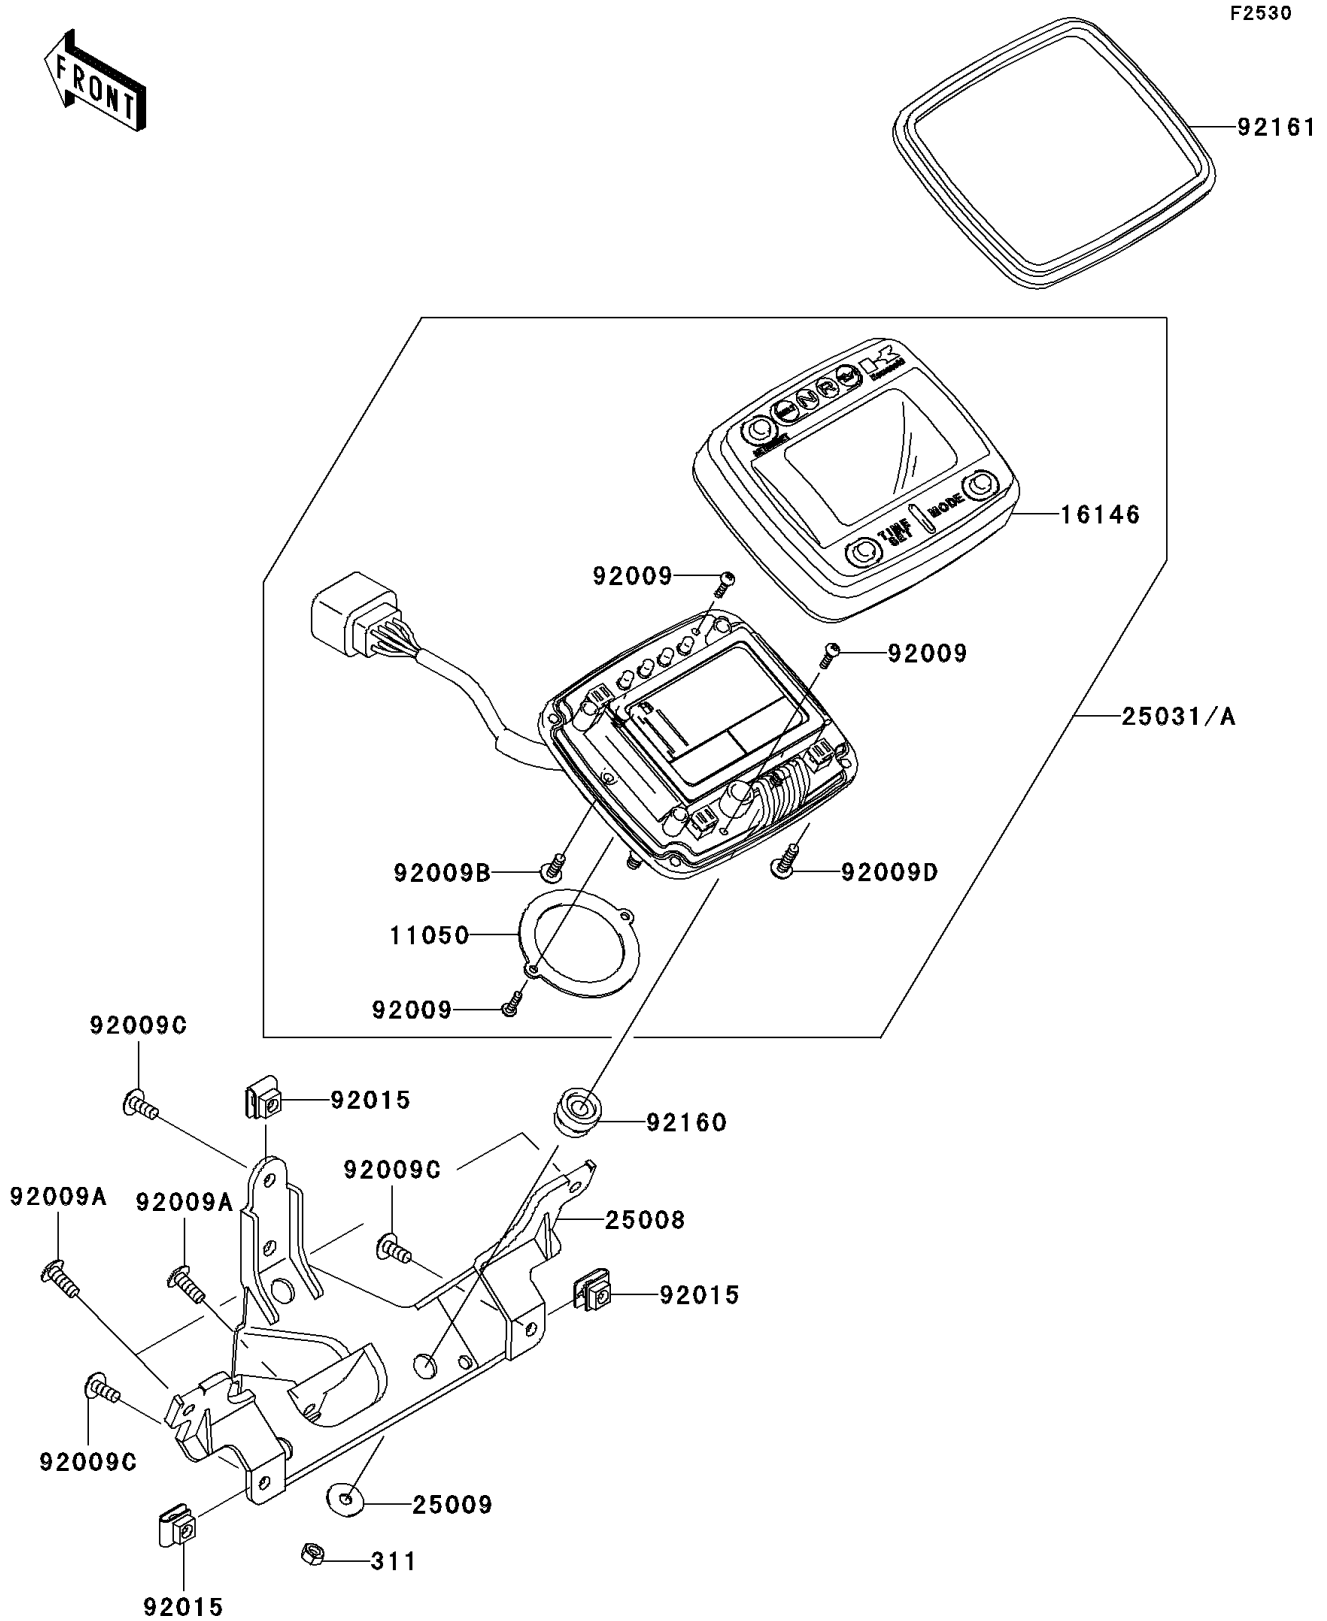

2007 Brute Force 750 4x4i PARTS DIAGRAM

Meter(s)

2007 Brute Force 750 4x4i PARTS LIST

Meter(s)

ITEM NAME	PART NUMBER	QUANTITY
NUT-HEX (Ref # 311)	311C0500	3
BRACKET,METER (Ref # 11050)	11050-1932	1
COVER-ASSY,UPPER (Ref # 16146)	16146-0011	1
BRACKET-METER (Ref # 25008)	25008-0003	1
WASHER,5.2X16X1.2 (Ref # 25009)	25009-004	3
SCREW,TAPPING,3X12 (Ref # 92009)	92009-1028	4
SCREW,TAPPING,5X14 (Ref # 92009A)	92009-1197	3
SCREW,TAPPING,4X12 (Ref # 92009B)	92009-1254	1
SCREW,5X12 (Ref # 92009C)	92009-1652	3
SCREW,6X18 (Ref # 92009D)	92009-1663	4
NUT,5MM (Ref # 92015)	92015-1573	3
DAMPER (Ref # 92160)	92160-1460	3
DAMPER,METER,UPP (Ref # 92161)	92161-1114	1
METER-ASSY,MPH (Ref # 25031)	25031-0034	1
METER-ASSY,KPH (Ref # 25031A)	25031-0057	1