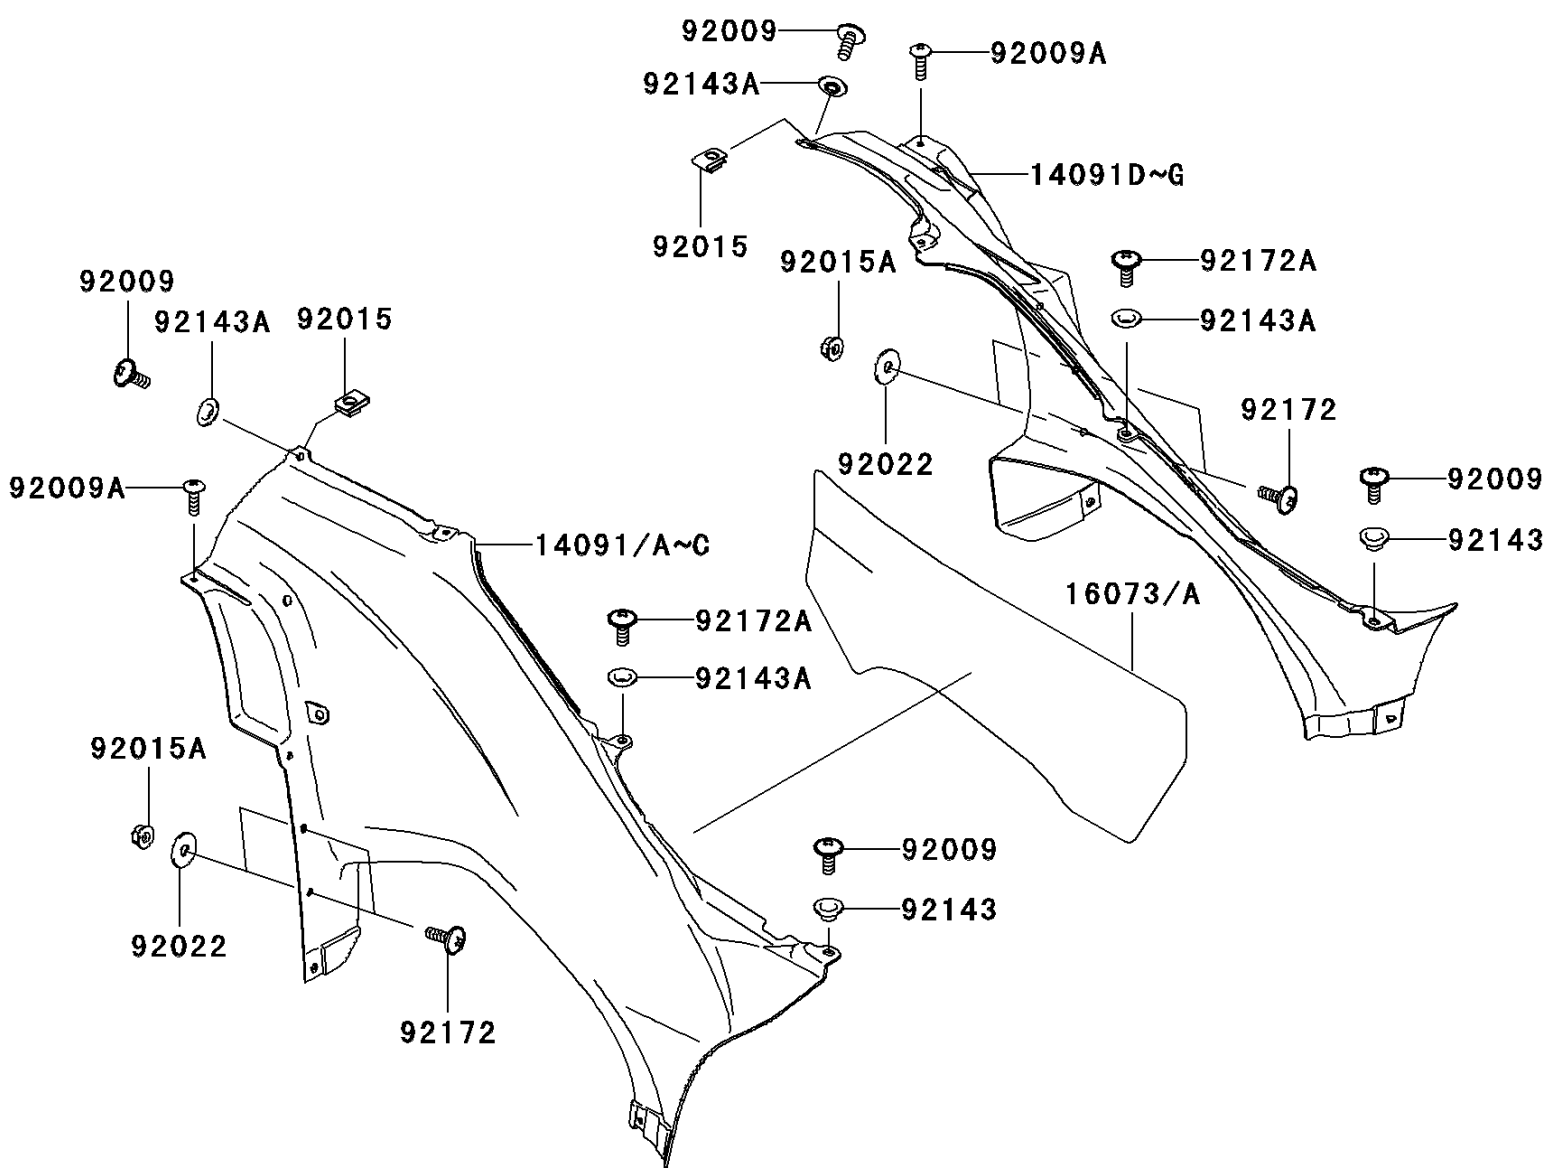

2006 Brute Force 750 4x4i PARTS DIAGRAM

Side Covers

F2611

2006 Brute Force 750 4x4i PARTS LIST

Side Covers

ITEM NAME	PART NUMBER	QUANTITY
COVER,SIDE,LH,A.RED (Ref # 14091)	14091-0137-260	1
COVER,SIDE,LH,W.GREEN (Ref # 14091A)	14091-0137-286	1
COVER,SIDE,RH,A.RED (Ref # 14091D)	14091-0138-260	1
COVER,SIDE,RH,W.GREEN (Ref # 14091E)	14091-0138-286	1
INSULATOR,SIDE COVER (Ref # 16073)	16073-0011	1
SCREW,6X16 (Ref # 92009)	92009-1621	4
SCREW,5X18 (Ref # 92009A)	92009-1655	2
NUT,6MM (Ref # 92015)	92015-1602	2
NUT,LOCK,FLANGED,6MM (Ref # 92015A)	92015-1603	4
WASHER,6.5X20X1.6,BLACK (Ref # 92022)	92022-1346	4
COLLAR (Ref # 92143)	92143-1057	2
COLLAR (Ref # 92143A)	92143-1087	4
SCREW,6X18 (Ref # 92172)	92172-0002	4
SCREW,6X14 (Ref # 92172A)	92172-0004	2