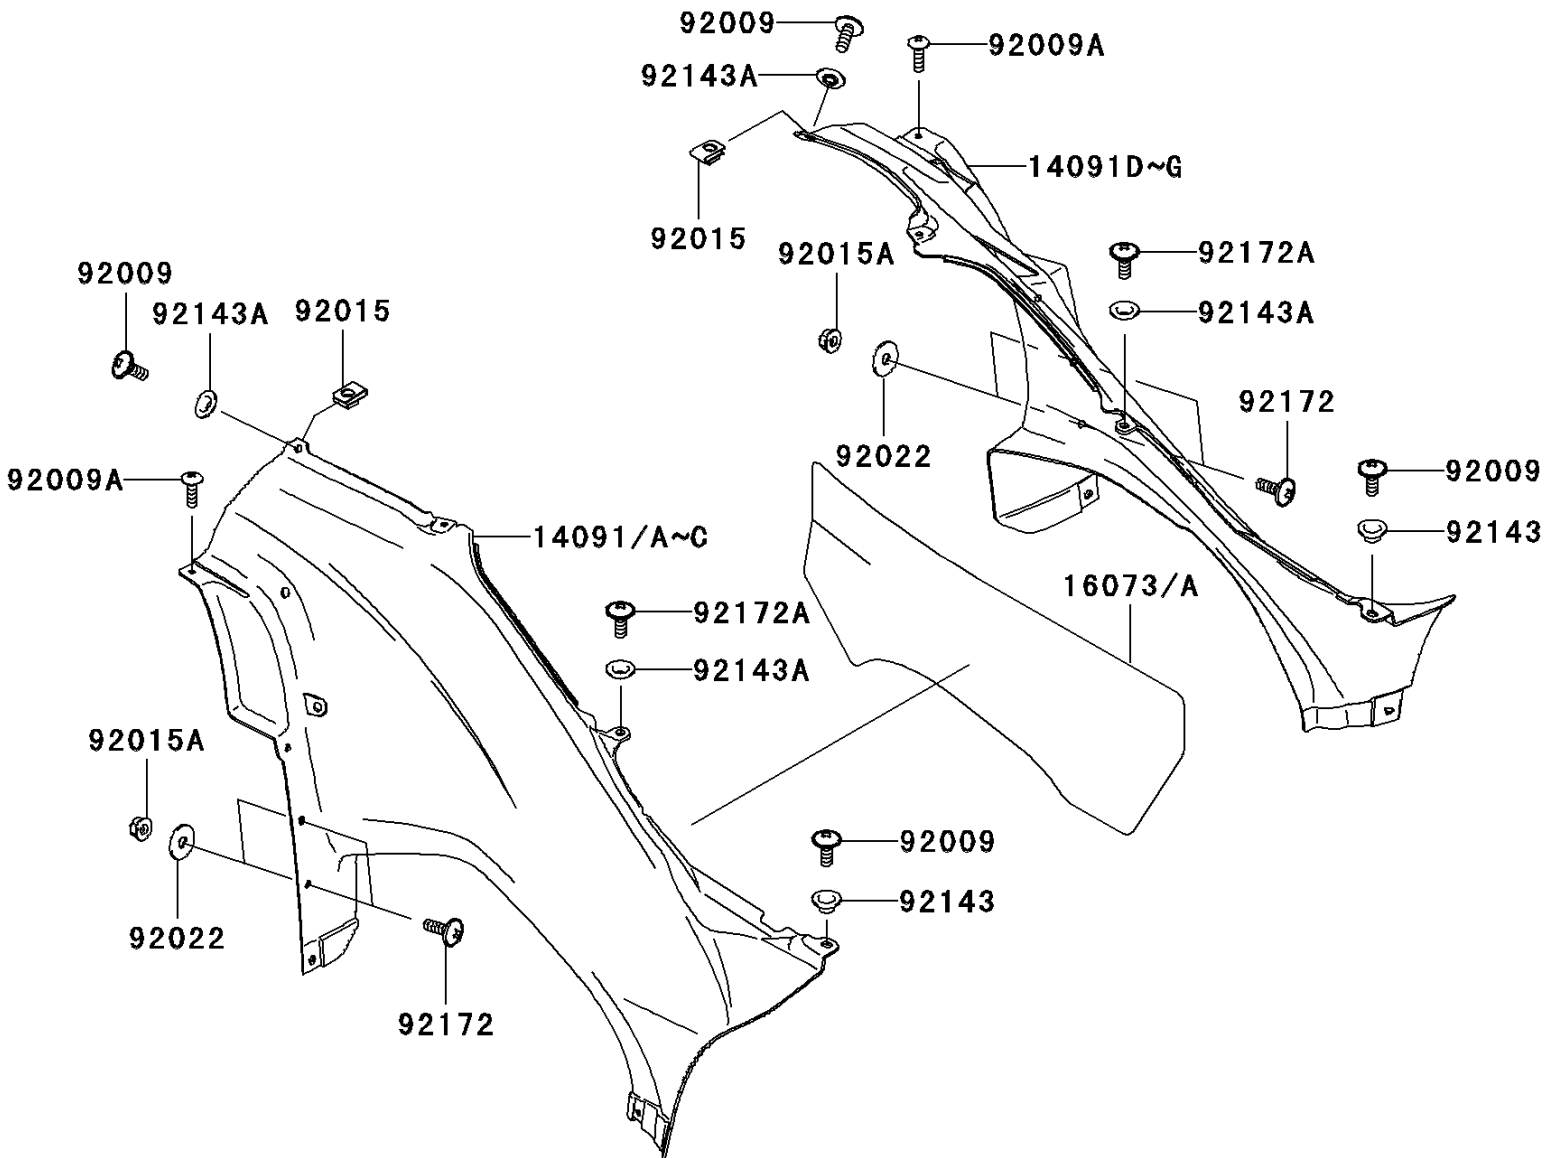

2006 Brute Force 750 4x4i PARTS DIAGRAM

Side Covers

F2611

2006 Brute Force 750 4x4i PARTS LIST

Side Covers

ITEM NAME	PART NUMBER	QUANTITY
COVER,SIDE,LH,A.RED (Ref # 14091)	14091-0137-260	1
COVER,SIDE,LH,W.GREEN (Ref # 14091A)	14091-0137-286	1
COVER,SIDE,RH,A.RED (Ref # 14091D)	14091-0138-260	1
COVER,SIDE,RH,W.GREEN (Ref # 14091E)	14091-0138-286	1
INSULATOR,SIDE COVER (Ref # 16073)	16073-0011	1
SCREW,6X16 (Ref # 92009)	92009-1621	4
SCREW,5X18 (Ref # 92009A)	92009-1655	2
NUT,6MM (Ref # 92015)	92015-1602	2
NUT,LOCK,FLANGED,6MM (Ref # 92015A)	92015-1603	4
WASHER,6.5X20X1.6,BLACK (Ref # 92022)	92022-1346	4
COLLAR (Ref # 92143)	92143-1057	2
COLLAR (Ref # 92143A)	92143-1087	4
SCREW,6X18 (Ref # 92172)	92172-0002	4
SCREW,6X14 (Ref # 92172A)	92172-0004	2