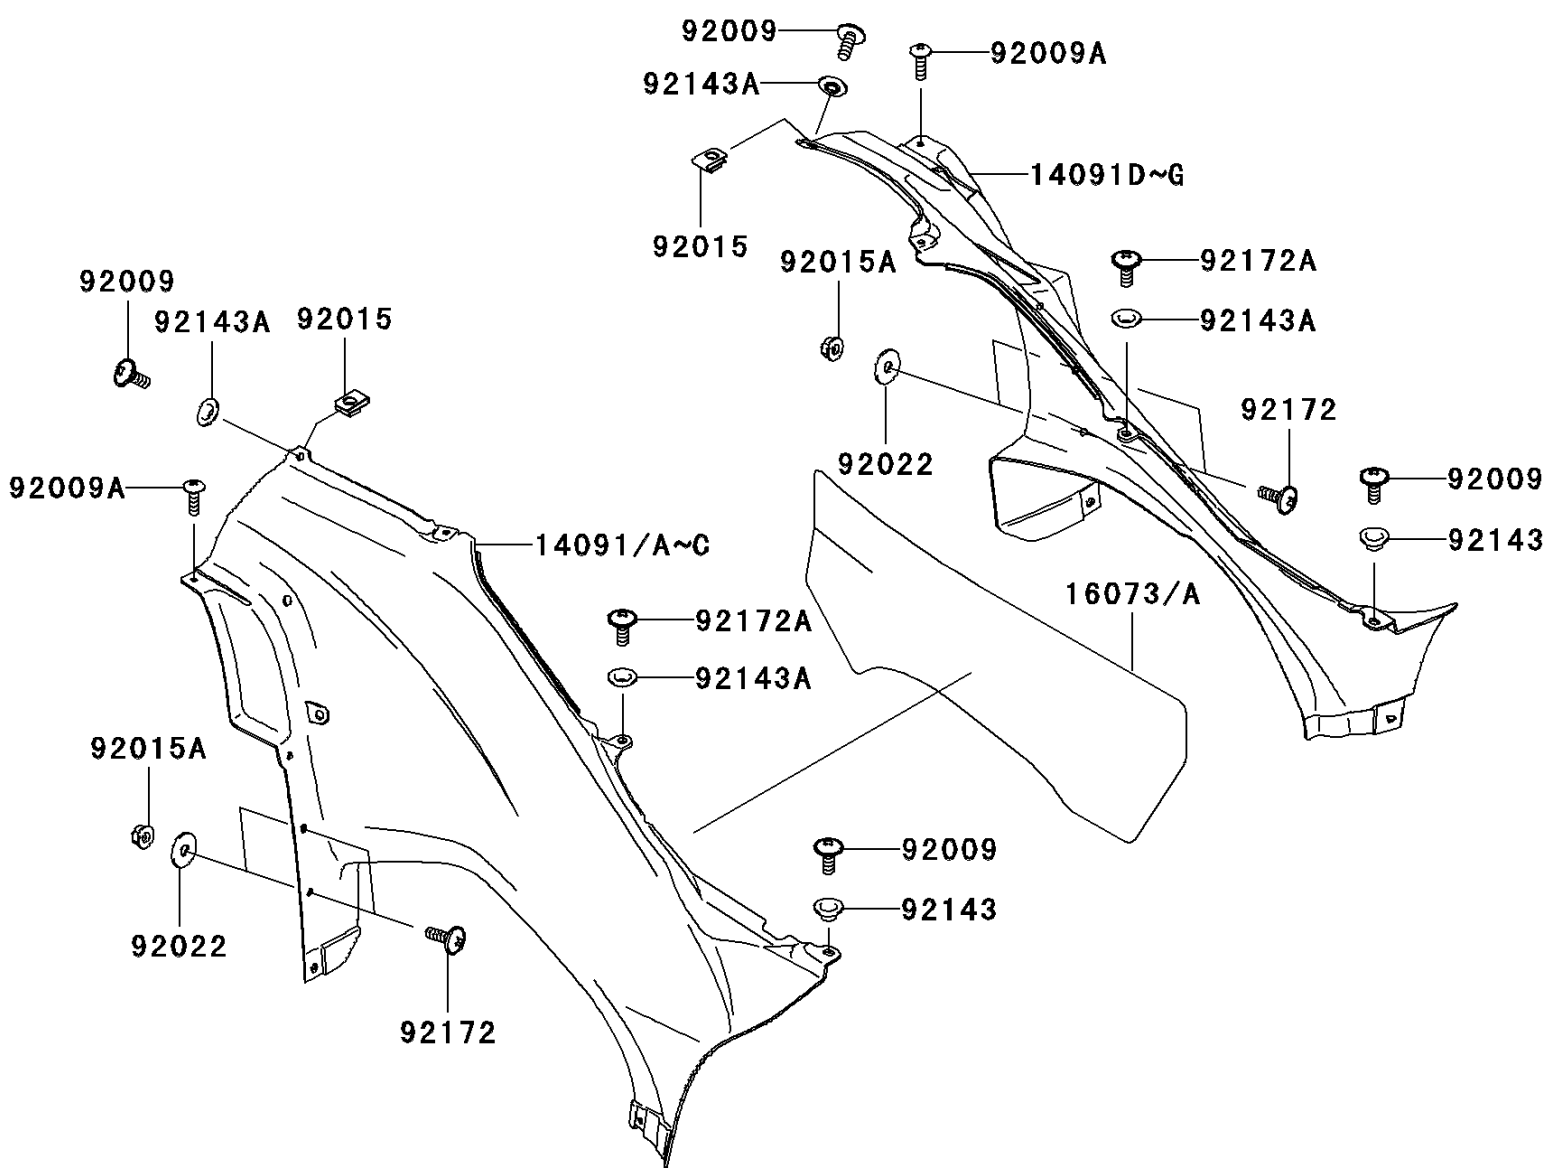

# 2007 Brute Force 750 4x4i PARTS DIAGRAM

Side Covers

F2611

## 2007 Brute Force 750 4x4i PARTS LIST

### Side Covers

ITEM NAME	PART NUMBER	QUANTITY
COVER,SIDE,LH,A.RED (Ref # 14091)	14091-0137-260	1
COVER,SIDE,LH,W.GREEN (Ref # 14091A)	14091-0137-286	1
COVER,SIDE,LH,L.GREEN (Ref # 14091B)	14091-0137-290	1
COVER,SIDE,LH,BLACK (Ref # 14091C)	14091-0137-839	1
COVER,SIDE,RH,A.RED (Ref # 14091D)	14091-0138-260	1
COVER,SIDE,RH,W.GREEN (Ref # 14091E)	14091-0138-286	1
COVER,SIDE,RH,L.GREEN (Ref # 14091F)	14091-0138-290	1
COVER,SIDE,RH,BLACK (Ref # 14091G)	14091-0138-839	1
INSULATOR,SIDE COVER (Ref # 16073A)	16073-0030	1
SCREW,6X16 (Ref # 92009)	92009-1621	4
SCREW,5X18 (Ref # 92009A)	92009-1655	2
NUT,6MM (Ref # 92015)	92015-1602	2
NUT,LOCK,FLANGED,6MM (Ref # 92015A)	92015-1603	4
WASHER,6.5X20X1.6,BLACK (Ref # 92022)	92022-1346	4
COLLAR (Ref # 92143)	92143-1057	2
COLLAR (Ref # 92143A)	92143-1087	4
SCREW,6X18 (Ref # 92172)	92172-0002	4
SCREW,6X14 (Ref # 92172A)	92172-0004	2