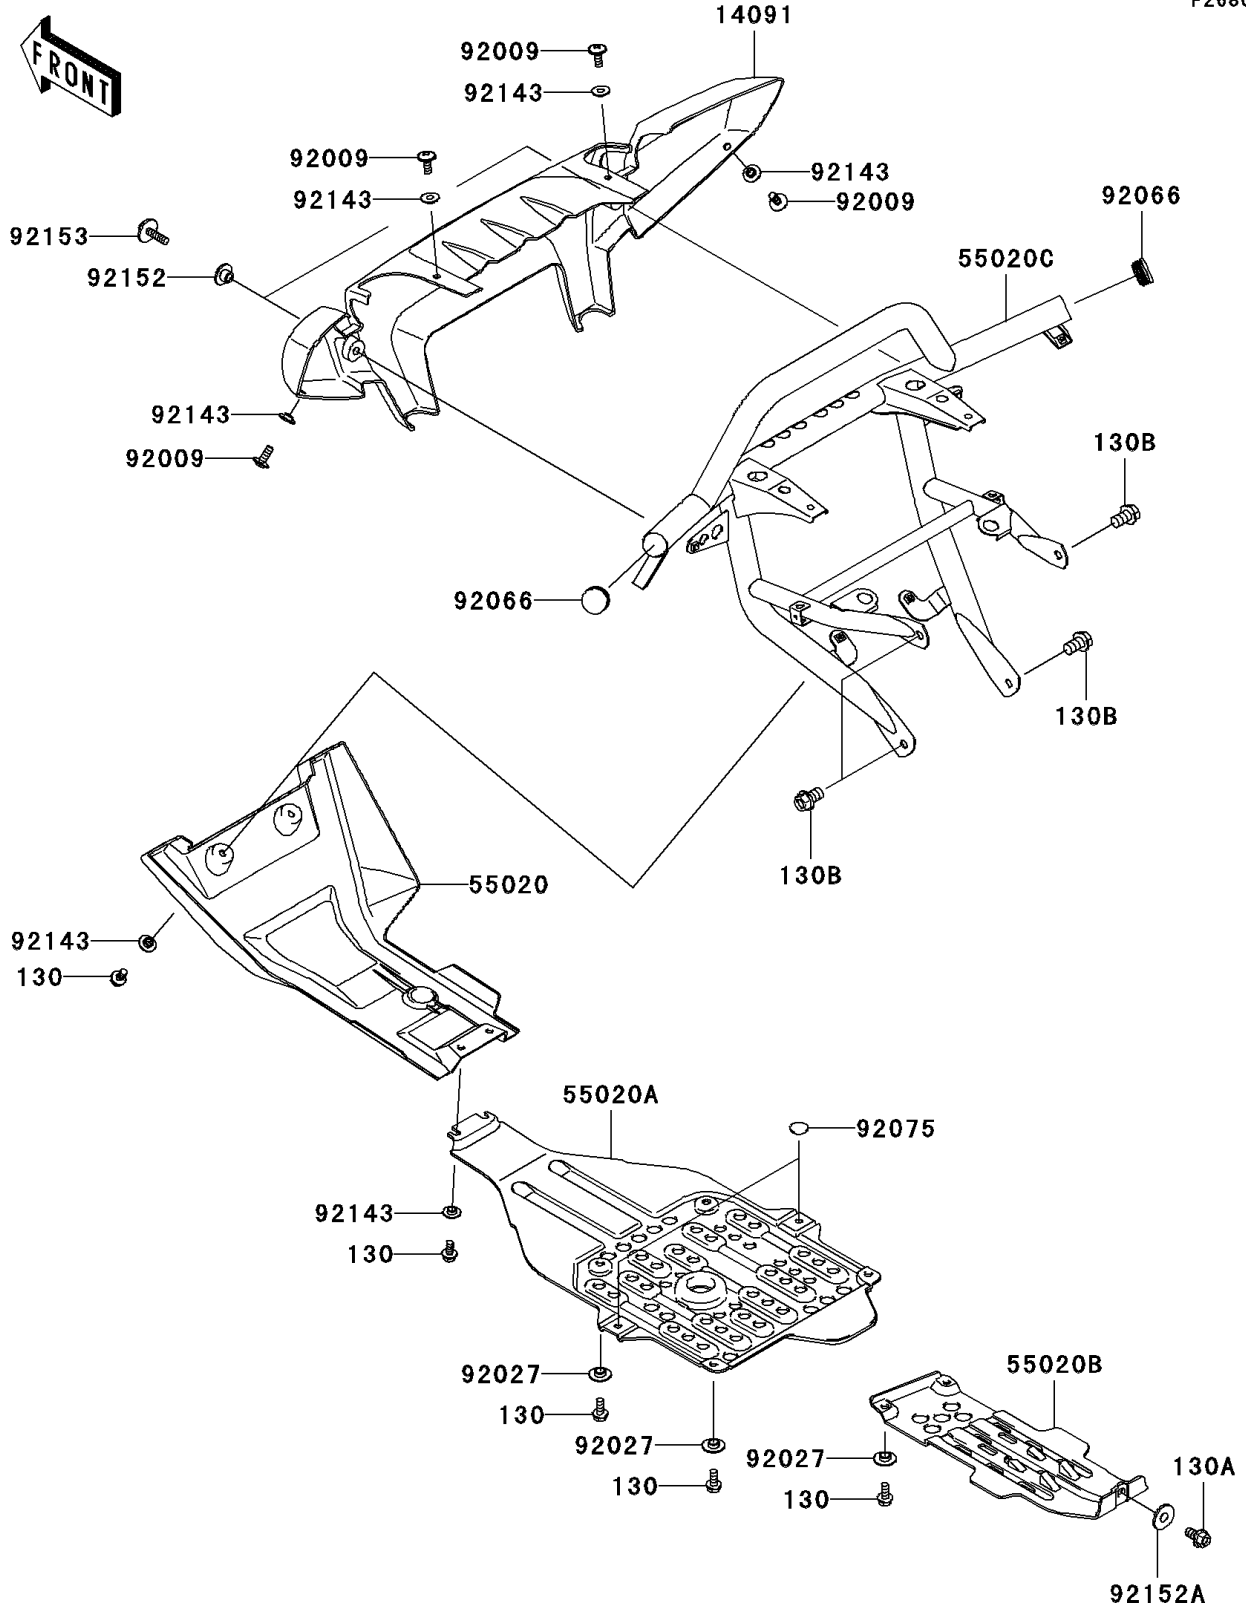

# 2006 Brute Force 750 4x4i PARTS DIAGRAM

Guard(s)(A6F)

F2680

## 2006 Brute Force 750 4x4i PARTS LIST

Guard(s)(A6F)

ITEM NAME	PART NUMBER	QUANTITY
BOLT-FLANGED,6X14 (Ref # 130)	130J0614	10
BOLT-FLANGED,8X14 (Ref # 130A)	130J0814	1
BOLT-FLANGED,10X16 (Ref # 130B)	130J1016	4
COVER,FRONT BUMPER,F.BLACK (Ref # 14091)	14091-0291-6Z	1
GUARD,FRONT SKID,F.BLACK (Ref # 55020)	55020-0064-6Z	1
GUARD,ENGINE (Ref # 55020A)	55020-0065	1
GUARD,REAR GEAR BOX (Ref # 55020B)	55020-0105	1
GUARD,FRONT,F.BLACK (Ref # 55020C)	55020-0149-21	1
SCREW,6X16 (Ref # 92009)	92009-1621	4
COLLAR,L=4.7 (Ref # 92027)	92027-1964	6
PLUG (Ref # 92066)	92066-0035	2
DAMPER,RUBBER (Ref # 92075)	92075-261	2
COLLAR (Ref # 92143)	92143-1087	8
COLLAR (Ref # 92152)	92152-0181	2
COLLAR (Ref # 92152A)	92152-0198	1
BOLT,SOCKET,6X22 (Ref # 92153)	92153-0665	2