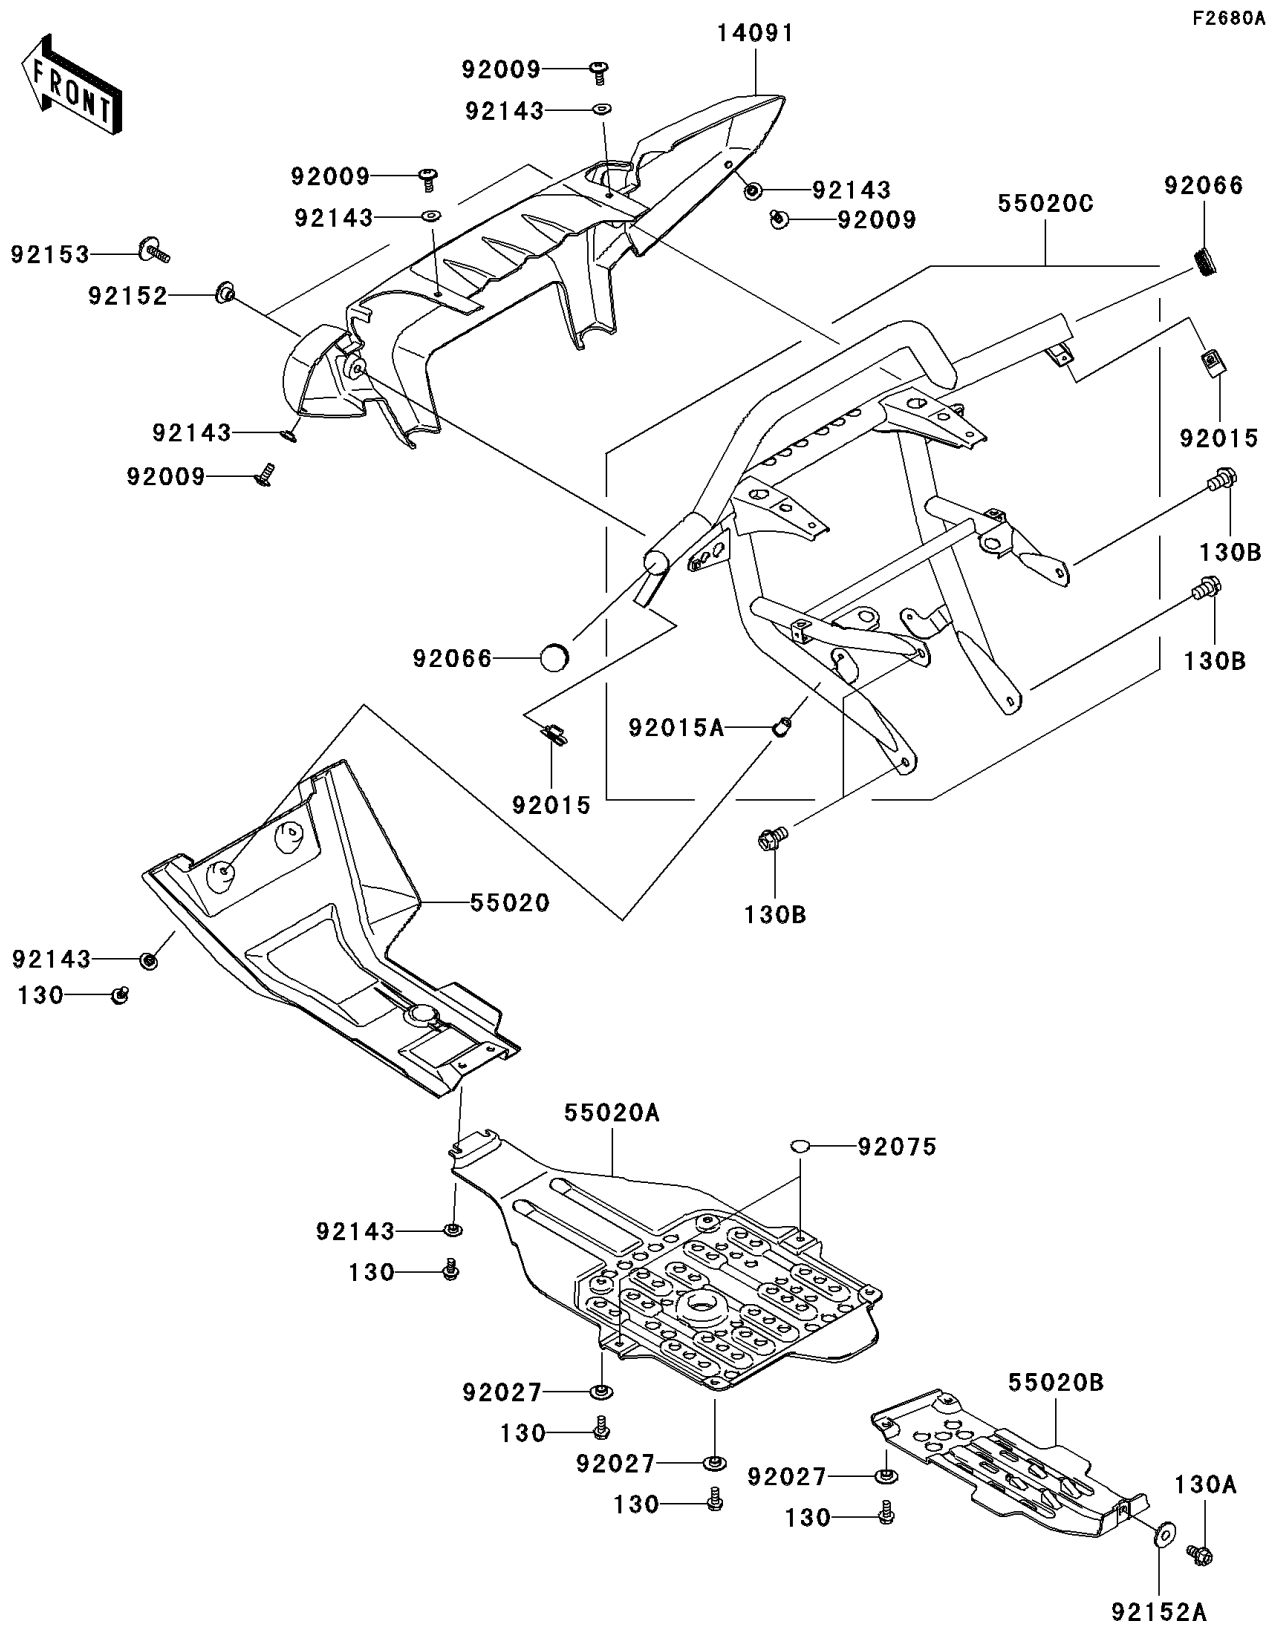

2007 Brute Force 750 4x4i PARTS DIAGRAM

Guard(s)(A7F)

2007 Brute Force 750 4x4i PARTS LIST

Guard(s)(A7F)

ITEM NAME	PART NUMBER	QUANTITY
BOLT-FLANGED,6X14 (Ref # 130)	130J0614	10
BOLT-FLANGED,8X14 (Ref # 130A)	130J0814	1
BOLT-FLANGED,10X16 (Ref # 130B)	130J1016	4
COVER,FRONT BUMPER,F.BLACK (Ref # 14091)	14091-0291-6Z	1
GUARD,FRONT SKID,F.BLACK (Ref # 55020)	55020-0064-6Z	1
GUARD,ENGINE (Ref # 55020A)	55020-0065	1
GUARD,REAR GEAR BOX (Ref # 55020B)	55020-0105	1
GUARD,FRONT,W.BLACK (Ref # 55020C)	55020-0270-388	1
SCREW,6X16 (Ref # 92009)	92009-1621	4
NUT,6MM (Ref # 92015)	92015-1602	2
NUT,POP,6MM,L=16.5 (Ref # 92015A)	92015-1792	2
COLLAR,L=4.7 (Ref # 92027)	92027-1964	6
PLUG (Ref # 92066)	92066-0035	2
DAMPER,RUBBER (Ref # 92075)	92075-261	2
COLLAR (Ref # 92143)	92143-1087	8
COLLAR (Ref # 92152)	92152-0181	2
COLLAR (Ref # 92152A)	92152-0198	1
BOLT,SOCKET,6X22 (Ref # 92153)	92153-0665	2