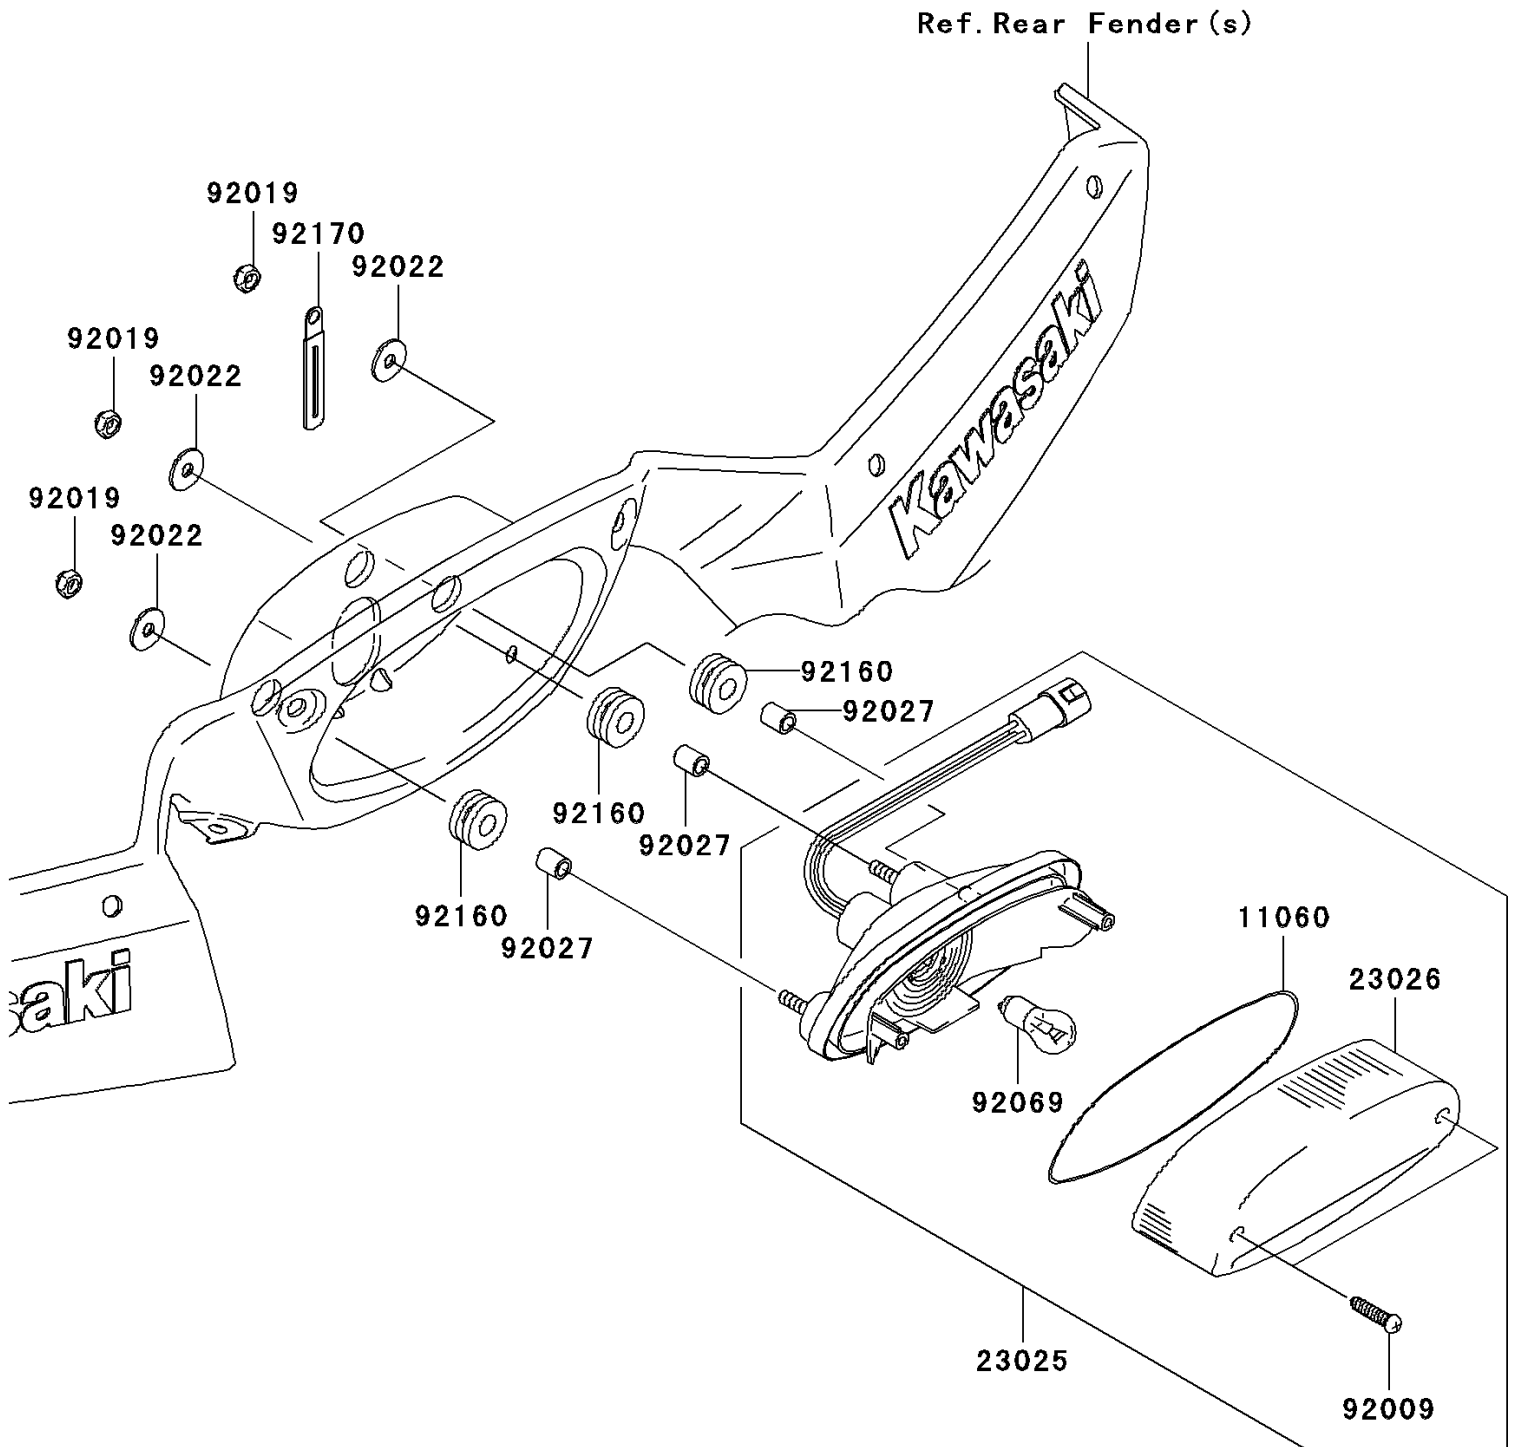

2006 Brute Force 750 4x4i PARTS DIAGRAM

Taillight(s)

F2720

2006 Brute Force 750 4x4i PARTS LIST

Taillight(s)

ITEM NAME	PART NUMBER	QUANTITY
GASKET, TAIL LAMP LENS (Ref # 11060)	11060-1174	1
LAMP-TAIL (Ref # 23025)	23025-0011	1
LENS, TAIL LAMP (Ref # 23026)	23026-1183	1
SCREW, TAPPING, 4X20 (Ref # 92009)	92009-1378	2
NUT, LOCK, 6MM (Ref # 92019)	92019-008	3
WASHER, 6.5X20X1.6 (Ref # 92022)	92022-1557	3
COLLAR, 6.8X10X12 (Ref # 92027)	92027-162	3
BULB, 12V 21/5W (Ref # 92069)	92069-063	1
DAMPER (Ref # 92160)	92160-1162	3
CLAMP (Ref # 92170)	92170-1514	1