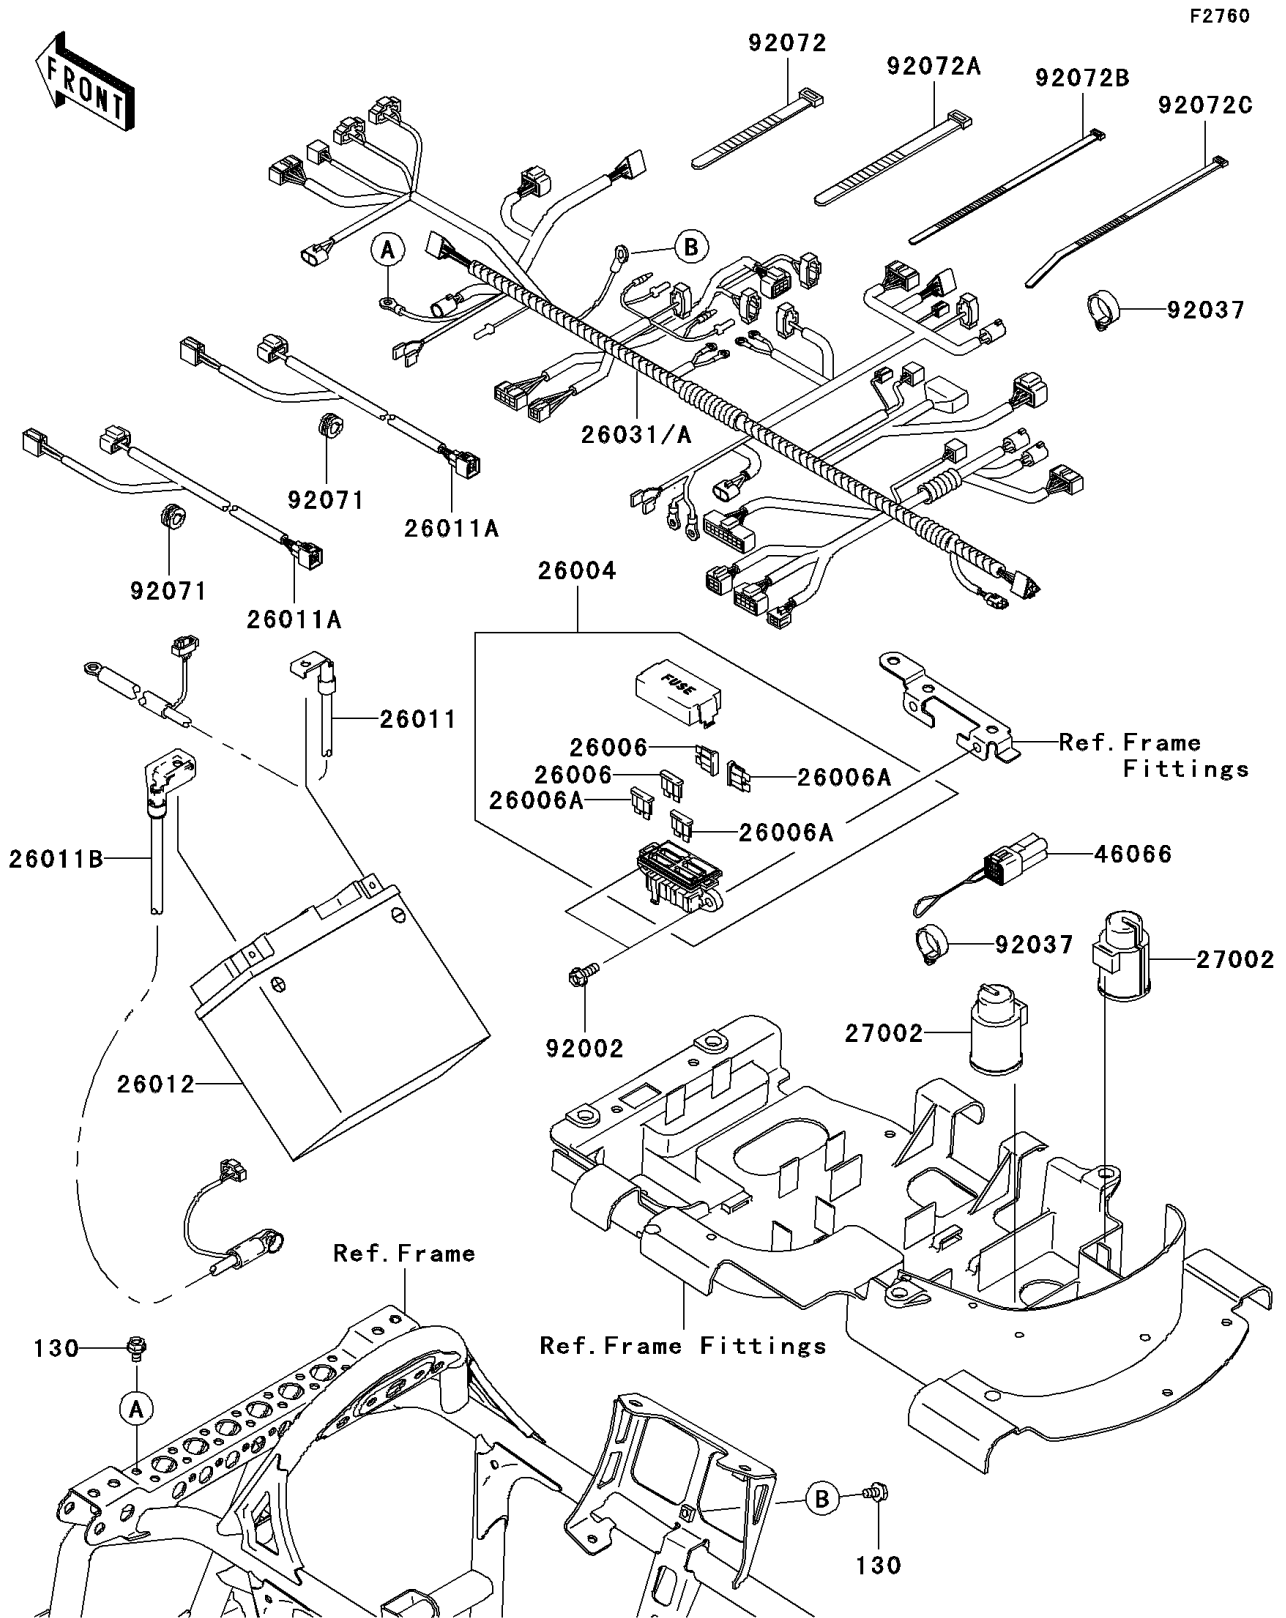

# 2006 Brute Force 750 4x4i PARTS DIAGRAM

Chassis Electrical Equipment

## 2006 Brute Force 750 4x4i PARTS LIST

### Chassis Electrical Equipment

ITEM NAME	PART NUMBER	QUANTITY
BOLT-FLANGED,6X10 (Ref # 130)	130J0610	2
FUSE-ASSY (Ref # 26004)	26004-0011	1
FUSE,30A (Ref # 26006)	26006-0004	2
FUSE,10A (Ref # 26006A)	26006-0005	3
WIRE-LEAD,BATTERY(-) (Ref # 26011)	26011-0026	1
WIRE-LEAD,HEAD LAMP (Ref # 26011A)	26011-0052	2
WIRE-LEAD,BATTERY(+) (Ref # 26011B)	26011-0053	1
BATTERY,MF,KMX14-BS,12V 12AH (Ref # 26012)	26012-1414	1
HARNESS,MAIN (Ref # 26031)	26031-0346	1
RELAY-ASSY (Ref # 27002)	27002-1095	2
CONNECTOR-ASSY,RESET (Ref # 46066)	46066-0001	1
BOLT,6X16 (Ref # 92002)	92002-1571	2
CLAMP,HOSE (Ref # 92037)	92037-1827	10
GROMMET (Ref # 92071)	92071-1128	2
BAND,L=123 (Ref # 92072)	92072-030	3
BAND,L=149 (Ref # 92072A)	92072-031	1
BAND,L=188 (Ref # 92072B)	92072-1239	4
BAND,L=292.1 (Ref # 92072C)	92072-3509	1